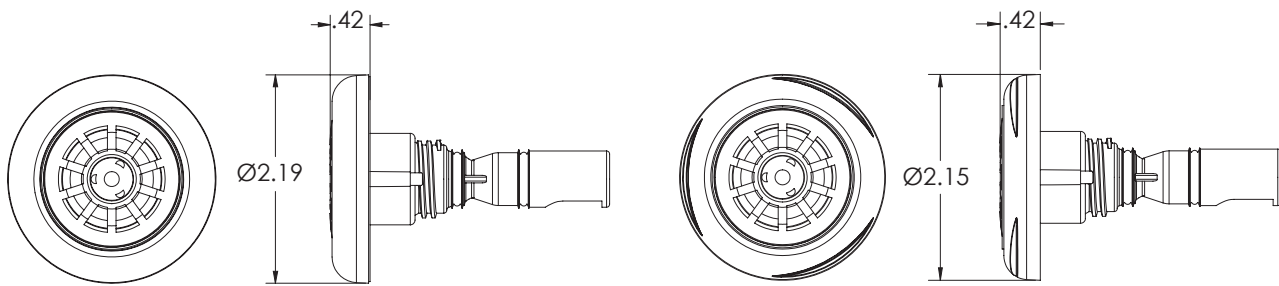

Features:

- Air Rich Mixture
- Three different styles to choose from
- Available with and without stainless steel
- LED Ready
- Utilizes standard Cluster Storm jet bodies

Specifications:

- 6.25 GPM at 15PSI
- 316 Stainless steel escutcheon
- (2) EPDM rear seals
- 2 3/16" Diameter

Air Max Spa Jets

Waterway's new Air Max jets are available in 3 different internal styles and offered in two materials: plastic and metal.

Jet Internals

Part No.

Description

239-8908-MTB	Cluster Storm Air Max Solo Stream Style
239-8908S-MTB	Cluster Storm Air Max Solo Stream Style with Metal
239-8918-MTB	Cluster Storm Air Max Tri-Stream Style
239-8918S-MTB	Cluster Storm Air Max Tri-Stream Style with Metal
239-8928-MTB	Cluster Storm Air Max Multi-Stream Style
239-8928S-MTB	Cluster Storm Air Max Multi-Stream Style with Metal