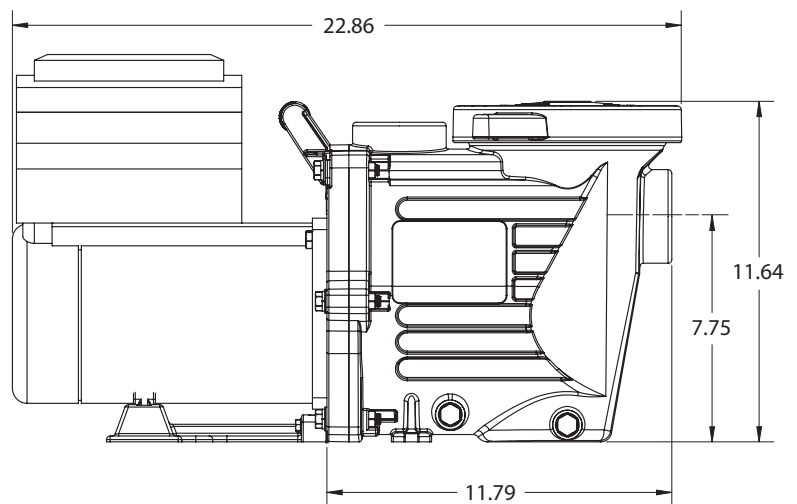

# 270 2.70 HP Variable Speed Pump

Part #	Description
PD-270	Power Defender Variable Speed, 2.70 HP for In Ground Pools