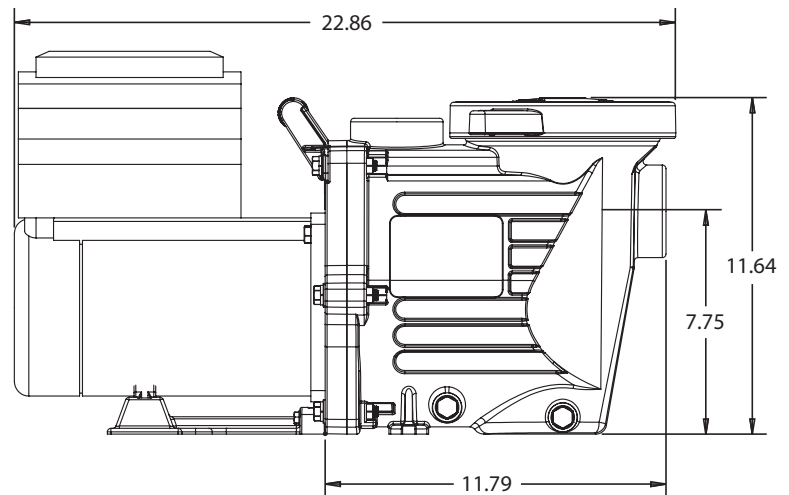

# 165

Dual Voltage 115V / 230V  
1.65 HP Variable Speed Pump

Part #	Description
PD-165	Power Defender Variable Speed, Dual Voltage, 1.65 HP for In Ground Pools