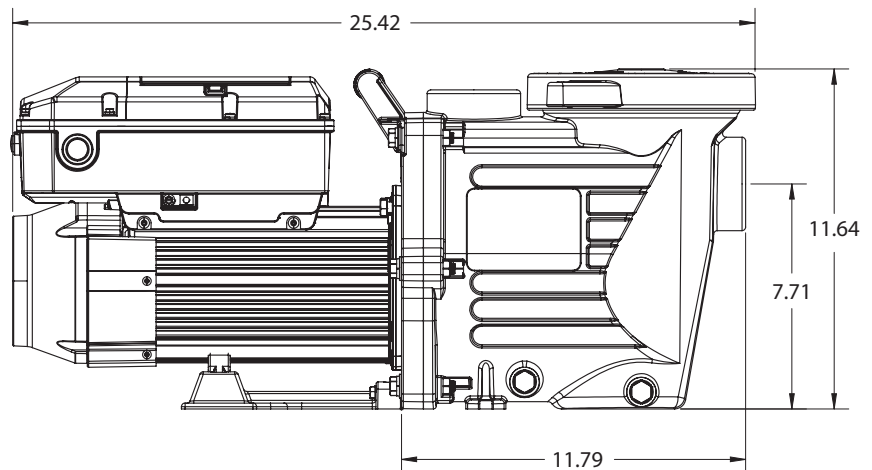

140

Dual Voltage 115V / 230V
1.40 HP Variable Speed Pump

3.1

Power Defender Variable Speed Pumps are Energy Star Approved!

Features:

- Changes from 230V to 115V at the flip of a switch.
- No drop in horsepower at either voltage!
- High Performance & Ultra Quiet Variable Speed Pool Pump provides you with optimal energy savings.
- The latest technology Variable Speed Motors, totally enclosed construction with a powerful external fan protects the motor against dirt and moisture and provides for extremely cool operation of the motor.
- D.O.E. and C.E.C. Compliant.
- Automatic Freeze Protect feature.
- Lines up with both Super Pump® and Intelliflo® Plumbing

Part #	Description
PD-140	Power Defender Variable Speed, Dual Voltage, 1.40 HP for In Ground Pools