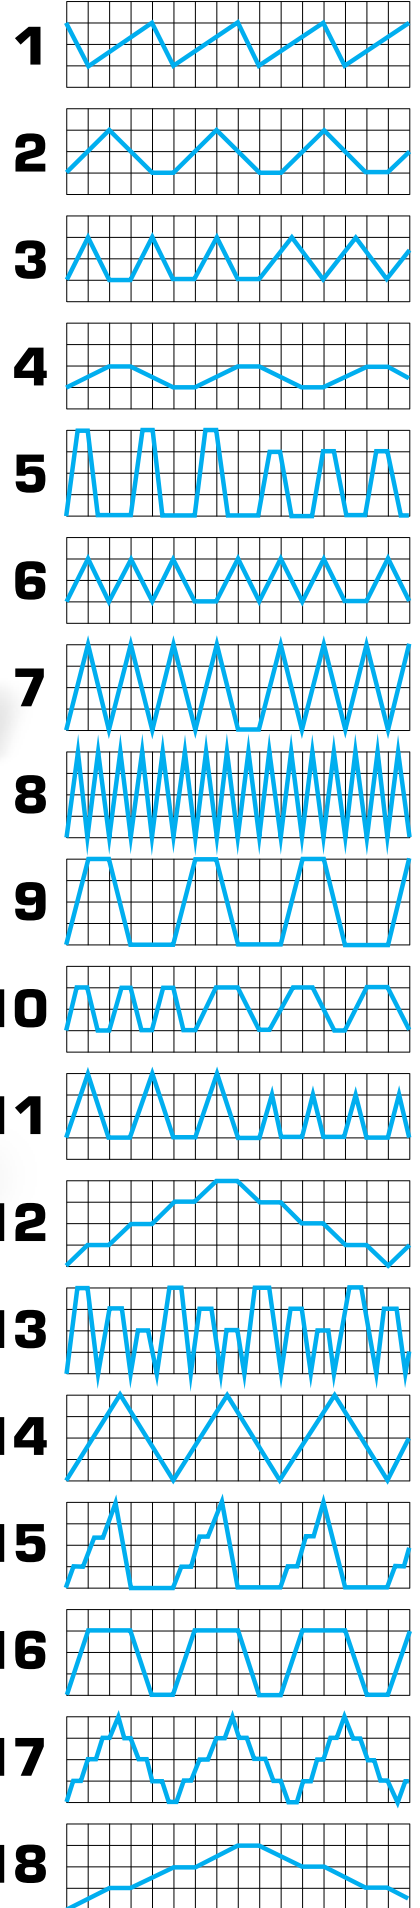

TVST TRUE VARIABLE SPEED THERAPY

Waterway's innovative TVST (True Variable Speed Therapy) system allows the user to program multiple options for a greater hot tub therapy experience. There is now a choice of either adjusting the pumps speed control from 1% to 100% or selecting one of eighteen different pre-programmed therapy options to achieve the ultimate massage treatment.

Increase any gadgetier's WOW factor exponentially with the added features!

NEO SPA CONTROL & TOUCHSCREEN WITH 1.5 HP EX2 OR 4 HP EXECUTIVE VARIABLE SPEED SYSTEMS

CUSTOMER BENEFITS:

- Programmable therapy options
 - True variable therapy
 - Sequential pulse/flow combinations
 - Adjustable duration controls
- Super quiet operation
- Eliminates the need for a separate circulation pump and associated plumbing
- Ultra-durable construction
- Easy to install and maintain

FEATURES:

- Built-in programmable variable speed drive, allows for 1-100% flow control
- Proven Executive and EX2 wet ends
- Preprogrammed wave/pulse sequences
- Silicone carbide seals, Viton bellows, 316SS casing
- Totally enclosed motor construction
- Maintains performance at lower speeds
- Precise and continuous variable speed control with NEO Spa Pack