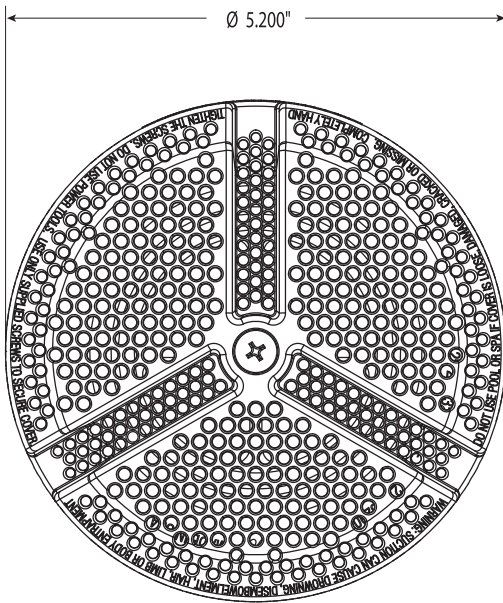

5" Ultra Flo Suction

Waterway suction are compliant with the Virginia Graeme-Baker Pool and Spa Safety Act (ASME/ANSI A112.19.8-2007) and are UL Certified. They are designed for single or multiple drain use. This suction assembly includes cover, wall fitting assembly, and stainless steel screws.

The Waterway 640-393x V series suction are available in:

- White
- Black
- Gray

Model No.	Description	Size	Total Open Area Square Inches	Floor Flow Rate GPM	Wall Flow Rate GPM	Flow Rate GPM @ 1.5 ft/sec
640-393x V	5" Ultra Flo	5"	11.87	N/A	224 @ 6.07 ft/sec	55.2

Part No.	Description
819-1040	Stainless Steel Screw - #8 x 0.75"
642-328x V	Ultra Flo Suction Cover
215-3280	2 1/2" Wall Fitting
711-3260	Gasket
642-3620	Wall Fitting Nut