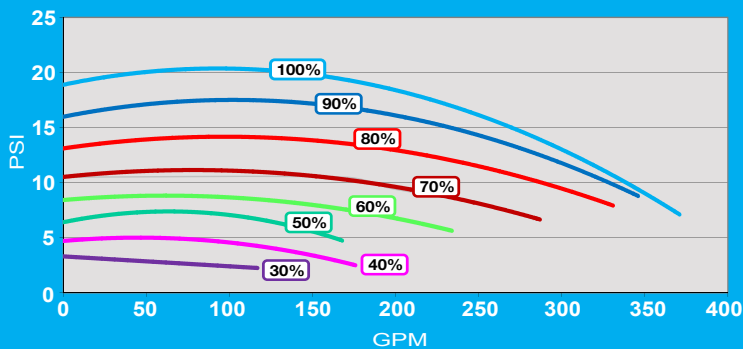

### POWER DEFENDER VIPER PERFORMANCE CURVE

Power Defender Viper	PD-250VSE	5HP	230VAC	13.5 Amps
----------------------	-----------	-----	--------	-----------

#### FEATURES:

- Built-in programmable variable speed drive, allows for 1-100% flow control
- Proven Viper wet end
- Larger wet end (8.0") and intake plumbing (2 – 2.5") for higher pressures and more flow
- Preprogrammed flow rate and workout sequences
- Silicone carbide seals, Viton bellows, 316SS casing