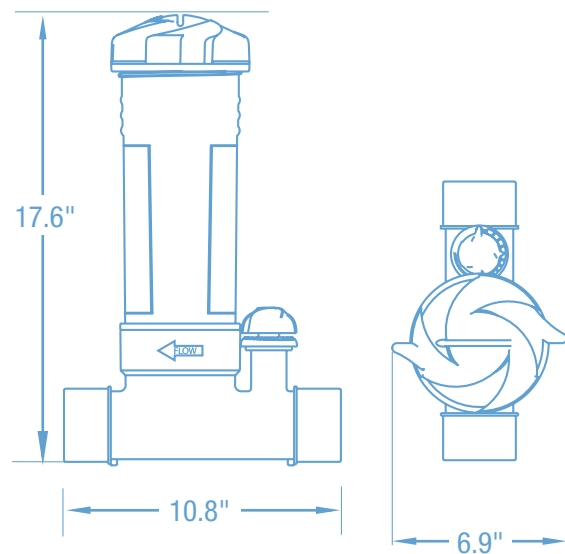

www.waterwayplastics.com

Designed, Engineered & Manufactured in the USA.

150-8050.0319

©2019 Waterway Plastics