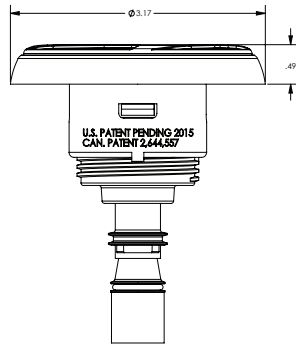

Specifications:

- 304 Stainless Steel Escutcheons
- Jet Sizes:
 - Cluster - 2 5/16"
 - Mini – 3 3/16"
 - Poly – 3 5/8"
 - Power – 5 1/4"
- Viton O-ring Seal

4-Swirl

Majestic

Eclipse

Orion

Smooth

Revo

Omni Jets

Mini

Poly

Power

Omni Poly Jets

Part #	Description
239-4900	Orion Directional
239-4920	Orion Twin Roto
243-3600S	Majestic Directional
243-3630S	Majestic Twin Roto
243-7200S	Revo Directional
243-7230S	Revo Twin Roto
243-8600S	Eclipse Directional
243-8630S	Eclipse Twin Roto
243-9600S	4 - Swirl Directional
243-9630S	4 - Swirl Twin Roto
243-9600SDY	Smooth Directional
243-9630SDY	Smooth Twin Roto

Omni Power Jets

Part #	Description
239-4400	Orion Directional
239-4420	Orion Twin Roto
243-5600S	Majestic Directional
243-5630S	Majestic Twin Roto
243-7300S	Revo Directional
243-7330S	Revo Twin Roto
243-8700S	Eclipse Directional
243-8730S	Eclipse Twin Roto
243-9800S	4 - Swirl Directional
243-9830S	4 - Swirl Twin Roto
243-9800SDY	Smooth Directional
243-9830SDY	Smooth Twin Roto