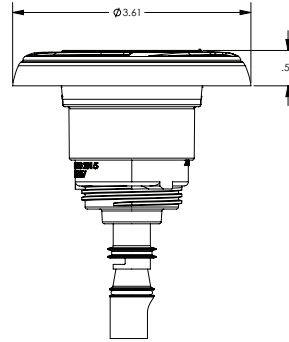

Specifications:

- 304 Stainless Steel Escutcheons
- Jet Sizes:
 - Cluster - 2 5/16"
 - Mini – 3 3/16"
 - Poly – 3 5/8"
 - Power – 5 1/4"
- Viton O-ring Seal

4-Swirl

Majestic

Eclipse

Orion

Smooth

Revo

Omni Jets

Mini

Poly

Power

Omni Poly Jets

Part #	Description
239-4900	Orion Directional
239-4920	Orion Twin Roto
243-3600S	Majestic Directional
243-3630S	Majestic Twin Roto
243-7200S	Revo Directional
243-7230S	Revo Twin Roto
243-8600S	Eclipse Directional
243-8630S	Eclipse Twin Roto
243-9600S	4 - Swirl Directional
243-9630S	4 - Swirl Twin Roto
243-9600SDY	Smooth Directional
243-9630SDY	Smooth Twin Roto

Omni Power Jets

Part #	Description
239-4400	Orion Directional
239-4420	Orion Twin Roto
243-5600S	Majestic Directional
243-5630S	Majestic Twin Roto
243-7300S	Revo Directional
243-7330S	Revo Twin Roto
243-8700S	Eclipse Directional
243-8730S	Eclipse Twin Roto
243-9800S	4 - Swirl Directional
243-9830S	4 - Swirl Twin Roto
243-9800SDY	Smooth Directional
243-9830SDY	Smooth Twin Roto