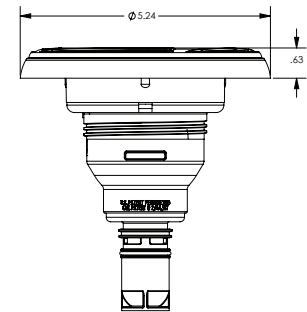

Specifications:

- 304 Stainless Steel Escutcheons
- Jet Sizes:
 - Cluster - 2 5/16"
 - Mini – 3 3/16"
 - Poly – 3 5/8"
 - Power – 5 1/4"
- Viton O-ring Seal

4-Swirl

Majestic

Eclipse

Orion

Smooth

Revo

Omni Jets

Mini

Poly

Power

Omni Poly Jets

Part #	Description
239-4900	Orion Directional
239-4920	Orion Twin Roto
243-3600S	Majestic Directional
243-3630S	Majestic Twin Roto
243-7200S	Revo Directional
243-7230S	Revo Twin Roto
243-8600S	Eclipse Directional
243-8630S	Eclipse Twin Roto
243-9600S	4 - Swirl Directional
243-9630S	4 - Swirl Twin Roto
243-9600SDY	Smooth Directional
243-9630SDY	Smooth Twin Roto

Omni Power Jets

Part #	Description
239-4400	Orion Directional
239-4420	Orion Twin Roto
243-5600S	Majestic Directional
243-5630S	Majestic Twin Roto
243-7300S	Revo Directional
243-7330S	Revo Twin Roto
243-8700S	Eclipse Directional
243-8730S	Eclipse Twin Roto
243-9800S	4 - Swirl Directional
243-9830S	4 - Swirl Twin Roto
243-9800SDY	Smooth Directional
243-9830SDY	Smooth Twin Roto