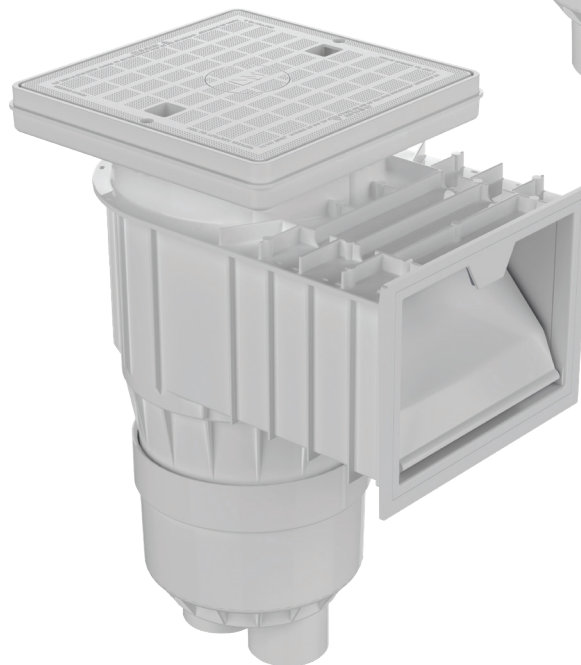

# Renegade Gunite Skimmer

The Renegade Gunite Skimmer from Waterway is designed for easier installation while maximizing flow, with an NSF approved flow rate of up to 75 gallons per minute.

## Features:

- NSF Approved with flow rate of 75 GPM
- PVC sockets for better glue joints
- 2" socket is 2 1/2" spigot for more flow
- 1 1/2" socket is 2" spigot for easier plumbing
- 1" socket for over flow hose
- Large locking skimmer basket
- Easy access spring-loaded weir door simplifies replacement
- Optional float valve
- Optional skimmer test kits
- All skimmers excluding the skimmers for commercial grade fiberglass pools now come standard with the reversible lid both round and square are available

Renegade Gunite Skimmers - 2-Port - Round Lid		
Part No.	Description	Color
540-6410	2.5" Spg x 2" S x 2" NPT Assy	White
540-6410-9B	2.5" Spg x 2" S x 2" NPT Beige Lid	White/Beige
540-6411	2.5" Spg x 2" S x 2" NPT Assy	Black
540-6417	2.5" Spg x 2" S x 2" NPT Assy	Gray
540-6417-9B	2.5" Spg x 2" S x 2" NPT Gray/Beige Lid	Gray/Beige Lid
540-6419-BEI	2.5" Spg x 2" S x 2" NPT Assy	Beige
540-6419-DKG	2.5" Spg x 2" NPT Assy Dark Gray	Dark Gray
540-6430	2" Spg x 1.5" S x 1.5"	White
540-6610	2.5" Spg x 2" S x 2" NPT w/Float Valve	White
540-6617	2.5" Spg x 2" S x 2" NPT w/Float Valve	Gray
540-6617-9B	2.5" Spg x 2" S Gray/Beige Lid w/Float Valve	Gray/Beige Lid
540-6619-BEI	2.5" Spg x 2" S X 2" NPT w/Float Valve	Beige

Renegade Gunite Skimmers - Single Port - Square Lid		
Part No.	Description	Color
540-6510S	2" Socket (2 1/2" Spigot)	White

Renegade Gunite Skimmers - 2-Port - Square Lid		
Part No.	Description	Color
540-6410-S	2" S Square Lid	White
540-6417-S	2" Socket (2 1/2" Spigot)	Gray