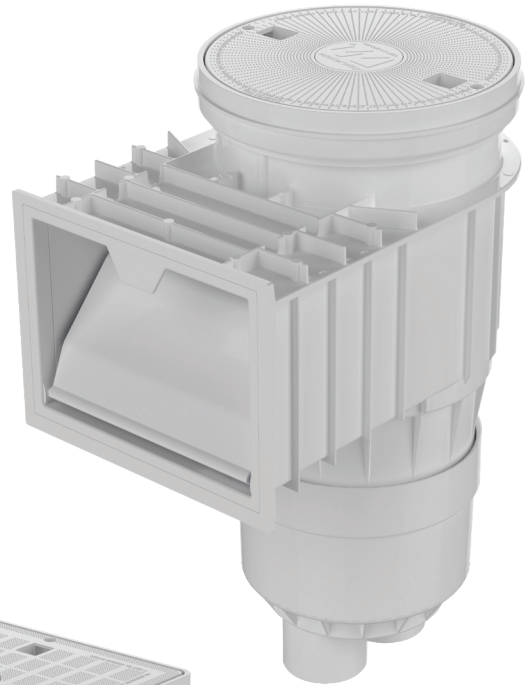

# Renegade Gunite Skimmer

The Renegade Gunite Skimmer from Waterway is designed for easier installation while maximizing flow, with an NSF approved flow rate of up to 75 gallons per minute.

## Features:

- NSF Approved with flow rate of 75 GPM
- PVC sockets for better glue joints
- 2" socket is 2 1/2" spigot for more flow
- 1 1/2" socket is 2" spigot for easier plumbing
- 1" socket for over flow hose
- Large locking skimmer basket
- Easy access spring-loaded weir door simplifies replacement
- Optional float valve
- Optional skimmer test kits
- All skimmers excluding the skimmers for commercial grade fiberglass pools now come standard with the reversible lid both round and square are available

Renegade Gunite Skimmers - 2-Port - Round Lid		
Part No.	Description	Color
540-6410	2.5" Spg x 2" S x 2" NPT Assy	White
540-6410-9B	2.5" Spg x 2" S x 2" NPT Beige Lid	White/Beige
540-6411	2.5" Spg x 2" S x 2" NPT Assy	Black
540-6417	2.5" Spg x 2" S x 2" NPT Assy	Gray
540-6417-9B	2.5" Spg x 2" S x 2" NPT Gray/Beige Lid	Gray/Beige Lid
540-6419-BEI	2.5" Spg x 2" S x 2" NPT Assy	Beige
540-6419-DKG	2.5" Spg x 2" NPT Assy Dark Gray	Dark Gray
540-6430	2" Spg x 1.5" S x 1.5"	White
540-6610	2.5" Spg x 2" S x 2" NPT w/Float Valve	White
540-6617	2.5" Spg x 2" S x 2" NPT w/Float Valve	Gray
540-6617-9B	2.5" Spg x 2" S Gray/Beige Lid w/Float Valve	Gray/Beige Lid
540-6619-BEI	2.5" Spg x 2" S X 2" NPT w/Float Valve	Beige

Renegade Gunite Skimmers - Single Port - Square Lid		
Part No.	Description	Color
540-6510S	2" Socket (2 1/2" Spigot)	White

Renegade Gunite Skimmers - 2-Port - Square Lid		
Part No.	Description	Color
540-6410-S	2" S Square Lid	White
540-6417-S	2" Socket (2 1/2" Spigot)	Gray