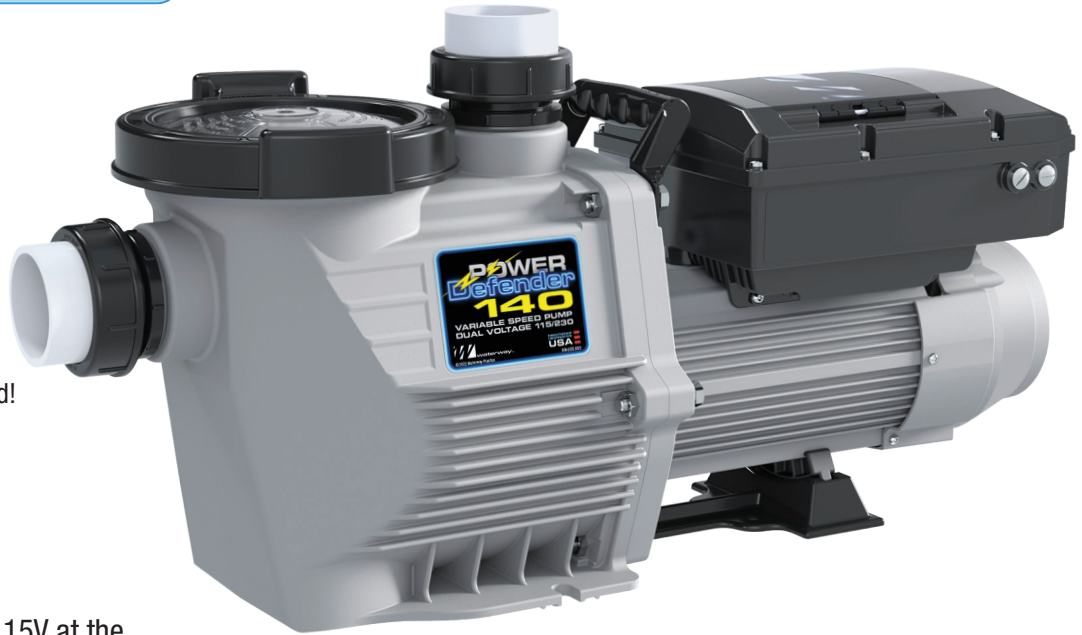

# 140

Dual Voltage 115V / 230V  
1.40 HP Variable Speed Pump

3.1

Power Defender Variable Speed  
Pumps are Energy Star Approved!

### Features:

- Changes from 230V to 115V at the flip of a switch
- No drop in horsepower at either voltage!
- High Performance & Ultra Quiet Variable Speed Pool Pump provides you with optimal energy savings
- D.O.E. and C.E.C. Compliant
- Automatic Freeze Protect feature
- Lines up with both Super Pump® and IntelliFlo® Plumbing
- Silicon Carbide Viton Shaft Seals provide for superior wear and chemical resistance

Comes with base  
for IntelliFlo®

Scan QR Code for  
more information

| Part # | Description  |
|--------|--|
| PD-140 | Power Defender Variable Speed, Dual Voltage, 1.40 HP for In-Ground Pools |