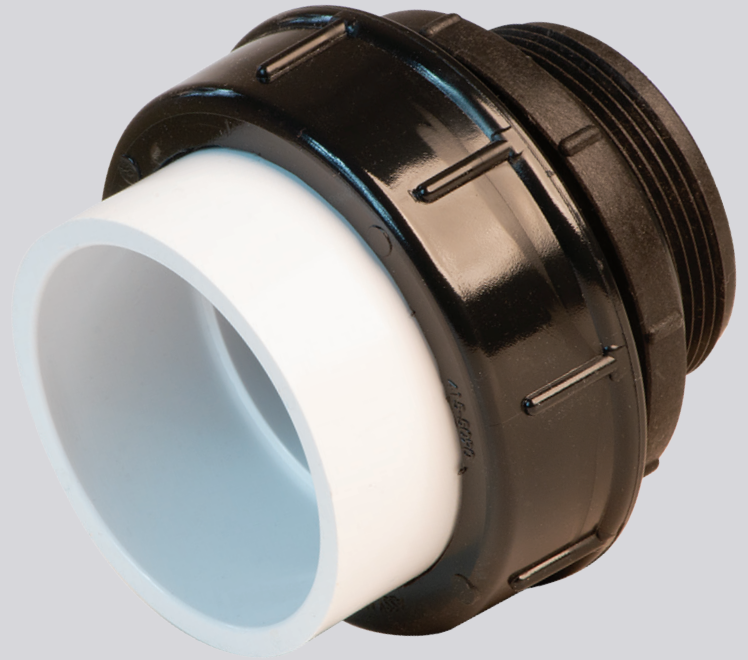

Self Aligning Pump Union

Waterway's NEW 2" Pump Union. Ideal for your pool plumbing needs.

Features:

- Self Aligning with O-Rings
- High Temperature
- Eliminates need for thread sealants

**Fits most
competitors
pumps!**

Bulkhead Fitting

400-1431-2B

2" MPT X 2" Slip with O-rings, Self Aligning Pump Union Assembly

2 unions per bag, 35 bags per box