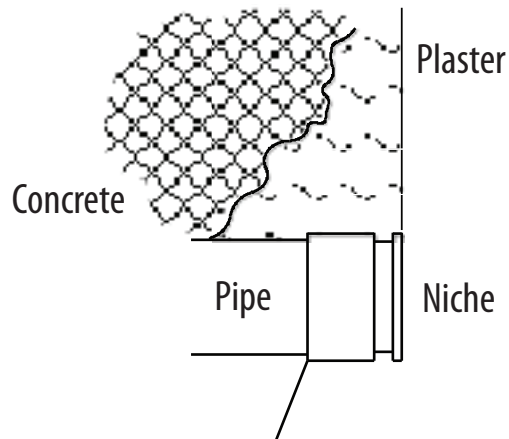

POLY GUNITE NICHE

AVAILABLE COLORS

<i>Part No.</i>	<i>Description</i>
425-5030	Poly Gunitite Niche - White
425-5031	Poly Gunitite Niche - Black
425-5037	Poly Gunitite Niche - Gray

USE THE NICHE FOR:

- Sealing the fitting to keep water from going into the air line.
- Plaster the niche flush, which leaves a flat spot for the fitting to sit again.