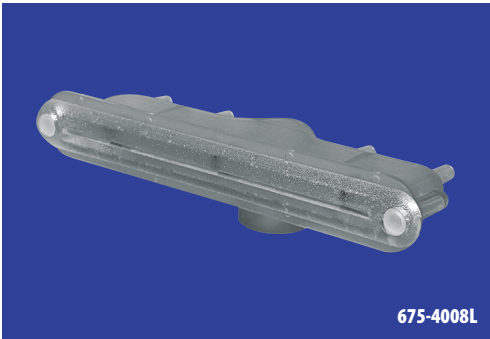

Part No.	Bulk Qty.
630-6008NI	60

**SCENCE LIGHTING
FOR OUTSIDE SKIRT AREA**

Part No.	Bulk Qty.
630-6410-CW	10
630-6410-BC	10
630-6410-B0	10
630-6410-PC	10
630-6410-BN	10
630-6410-OB	10

**BLUE & RED LENS COVERS
FOR 3" & 3.5" LIGHTS**

Part No.	Bulk Qty.
630-0005	75

**LED CUP HOLDER
LIGHT LENS**

Part No.	Bulk Qty.
630-0038	150

**POWER SUPPLY WITH
CORD AND HARNESS**

Part No.	Bulk Qty.
630-5525	20

**POWER SUPPLY WITH
AIR SWITCH, CORD, & HARNESS**

Part No.	Bulk Qty.
630-5535	20

**9-LED LIGHT WITH
10 EFFECTS**

Part No.	Bulk Qty.
813-4364S	60

12 V BULB

Part No.	Bulk Qty.
813-4370	10

675-4008L

6" AQUA FALL

6" AQUA FALL	
Part No.	Bulk Qty.
675-4000	50
675-4000S	50

6" LED AQUA FALL	
Part No.	Bulk Qty.
675-4008L	50

675-3507

3 1/2" CASCADE (2) 3/4" RB

3 1/2" CASCADE	
Part No.	Bulk Qty.
675-3500	20
675-3500S	20

3 1/2" LED CASCADE	
Part No.	Bulk Qty.
675-3508L	60
675-3508LS	60