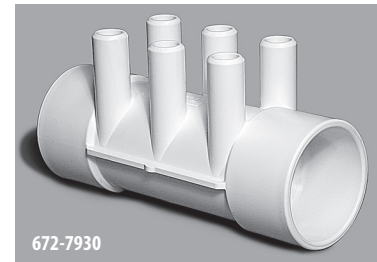

Spa Manifolds / ShurGrip Manifolds

672-6970

672-4410

672-4490

672-4150

672-4140

672-4960

672-5200

672-4680

672-4910

672-7920

672-4940

672-7930

The Shur-Grip Plumbing System was specifically developed for the OEM Spa Manufacturing Industry. Shur-Grip components improve the glue joint characteristics yet maintain the quality of the flex hose at an affordable price. Look for the Shur-Grip symbol on compatible jet bodies and other speciality fittings.

ShurGrip Manifolds

Part No.	Description	Case Quantity	List (US \$)
672-6970	(6) 3/4" SB x (6) 3/8" SB with Plug	50	9.39
672-4410	1" S x (4) 3/4" SB - Cluster Cap	50	8.83
672-4770	1 1/2" S x (4) 3/4" SB - Cluster Cap	100	8.83
672-4490	1 1/2" S x 1 1/2" S x (2) 3/4" SB	80	8.18
672-4150	1 1/2" S x 1 1/2" Spigot x (4) 3/4" SB	60	5.37
672-4140	1 1/2" S x 1 1/2" S x (4) 3/4" SB	60	5.37
672-4960	1 1/2" S x Dead End x (4) 3/4" SB	75	5.37
672-5200	1 1/2" S x 1 1/2" S x 1 1/2" S x (8) 3/4" SB	20	13.30
672-5240	1 1/2" S x 1 1/2" Spg x 6 3/4" SB	50	7.95
672-5250	1 1/2" S x 6 3/4" SB Dead End	25	7.90
672-5260	1 1/2" S x 1 1/2" S x 6 3/4" SB	50	7.95
672-4680	1 1/2" Spigot x 1 1/2" S x (10) 3/4" SB	40	14.87
672-4900	2" Spigot x 2" Spigot x (2) 3/4" SB	60	5.42
672-4910	2" S x 2" Spigot x (2) 3/4" SB	60	5.42
672-7920	2" S x 2" S x (2) 3/4" SB	50	5.43
672-7360	2" S x Dead End x (2) 3/4" SB	90	5.43
672-4920	2" Spigot x 2" Spigot x (4) 3/4" SB	45	5.68
672-4160	2" S x 2" Spigot x (4) 3/4" SB	40	5.68
672-4170	2" S x 2" S x (4) 3/4" SB	50	5.68
672-7370	2" S x Dead End x (4) 3/4" SB	20	5.68
672-4930	2" Spigot x 2" Spigot x (6) 3/4" SB	30	7.90
672-4940	2" S x 2" Spigot x (6) 3/4" SB	30	7.90
672-7930	2" S x 2" S x (6) 3/4" SB	30	7.90
672-7380	2" S x Dead End x (6) 3/4" SB	35	7.90
425-1090	1.5" S x 2 3/4" SB End Cap	100	4.37