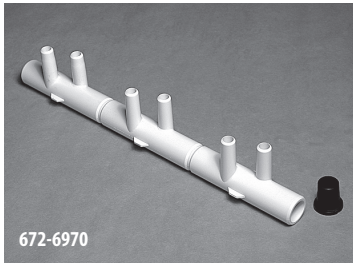

Spa Manifolds / 3/8" Barb Manifolds

3/8" Barb Manifolds

Part No.	Description	Case Quantity	List (US \$)
672-0400	1" S x 1" Spigot x (4) 3/8" RB Barbs	50	5.05
672-3900	1" S x 1" Spigot x (6) 3/8" RB Barbs	50	5.05
425-4000	1 1/2" Spigot x 1 1/2" S x (6) 3/8" RB Barbs	75	11.70
672-4340	1" S x 1" Spigot x (8) 3/8" RB Barbs	50	5.05
672-5070	1" S x 1" S x (8) 3/8" Barbs Assembly	100	5.95
672-4660	1 1/2" Spigot x 1 1/2" S x (10) 3/8" Barbs with Plugs (4)	25	15.64
672-5080	1" S x 1" S x (10) 3/8" Barbs Assembly	100	5.95
672-0410	1" S x 1" Spigot x (12) 3/8" RB Barbs	100	6.61
672-0420	1 1/2" S x 1 1/2" Spigot x (16) 3/8" SB Barbs	35	11.10

413-1201

672-1440

672-1450

672-1430

Manifolds

3/8" Barb Adapters

Part No.	Description	Case Quantity	List (US \$)
425-4020	Reducer - 3/8" RB x 1/4" RB	3000	1.15
413-4350	Tee - 1" S x 1" S x 3/8" RB	100	2.81
419-1000	Coupler - 3/8" RB x 3/8" RB	2500	2.01
425-4040	90° Ell - 1" S x 3/8" RB	150	2.81
425-0210	1/2" Spigot x 3/8" RB	500	1.87
425-5010	1" Spigot x 3/8" RB	300	2.72
672-4350	3/8" B x 1/4" MPT	500	3.53
413-1201	3/8" B x 1/4" N.P.S.M.	500	3.34
413-1900	Tee - 3/8" B x 3/8" B x 3/8" B	500	1.77
425-1080	3/4" Spigot x 3/8" SB	750	2.13
672-1440	9/16" Triple "C" Tubing Holder	300	4.35
672-1450	9/16" x 3/4" Stacked Tubing Clip	100	0.66
672-1430	1 1/2" Manifold "C" Holder	250	1.13
413-1940	3/8" SB Wye	500	1.77
715-1261	3/8" SB x 1/4" MPT Barb Adapter	500	3.34
421-1030	1/2" Socket x 3/8" SB Adapter	100 per bag	1.87

Spa Manifolds / ShurGrip Manifolds

672-6970

672-4410

672-4490

672-4150

672-4140

672-4960

672-5200