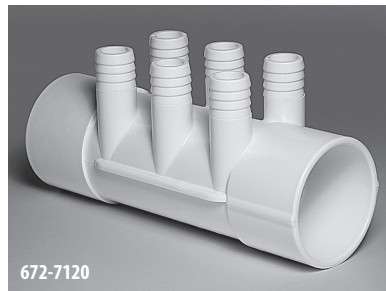

ShurGrip Manifolds

Part No.	Description	Case Quantity	List (US \$)
672-6970	(6) 3/4" SB x (6) 3/8" SB with Plug	50	9.39
672-4410	1" S x (4) 3/4" SB - Cluster Cap	50	8.83
672-4770	1 1/2" S x (4) 3/4" SB - Cluster Cap	100	8.83
672-4490	1 1/2" S x 1 1/2" S x (2) 3/4" SB	80	8.18
672-4150	1 1/2" S x 1 1/2" Spigot x (4) 3/4" SB	60	5.37
672-4140	1 1/2" S x 1 1/2" S x (4) 3/4" SB	60	5.37
672-4960	1 1/2" S x Dead End x (4) 3/4" SB	75	5.37
672-5200	1 1/2" S x 1 1/2" S x 1 1/2" S x (8) 3/4" SB	20	13.30
672-5240	1 1/2" S x 1 1/2" Spg x 6 3/4" SB	50	7.95
672-5250	1 1/2" S x 6 3/4" SB Dead End	25	7.90
672-5260	1 1/2" S x 1 1/2" S x 6 3/4" SB	50	7.95
672-4680	1 1/2" Spigot x 1 1/2" S x (10) 3/4" SB	40	14.87
672-4900	2" Spigot x 2" Spigot x (2) 3/4" SB	60	5.42
672-4910	2" S x 2" Spigot x (2) 3/4" SB	60	5.42
672-7920	2" S x 2" S x (2) 3/4" SB	50	5.43
672-7360	2" S x Dead End x (2) 3/4" SB	90	5.43
672-4920	2" Spigot x 2" Spigot x (4) 3/4" SB	45	5.68
672-4160	2" S x 2" Spigot x (4) 3/4" SB	40	5.68
672-4170	2" S x 2" S x (4) 3/4" SB	50	5.68
672-7370	2" S x Dead End x (4) 3/4" SB	20	5.68
672-4930	2" Spigot x 2" Spigot x (6) 3/4" SB	30	7.90
672-4940	2" S x 2" Spigot x (6) 3/4" SB	30	7.90
672-7930	2" S x 2" S x (6) 3/4" SB	30	7.90
672-7380	2" S x Dead End x (6) 3/4" SB	35	7.90
425-1090	1.5" S x 2 3/4" SB End Cap	100	4.37

Spa Manifolds / 3/4" Ribbed Barb Manifolds

672-7130

672-7100

672-7160

672-7140

672-7110

672-7170

672-7150

672-7120

672-7180

672-4980

3/4" Ribbed Barb Manifolds

Part No.	Description	Case Quantity	List (US \$)
672-7130	2" S x 2" Spigot x (2) 3/4" RB	50	7.20
672-7100	2" S x 2" S x (2) 3/4" RB	50	7.20
672-7160	2" S x Dead End x (2) 3/4" RB	90	7.20
672-7140	2" S x 2" Spigot x (4) 3/4" RB	40	8.65
672-7110	2" S x 2" S x (4) 3/4" RB	40	8.65
672-7170	2" S x Dead End x (4) 3/4" RB	50	8.65
672-7150	2" S x 2" Spigot x (6) 3/4" RB	30	11.58
672-7120	2" S x 2" S x (6) 3/4" RB	30	11.58
672-7180	2" S x Dead End x (6) 3/4" RB	35	11.58
672-4980	2" S x 2" S x (12) 3/4" RB	18	14.89