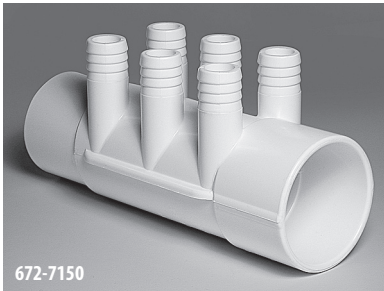

ShurGrip Manifolds

Part No.	Description	Case Quantity	List (US \$)
672-6970	(6) 3/4" SB x (6) 3/8" SB with Plug	50	9.39
672-4410	1" S x (4) 3/4" SB - Cluster Cap	50	8.83
672-4770	1 1/2" S x (4) 3/4" SB - Cluster Cap	100	8.83
672-4490	1 1/2" S x 1 1/2" S x (2) 3/4" SB	80	8.18
672-4150	1 1/2" S x 1 1/2" Spigot x (4) 3/4" SB	60	5.37
672-4140	1 1/2" S x 1 1/2" S x (4) 3/4" SB	60	5.37
672-4960	1 1/2" S x Dead End x (4) 3/4" SB	75	5.37
672-5200	1 1/2" S x 1 1/2" S x 1 1/2" S x (8) 3/4" SB	20	13.30
672-5240	1 1/2" S x 1 1/2" Spg x 6 3/4" SB	50	7.95
672-5250	1 1/2" S x 6 3/4" SB Dead End	25	7.90
672-5260	1 1/2" S x 1 1/2" S x 6 3/4" SB	50	7.95
672-4680	1 1/2" Spigot x 1 1/2" S x (10) 3/4" SB	40	14.87
672-4900	2" Spigot x 2" Spigot x (2) 3/4" SB	60	5.42
672-4910	2" S x 2" Spigot x (2) 3/4" SB	60	5.42
672-7920	2" S x 2" S x (2) 3/4" SB	50	5.43
672-7360	2" S x Dead End x (2) 3/4" SB	90	5.43
672-4920	2" Spigot x 2" Spigot x (4) 3/4" SB	45	5.68
672-4160	2" S x 2" Spigot x (4) 3/4" SB	40	5.68
672-4170	2" S x 2" S x (4) 3/4" SB	50	5.68
672-7370	2" S x Dead End x (4) 3/4" SB	20	5.68
672-4930	2" Spigot x 2" Spigot x (6) 3/4" SB	30	7.90
672-4940	2" S x 2" Spigot x (6) 3/4" SB	30	7.90
672-7930	2" S x 2" S x (6) 3/4" SB	30	7.90
672-7380	2" S x Dead End x (6) 3/4" SB	35	7.90
425-1090	1.5" S x 2 3/4" SB End Cap	100	4.37

Spa Manifolds / 3/4" Ribbed Barb Manifolds

672-7130

672-7100

672-7160

672-7140

672-7110

672-7170

672-7150

672-7120

672-7180

672-4980

3/4" Ribbed Barb Manifolds

Part No.	Description	Case Quantity	List (US \$)
672-7130	2" S x 2" Spigot x (2) 3/4" RB	50	7.20
672-7100	2" S x 2" S x (2) 3/4" RB	50	7.20
672-7160	2" S x Dead End x (2) 3/4" RB	90	7.20
672-7140	2" S x 2" Spigot x (4) 3/4" RB	40	8.65
672-7110	2" S x 2" S x (4) 3/4" RB	40	8.65
672-7170	2" S x Dead End x (4) 3/4" RB	50	8.65
672-7150	2" S x 2" Spigot x (6) 3/4" RB	30	11.58
672-7120	2" S x 2" S x (6) 3/4" RB	30	11.58
672-7180	2" S x Dead End x (6) 3/4" RB	35	11.58
672-4980	2" S x 2" S x (12) 3/4" RB	18	14.89