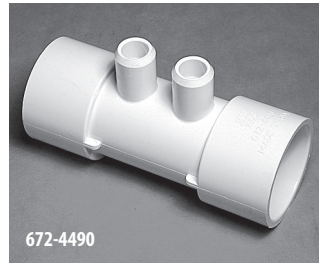

Spa Manifolds / 3/8" Barb Manifolds

3/8" Barb Manifolds

Part No.	Description	Case Quantity	List (US \$)
672-0400	1" S x 1" Spigot x (4) 3/8" RB Barbs	50	5.05
672-3900	1" S x 1" Spigot x (6) 3/8" RB Barbs	50	5.05
425-4000	1 1/2" Spigot x 1 1/2" S x (6) 3/8" RB Barbs	75	11.70
672-4340	1" S x 1" Spigot x (8) 3/8" RB Barbs	50	5.05
672-5070	1" S x 1" S x (8) 3/8" Barbs Assembly	100	5.95
672-4660	1 1/2" Spigot x 1 1/2" S x (10) 3/8" Barbs with Plugs (4)	25	15.64
672-5080	1" S x 1" S x (10) 3/8" Barbs Assembly	100	5.95
672-0410	1" S x 1" Spigot x (12) 3/8" RB Barbs	100	6.61
672-0420	1 1/2" S x 1 1/2" Spigot x (16) 3/8" SB Barbs	35	11.10

413-1201

672-1440

672-1450

672-1430

Manifolds

3/8" Barb Adapters

Part No.	Description	Case Quantity	List (US \$)
425-4020	Reducer - 3/8" RB x 1/4" RB	3000	1.15
413-4350	Tee - 1" S x 1" S x 3/8" RB	100	2.81
419-1000	Coupler - 3/8" RB x 3/8" RB	2500	2.01
425-4040	90° Ell - 1" S x 3/8" RB	150	2.81
425-0210	1/2" Spigot x 3/8" RB	500	1.87
425-5010	1" Spigot x 3/8" RB	300	2.72
672-4350	3/8" B x 1/4" MPT	500	3.53
413-1201	3/8" B x 1/4" N.P.S.M.	500	3.34
413-1900	Tee - 3/8" B x 3/8" B x 3/8" B	500	1.77
425-1080	3/4" Spigot x 3/8" SB	750	2.13
672-1440	9/16" Triple "C" Tubing Holder	300	4.35
672-1450	9/16" x 3/4" Stacked Tubing Clip	100	0.66
672-1430	1 1/2" Manifold "C" Holder	250	1.13
413-1940	3/8" SB Wye	500	1.77
715-1261	3/8" SB x 1/4" MPT Barb Adapter	500	3.34
421-1030	1/2" Socket x 3/8" SB Adapter	100 per bag	1.87

Spa Manifolds / ShurGrip Manifolds

672-6970

672-4410

672-4490

672-4150

672-4140

672-4960

672-5200