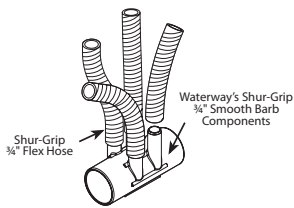

672-4680

672-4910

672-7920

672-4940

672-7930

The Shur-Grip Plumbing System was specifically developed for the OEM Spa Manufacturing Industry. Shur-Grip components improve the glue joint characteristics yet maintain the quality of the flex hose at an affordable price. Look for the Shur-Grip symbol on compatible jet bodies and other speciality fittings.