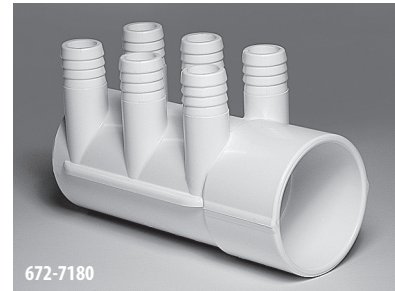

ShurGrip Manifolds

Part No.	Description	Case Quantity	List (US \$)
672-6970	(6) 3/4" SB x (6) 3/8" SB with Plug	50	9.39
672-4410	1" S x (4) 3/4" SB - Cluster Cap	50	8.83
672-4770	1 1/2" S x (4) 3/4" SB - Cluster Cap	100	8.83
672-4490	1 1/2" S x 1 1/2" S x (2) 3/4" SB	80	8.18
672-4150	1 1/2" S x 1 1/2" Spigot x (4) 3/4" SB	60	5.37
672-4140	1 1/2" S x 1 1/2" S x (4) 3/4" SB	60	5.37
672-4960	1 1/2" S x Dead End x (4) 3/4" SB	75	5.37
672-5200	1 1/2" S x 1 1/2" S x 1 1/2" S x (8) 3/4" SB	20	13.30
672-5240	1 1/2" S x 1 1/2" Spg x 6 3/4" SB	50	7.95
672-5250	1 1/2" S x 6 3/4" SB Dead End	25	7.90
672-5260	1 1/2" S x 1 1/2" S x 6 3/4" SB	50	7.95
672-4680	1 1/2" Spigot x 1 1/2" S x (10) 3/4" SB	40	14.87
672-4900	2" Spigot x 2" Spigot x (2) 3/4" SB	60	5.42
672-4910	2" S x 2" Spigot x (2) 3/4" SB	60	5.42
672-7920	2" S x 2" S x (2) 3/4" SB	50	5.43
672-7360	2" S x Dead End x (2) 3/4" SB	90	5.43
672-4920	2" Spigot x 2" Spigot x (4) 3/4" SB	45	5.68
672-4160	2" S x 2" Spigot x (4) 3/4" SB	40	5.68
672-4170	2" S x 2" S x (4) 3/4" SB	50	5.68
672-7370	2" S x Dead End x (4) 3/4" SB	20	5.68
672-4930	2" Spigot x 2" Spigot x (6) 3/4" SB	30	7.90
672-4940	2" S x 2" Spigot x (6) 3/4" SB	30	7.90
672-7930	2" S x 2" S x (6) 3/4" SB	30	7.90
672-7380	2" S x Dead End x (6) 3/4" SB	35	7.90
425-1090	1.5" S x 2 3/4" SB End Cap	100	4.37

Spa Manifolds / 3/4" Ribbed Barb Manifolds

672-7130

672-7100

672-7160

672-7140

672-7110

672-7170

672-7150

672-7120

672-7180

672-4980

3/4" Ribbed Barb Manifolds

Part No.	Description	Case Quantity	List (US \$)
672-7130	2" S x 2" Spigot x (2) 3/4" RB	50	7.20
672-7100	2" S x 2" S x (2) 3/4" RB	50	7.20
672-7160	2" S x Dead End x (2) 3/4" RB	90	7.20
672-7140	2" S x 2" Spigot x (4) 3/4" RB	40	8.65
672-7110	2" S x 2" S x (4) 3/4" RB	40	8.65
672-7170	2" S x Dead End x (4) 3/4" RB	50	8.65
672-7150	2" S x 2" Spigot x (6) 3/4" RB	30	11.58
672-7120	2" S x 2" S x (6) 3/4" RB	30	11.58
672-7180	2" S x Dead End x (6) 3/4" RB	35	11.58
672-4980	2" S x 2" S x (12) 3/4" RB	18	14.89