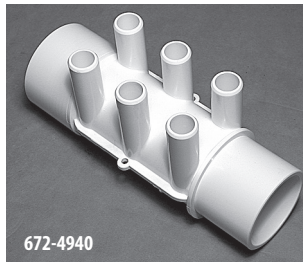

672-5200

672-7930

672-4940