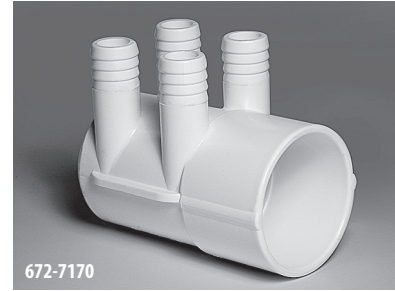

ShurGrip Manifolds

Part No.	Description	Case Quantity	List (US \$)
672-6970	(6) 3/4" SB x (6) 3/8" SB with Plug	50	9.39
672-4410	1" S x (4) 3/4" SB - Cluster Cap	50	8.83
672-4770	1 1/2" S x (4) 3/4" SB - Cluster Cap	100	8.83
672-4490	1 1/2" S x 1 1/2" S x (2) 3/4" SB	80	8.18
672-4150	1 1/2" S x 1 1/2" Spigot x (4) 3/4" SB	60	5.37
672-4140	1 1/2" S x 1 1/2" S x (4) 3/4" SB	60	5.37
672-4960	1 1/2" S x Dead End x (4) 3/4" SB	75	5.37
672-5200	1 1/2" S x 1 1/2" S x 1 1/2" S x (8) 3/4" SB	20	13.30
672-5240	1 1/2" S x 1 1/2" Spg x 6 3/4" SB	50	7.95
672-5250	1 1/2" S x 6 3/4" SB Dead End	25	7.90
672-5260	1 1/2" S x 1 1/2" S x 6 3/4" SB	50	7.95
672-4680	1 1/2" Spigot x 1 1/2" S x (10) 3/4" SB	40	14.87
672-4900	2" Spigot x 2" Spigot x (2) 3/4" SB	60	5.42
672-4910	2" S x 2" Spigot x (2) 3/4" SB	60	5.42
672-7920	2" S x 2" S x (2) 3/4" SB	50	5.43
672-7360	2" S x Dead End x (2) 3/4" SB	90	5.43
672-4920	2" Spigot x 2" Spigot x (4) 3/4" SB	45	5.68
672-4160	2" S x 2" Spigot x (4) 3/4" SB	40	5.68
672-4170	2" S x 2" S x (4) 3/4" SB	50	5.68
672-7370	2" S x Dead End x (4) 3/4" SB	20	5.68
672-4930	2" Spigot x 2" Spigot x (6) 3/4" SB	30	7.90
672-4940	2" S x 2" Spigot x (6) 3/4" SB	30	7.90
672-7930	2" S x 2" S x (6) 3/4" SB	30	7.90
672-7380	2" S x Dead End x (6) 3/4" SB	35	7.90
425-1090	1.5" S x 2 3/4" SB End Cap	100	4.37

Spa Manifolds / 3/4" Ribbed Barb Manifolds

672-7130

672-7100

672-7160

672-7140

672-7110

672-7170

672-7150

672-7120

672-7180

672-4980

3/4" Ribbed Barb Manifolds

Part No.	Description	Case Quantity	List (US \$)
672-7130	2" S x 2" Spigot x (2) 3/4" RB	50	7.20
672-7100	2" S x 2" S x (2) 3/4" RB	50	7.20
672-7160	2" S x Dead End x (2) 3/4" RB	90	7.20
672-7140	2" S x 2" Spigot x (4) 3/4" RB	40	8.65
672-7110	2" S x 2" S x (4) 3/4" RB	40	8.65
672-7170	2" S x Dead End x (4) 3/4" RB	50	8.65
672-7150	2" S x 2" Spigot x (6) 3/4" RB	30	11.58
672-7120	2" S x 2" S x (6) 3/4" RB	30	11.58
672-7180	2" S x Dead End x (6) 3/4" RB	35	11.58
672-4980	2" S x 2" S x (12) 3/4" RB	18	14.89