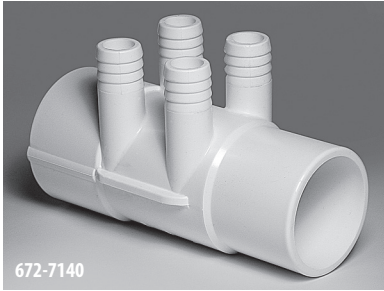

ShurGrip Manifolds

Part No.	Description	Case Quantity	List (US \$)
672-6970	(6) 3/4" SB x (6) 3/8" SB with Plug	50	9.39
672-4410	1" S x (4) 3/4" SB - Cluster Cap	50	8.83
672-4770	1 1/2" S x (4) 3/4" SB - Cluster Cap	100	8.83
672-4490	1 1/2" S x 1 1/2" S x (2) 3/4" SB	80	8.18
672-4150	1 1/2" S x 1 1/2" Spigot x (4) 3/4" SB	60	5.37
672-4140	1 1/2" S x 1 1/2" S x (4) 3/4" SB	60	5.37
672-4960	1 1/2" S x Dead End x (4) 3/4" SB	75	5.37
672-5200	1 1/2" S x 1 1/2" S x 1 1/2" S x (8) 3/4" SB	20	13.30
672-5240	1 1/2" S x 1 1/2" Spg x 6 3/4" SB	50	7.95
672-5250	1 1/2" S x 6 3/4" SB Dead End	25	7.90
672-5260	1 1/2" S x 1 1/2" S x 6 3/4" SB	50	7.95
672-4680	1 1/2" Spigot x 1 1/2" S x (10) 3/4" SB	40	14.87
672-4900	2" Spigot x 2" Spigot x (2) 3/4" SB	60	5.42
672-4910	2" S x 2" Spigot x (2) 3/4" SB	60	5.42
672-7920	2" S x 2" S x (2) 3/4" SB	50	5.43
672-7360	2" S x Dead End x (2) 3/4" SB	90	5.43
672-4920	2" Spigot x 2" Spigot x (4) 3/4" SB	45	5.68
672-4160	2" S x 2" Spigot x (4) 3/4" SB	40	5.68
672-4170	2" S x 2" S x (4) 3/4" SB	50	5.68
672-7370	2" S x Dead End x (4) 3/4" SB	20	5.68
672-4930	2" Spigot x 2" Spigot x (6) 3/4" SB	30	7.90
672-4940	2" S x 2" Spigot x (6) 3/4" SB	30	7.90
672-7930	2" S x 2" S x (6) 3/4" SB	30	7.90
672-7380	2" S x Dead End x (6) 3/4" SB	35	7.90
425-1090	1.5" S x 2 3/4" SB End Cap	100	4.37

Spa Manifolds / 3/4" Ribbed Barb Manifolds

672-7130

672-7100

672-7160

672-7140

672-7110

672-7170

672-7150

672-7120

672-7180

672-4980

3/4" Ribbed Barb Manifolds

Part No.	Description	Case Quantity	List (US \$)
672-7130	2" S x 2" Spigot x (2) 3/4" RB	50	7.20
672-7100	2" S x 2" S x (2) 3/4" RB	50	7.20
672-7160	2" S x Dead End x (2) 3/4" RB	90	7.20
672-7140	2" S x 2" Spigot x (4) 3/4" RB	40	8.65
672-7110	2" S x 2" S x (4) 3/4" RB	40	8.65
672-7170	2" S x Dead End x (4) 3/4" RB	50	8.65
672-7150	2" S x 2" Spigot x (6) 3/4" RB	30	11.58
672-7120	2" S x 2" S x (6) 3/4" RB	30	11.58
672-7180	2" S x Dead End x (6) 3/4" RB	35	11.58
672-4980	2" S x 2" S x (12) 3/4" RB	18	14.89