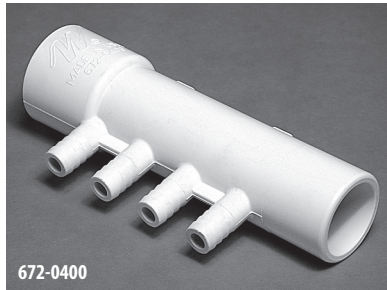

Spa Manifolds / 3/8" Barb Manifolds

3/8" Barb Manifolds

Part No.	Description	Case Quantity	List (US $)
672-0400	1" S x 1" Spigot x (4) 3/8" RB Barbs	50	5.05
672-3900	1" S x 1" Spigot x (6) 3/8" RB Barbs	50	5.05
425-4000	1 1/2" Spigot x 1 1/2" S x (6) 3/8" RB Barbs	75	11.70
672-4340	1" S x 1" Spigot x (8) 3/8" RB Barbs	50	5.05
672-5070	1" S x 1" S x (8) 3/8" Barbs Assembly	100	5.95
672-4660	1 1/2" Spigot x 1 1/2" S x (10) 3/8" Barbs with Plugs (4)	25	15.64
672-5080	1" S x 1" S x (10) 3/8" Barbs Assembly	100	5.95
672-0410	1" S x 1" Spigot x (12) 3/8" RB Barbs	100	6.61
672-0420	1 1/2" S x 1 1/2" Spigot x (16) 3/8" SB Barbs	35	11.10