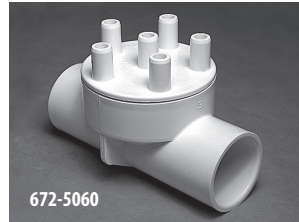

Spa Manifolds / 1" Manifolds and 2-4-6 Air Manifold Systems

1" Manifolds

Part No.	Description	Case Quantity	List (US \$)
672-4620	1 1/2" S x (4) 1" S Ports	25	10.08
672-4390	2" S x (5) 1" S Ports	45	12.56

FEATURES:

- Can be cut into multiple manifolds (2, 4, or 6 ports)
- Utilizes 3/4" and 3/8" clear vinyl tubing (less expensive than flex pipe)
- Allows for cleaner, easier plumbing
- Manifold comes complete with 1 plug

2-4-6 Air Manifold Systems

Part No.	Description	Case Quantity	List (US \$)
672-6970	2-4-6 Manifold - (6) 3/4" SB x (6) 3/8" SB Ports	50	9.39
672-7190	2-4-6 Manifold - (6) 3/4" RB x (6) 3/8" SB Ports	50	8.40