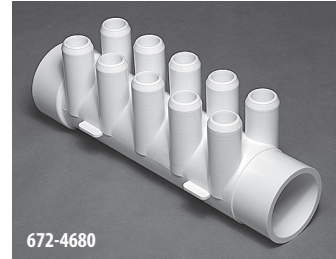

413-1201

672-1440

672-1450

672-1430

Manifolds

3/8" Barb Adapters

Part No.	Description	Case Quantity	List (US \$)
425-4020	Reducer - 3/8" RB x 1/4" RB	3000	1.15
413-4350	Tee - 1" S x 1" S x 3/8" RB	100	2.81
419-1000	Coupler - 3/8" RB x 3/8" RB	2500	2.01
425-4040	90° Ell - 1" S x 3/8" RB	150	2.81
425-0210	1/2" Spigot x 3/8" RB	500	1.87
425-5010	1" Spigot x 3/8" RB	300	2.72
672-4350	3/8" B x 1/4" MPT	500	3.53
413-1201	3/8" B x 1/4" N.P.S.M.	500	3.34
413-1900	Tee - 3/8" B x 3/8" B x 3/8" B	500	1.77
425-1080	3/4" Spigot x 3/8" SB	750	2.13
672-1440	9/16" Triple "C" Tubing Holder	300	4.35
672-1450	9/16" x 3/4" Stacked Tubing Clip	100	0.66
672-1430	1 1/2" Manifold "C" Holder	250	1.13
413-1940	3/8" SB Wye	500	1.77
715-1261	3/8" SB x 1/4" MPT Barb Adapter	500	3.34
421-1030	1/2" Socket x 3/8" SB Adapter	100 per bag	1.87

Spa Manifolds / ShurGrip Manifolds

672-6970

672-4410

672-4490

672-4150

672-4140

672-4960

672-5200