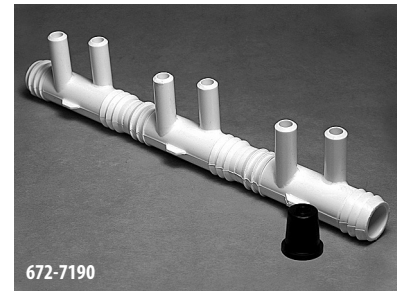

Spa Manifolds / 1" Manifolds and 2-4-6 Air Manifold Systems

1" Manifolds

Part No.	Description	Case Quantity	List (US \$)
672-4620	1 1/2" S x (4) 1" S Ports	25	10.08
672-4390	2" S x (5) 1" S Ports	45	12.56

FEATURES:

- Can be cut into multiple manifolds (2, 4, or 6 ports)
- Utilizes 3/4" and 3/8" clear vinyl tubing (less expensive than flex pipe)
- Allows for cleaner, easier plumbing
- Manifold comes complete with 1 plug

2-4-6 Air Manifold Systems

Part No.	Description	Case Quantity	List (US \$)
672-6970	2-4-6 Manifold - (6) 3/4" SB x (6) 3/8" SB Ports	50	9.39
672-7190	2-4-6 Manifold - (6) 3/4" RB x (6) 3/8" SB Ports	50	8.40

3/8" Barb Manifolds

Part No.	Description	Case Quantity	List (US \$)
672-4010	1" Spigot x (2) 3/8" Barbs	250	2.85
672-4020	1" S x (2) 3/8" Barbs	200	2.85
672-4030	1" Spigot x (4) 3/8" Barbs	300	3.13
672-4040	1" S x (4) 3/8" Barbs	250	3.13
672-4070	(4) 3/8" RB	500	2.87
672-4610	1 1/2" Spigot Blind x (4) 3/8" SB	150	4.78
672-4100	1" Spigot x (5) 3/8" Barbs	160	3.13
672-0550	(2) 1/2" S x (3) 3/8" SB	150	4.42
672-4700	1" Spigot x 1" Spigot x (6) 3/8" Barbs with Plugs (3)	50	7.64
672-4690	1/2" S x 1/2" S x (6) 3/8" Barbs with Plugs (2)	50	7.64
672-5060	1" S x 1" S x (6) 3/8" Barbs Assembly	100	5.95
672-4370	1" S x 1" Spigot x 1" S x (8) 3/8" Barbs with Plugs (4)	50	5.22