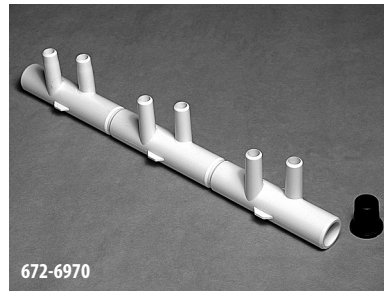

Spa Manifolds / 1" Manifolds and 2-4-6 Air Manifold Systems

1" Manifolds

Part No.	Description	Case Quantity	List (US \$)
672-4620	1 1/2" S x (4) 1" S Ports	25	10.08
672-4390	2" S x (5) 1" S Ports	45	12.56

FEATURES:

- Can be cut into multiple manifolds (2, 4, or 6 ports)
- Utilizes 3/4" and 3/8" clear vinyl tubing (less expensive than flex pipe)
- Allows for cleaner, easier plumbing
- Manifold comes complete with 1 plug

2-4-6 Air Manifold Systems

Part No.	Description	Case Quantity	List (US \$)
672-6970	2-4-6 Manifold - (6) 3/4" SB x (6) 3/8" SB Ports	50	9.39
672-7190	2-4-6 Manifold - (6) 3/4" RB x (6) 3/8" SB Ports	50	8.40

3/8" Barb Manifolds

Part No.	Description	Case Quantity	List (US \$)
672-4010	1" Spigot x (2) 3/8" Barbs	250	2.85
672-4020	1" S x (2) 3/8" Barbs	200	2.85
672-4030	1" Spigot x (4) 3/8" Barbs	300	3.13
672-4040	1" S x (4) 3/8" Barbs	250	3.13
672-4070	(4) 3/8" RB	500	2.87
672-4610	1 1/2" Spigot Blind x (4) 3/8" SB	150	4.78
672-4100	1" Spigot x (5) 3/8" Barbs	160	3.13
672-0550	(2) 1/2" S x (3) 3/8" SB	150	4.42
672-4700	1" Spigot x 1" Spigot x (6) 3/8" Barbs with Plugs (3)	50	7.64
672-4690	1/2" S x 1/2" S x (6) 3/8" Barbs with Plugs (2)	50	7.64
672-5060	1" S x 1" S x (6) 3/8" Barbs Assembly	100	5.95
672-4370	1" S x 1" Spigot x 1" S x (8) 3/8" Barbs with Plugs (4)	50	5.22