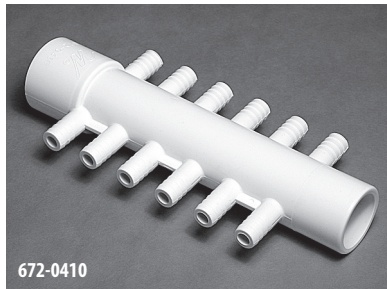

Spa Manifolds / 3/8" Barb Manifolds

3/8" Barb Manifolds

Part No.	Description	Case Quantity	List (US $)
672-0400	1" S x 1" Spigot x (4) 3/8" RB Barbs	50	5.05
672-3900	1" S x 1" Spigot x (6) 3/8" RB Barbs	50	5.05
425-4000	1 1/2" Spigot x 1 1/2" S x (6) 3/8" RB Barbs	75	11.70
672-4340	1" S x 1" Spigot x (8) 3/8" RB Barbs	50	5.05
672-5070	1" S x 1" S x (8) 3/8" Barbs Assembly	100	5.95
672-4660	1 1/2" Spigot x 1 1/2" S x (10) 3/8" Barbs with Plugs (4)	25	15.64
672-5080	1" S x 1" S x (10) 3/8" Barbs Assembly	100	5.95
672-0410	1" S x 1" Spigot x (12) 3/8" RB Barbs	100	6.61
672-0420	1 1/2" S x 1 1/2" Spigot x (16) 3/8" SB Barbs	35	11.10