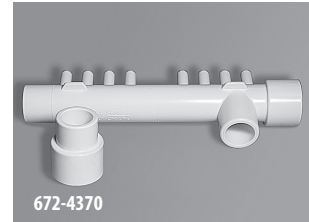

Spa Manifolds / 1" Manifolds and 2-4-6 Air Manifold Systems

1" Manifolds

Part No.	Description	Case Quantity	List (US \$)
672-4620	1 1/2" S x (4) 1" S Ports	25	10.08
672-4390	2" S x (5) 1" S Ports	45	12.56

FEATURES:

- Can be cut into multiple manifolds (2, 4, or 6 ports)
- Utilizes 3/4" and 3/8" clear vinyl tubing (less expensive than flex pipe)
- Allows for cleaner, easier plumbing
- Manifold comes complete with 1 plug

2-4-6 Air Manifold Systems

Part No.	Description	Case Quantity	List (US \$)
672-6970	2-4-6 Manifold - (6) 3/4" SB x (6) 3/8" SB Ports	50	9.39
672-7190	2-4-6 Manifold - (6) 3/4" RB x (6) 3/8" SB Ports	50	8.40

3/8" Barb Manifolds

Part No.	Description	Case Quantity	List (US \$)
672-4010	1" Spigot x (2) 3/8" Barbs	250	2.85
672-4020	1" S x (2) 3/8" Barbs	200	2.85
672-4030	1" Spigot x (4) 3/8" Barbs	300	3.13
672-4040	1" S x (4) 3/8" Barbs	250	3.13
672-4070	(4) 3/8" RB	500	2.87
672-4610	1 1/2" Spigot Blind x (4) 3/8" SB	150	4.78
672-4100	1" Spigot x (5) 3/8" Barbs	160	3.13
672-0550	(2) 1/2" S x (3) 3/8" SB	150	4.42
672-4700	1" Spigot x 1" Spigot x (6) 3/8" Barbs with Plugs (3)	50	7.64
672-4690	1/2" S x 1/2" S x (6) 3/8" Barbs with Plugs (2)	50	7.64
672-5060	1" S x 1" S x (6) 3/8" Barbs Assembly	100	5.95
672-4370	1" S x 1" Spigot x 1" S x (8) 3/8" Barbs with Plugs (4)	50	5.22