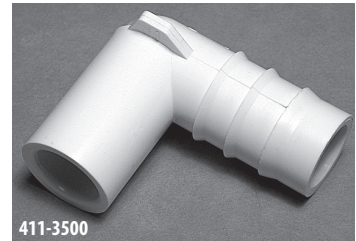

672-7120

672-7180

672-4980

3/4" Ribbed Barb Manifolds

Part No.	Description	Case Quantity	List (US \$)
672-7130	2" S x 2" Spigot x (2) 3/4" RB	50	7.20
672-7100	2" S x 2" S x (2) 3/4" RB	50	7.20
672-7160	2" S x Dead End x (2) 3/4" RB	90	7.20
672-7140	2" S x 2" Spigot x (4) 3/4" RB	40	8.65
672-7110	2" S x 2" S x (4) 3/4" RB	40	8.65
672-7170	2" S x Dead End x (4) 3/4" RB	50	8.65
672-7150	2" S x 2" Spigot x (6) 3/4" RB	30	11.58
672-7120	2" S x 2" S x (6) 3/4" RB	30	11.58
672-7180	2" S x Dead End x (6) 3/4" RB	35	11.58
672-4980	2" S x 2" S x (12) 3/4" RB	18	14.89

Spa Manifolds / 3/4" Barb Adapters

413-1960

411-3490

425-1000

413-4360

413-1920

672-4310

413-1850

411-3700

411-3500

411-4060

413-1800

413-1860

3/4" Barb Adapters

Part No.	Description	Case Quantity	List (US \$)
411-3700	90° Ell - 3/4" RB x 3/4" RB	150	2.41
413-1860	120° Wye - 3/4" RB	150	6.52
413-1960	120° Wye - 3/4" SB	250	4.96
413-1800	Tee - 3/4" SB x 3/4" SB x 3/4" SB	200	3.44
413-1850	Tee - 3/4" SB x 3/4" SB x 3/8" SB	250	3.44
425-1000	1/2" Spigot x 3/4" RB	300	1.56
425-1030	1/2" S x 3/4" Spigot x 3/4" RB	350	4.45
411-3500	90° Ell - 1/2" Spigot x 3/4" RB	150	1.56
411-0360	90° Ell - 3/4" Spigot x 1/2" S x 3/4" SB	500	2.17
411-0350	90° Ell - 3/4" Spigot x 1/2" S x 3/4" RB	500	2.17
411-4060	90° Ell - 3/4" Short Spigot x 3/4" RB	300	2.13
411-4160	90° Ell - 3/4" Spigot x 3/4" SB Adapter	350	2.13
411-3490	Ell - 1" Spigot x 3/4" RB	230	2.76
411-3480	Ell - 1" Spigot x 3/4" SB	180	2.76
413-1920	Tee - 1" Spigot x (2) 3/4" SB	180	3.68
672-4310	1" Spigot / 3/4" S x 3/4" RB	250	2.81
672-4320	1 1/4" Spigot / 1" S x 3/4" RB	200	2.81
413-4360	1 1/2" Spigot x 3/4" SB	200	4.37
413-4370	1 1/2" Spigot x 3/4" RB	100	4.37
413-4510	2" Spigot x 3/4" SB	125	5.20