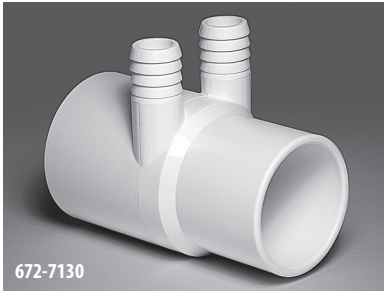

Spa Manifolds / 3/4" Ribbed Barb Manifolds