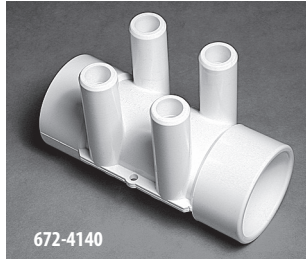

413-1201

672-1440

672-1450

672-1430

Manifolds

3/8" Barb Adapters

Part No.	Description	Case Quantity	List (US \$)
425-4020	Reducer - 3/8" RB x 1/4" RB	3000	1.15
413-4350	Tee - 1" S x 1" S x 3/8" RB	100	2.81
419-1000	Coupler - 3/8" RB x 3/8" RB	2500	2.01
425-4040	90° Ell - 1" S x 3/8" RB	150	2.81
425-0210	1/2" Spigot x 3/8" RB	500	1.87
425-5010	1" Spigot x 3/8" RB	300	2.72
672-4350	3/8" B x 1/4" MPT	500	3.53
413-1201	3/8" B x 1/4" N.P.S.M.	500	3.34
413-1900	Tee - 3/8" B x 3/8" B x 3/8" B	500	1.77
425-1080	3/4" Spigot x 3/8" SB	750	2.13
672-1440	9/16" Triple "C" Tubing Holder	300	4.35
672-1450	9/16" x 3/4" Stacked Tubing Clip	100	0.66
672-1430	1 1/2" Manifold "C" Holder	250	1.13
413-1940	3/8" SB Wye	500	1.77
715-1261	3/8" SB x 1/4" MPT Barb Adapter	500	3.34
421-1030	1/2" Socket x 3/8" SB Adapter	100 per bag	1.87

Spa Manifolds / ShurGrip Manifolds

672-6970

672-4410

672-4490

672-4150

672-4140

672-4960

672-5200