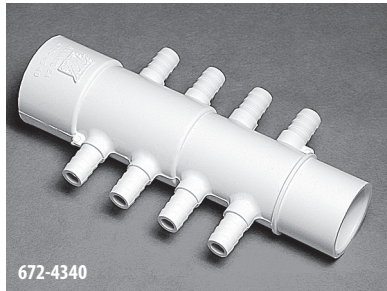

Spa Manifolds / 3/8" Barb Manifolds

3/8" Barb Manifolds

Part No.	Description	Case Quantity	List (US $)
672-0400	1" S x 1" Spigot x (4) 3/8" RB Barbs	50	5.05
672-3900	1" S x 1" Spigot x (6) 3/8" RB Barbs	50	5.05
425-4000	1 1/2" Spigot x 1 1/2" S x (6) 3/8" RB Barbs	75	11.70
672-4340	1" S x 1" Spigot x (8) 3/8" RB Barbs	50	5.05
672-5070	1" S x 1" S x (8) 3/8" Barbs Assembly	100	5.95
672-4660	1 1/2" Spigot x 1 1/2" S x (10) 3/8" Barbs with Plugs (4)	25	15.64
672-5080	1" S x 1" S x (10) 3/8" Barbs Assembly	100	5.95
672-0410	1" S x 1" Spigot x (12) 3/8" RB Barbs	100	6.61
672-0420	1 1/2" S x 1 1/2" Spigot x (16) 3/8" SB Barbs	35	11.10