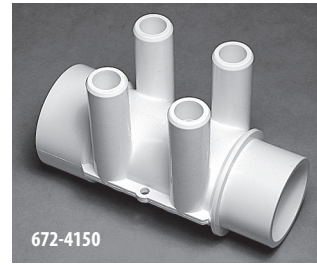

413-1201

672-1440

672-1450

672-1430

Manifolds

3/8" Barb Adapters

Part No.	Description	Case Quantity	List (US \$)
425-4020	Reducer - 3/8" RB x 1/4" RB	3000	1.15
413-4350	Tee - 1" S x 1" S x 3/8" RB	100	2.81
419-1000	Coupler - 3/8" RB x 3/8" RB	2500	2.01
425-4040	90° Ell - 1" S x 3/8" RB	150	2.81
425-0210	1/2" Spigot x 3/8" RB	500	1.87
425-5010	1" Spigot x 3/8" RB	300	2.72
672-4350	3/8" B x 1/4" MPT	500	3.53
413-1201	3/8" B x 1/4" N.P.S.M.	500	3.34
413-1900	Tee - 3/8" B x 3/8" B x 3/8" B	500	1.77
425-1080	3/4" Spigot x 3/8" SB	750	2.13
672-1440	9/16" Triple "C" Tubing Holder	300	4.35
672-1450	9/16" x 3/4" Stacked Tubing Clip	100	0.66
672-1430	1 1/2" Manifold "C" Holder	250	1.13
413-1940	3/8" SB Wye	500	1.77
715-1261	3/8" SB x 1/4" MPT Barb Adapter	500	3.34
421-1030	1/2" Socket x 3/8" SB Adapter	100 per bag	1.87

Spa Manifolds / ShurGrip Manifolds

672-6970

672-4410

672-4490

672-4150

672-4140

672-4960

672-5200