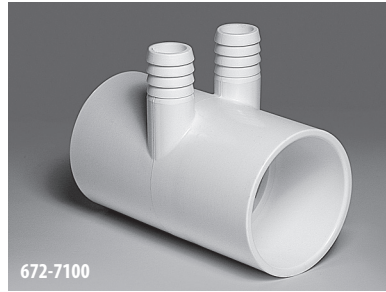

Spa Manifolds / 3/4" Ribbed Barb Manifolds

3/4" Ribbed Barb Manifolds

Part No.	Description	Case Quantity	List (US $)
672-7130	2" S x 2" Spigot x (2) 3/4" RB	50	7.20
672-7100	2" S x 2" S x (2) 3/4" RB	50	7.20
672-7160	2" S x Dead End x (2) 3/4" RB	90	7.20
672-7140	2" S x 2" Spigot x (4) 3/4" RB	40	8.65
672-7110	2" S x 2" S x (4) 3/4" RB	40	8.65
672-7170	2" S x Dead End x (4) 3/4" RB	50	8.65
672-7150	2" S x 2" Spigot x (6) 3/4" RB	30	11.58
672-7120	2" S x 2" S x (6) 3/4" RB	30	11.58
672-7180	2" S x Dead End x (6) 3/4" RB	35	11.58
672-4980	2" S x 2" S x (12) 3/4" RB	18	14.89