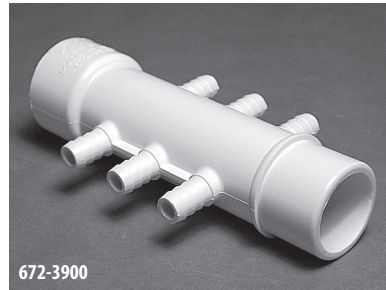

Spa Manifolds / 3/8" Barb Manifolds

3/8" Barb Manifolds

Part No.	Description	Case Quantity	List (US $)
672-0400	1" S x 1" Spigot x (4) 3/8" RB Barbs	50	5.05
672-3900	1" S x 1" Spigot x (6) 3/8" RB Barbs	50	5.05
425-4000	1 1/2" Spigot x 1 1/2" S x (6) 3/8" RB Barbs	75	11.70
672-4340	1" S x 1" Spigot x (8) 3/8" RB Barbs	50	5.05
672-5070	1" S x 1" S x (8) 3/8" Barbs Assembly	100	5.95
672-4660	1 1/2" Spigot x 1 1/2" S x (10) 3/8" Barbs with Plugs (4)	25	15.64
672-5080	1" S x 1" S x (10) 3/8" Barbs Assembly	100	5.95
672-0410	1" S x 1" Spigot x (12) 3/8" RB Barbs	100	6.61
672-0420	1 1/2" S x 1 1/2" Spigot x (16) 3/8" SB Barbs	35	11.10