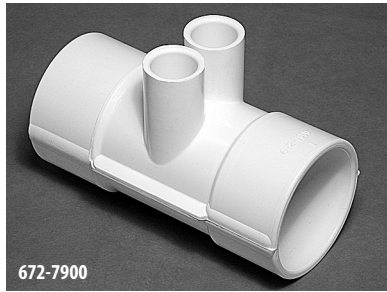

Spa Manifolds / 1/2" Manifolds

Manifolds

1/2" Manifolds

Part No.	Description	Case Quantity	List (US \$)
672-7900	2" S x 2" S x (2) 1/2" S Ports	45	5.22
672-4250	2" Spigot x 2" S x (4) 1/2" S Ports	50	5.68
672-4570	1" S x (4) 1/2" S Ports	90	5.05
672-4580	1 1/2" S x (4) 1/2" S Ports	75	5.05
672-4430	2" S x 2" S x (4) 1/2" S Ports	40	5.68
672-4380	1" S x (5) 1/2" S Ports	60	8.05
672-4120	1 1/2" S x (6) 1/2" S Ports	45	13.01
672-4130	2" S x (6) 1/2" S Ports	90	13.01
672-4110	2" S x 2" S x (6) 1/2" S Ports	35	8.40
672-4630	1 1/2" Spigot x 1 1/2" S x (10) 1/2" S Ports with Plugs (4)	30	24.21

Manifolds

3/4" Manifolds			
Part No.	Description	Case Quantity	List (US \$)
672-4280	1 1/2" S x (2) 3/4" S Ports	80	4.45
672-7910	2" S x 2" S x (2) 3/4" S Ports	45	5.22
672-4190	1 1/2" Spigot x 1 1/2" S x (4) 3/4" S Ports	60	5.37
672-4200	2" S x 2" Spigot x (4) 3/4" S Ports	40	5.68
672-4670	1 1/2" S x (4) 3/4" S Ports	45	5.68
672-4180	1 1/2" S x 1 1/2" S x (4) 3/4" S Ports	60	5.37
672-4210	2" S x 2" S x (4) 3/4" S Ports	40	5.68
672-4400	2" S x (5) 3/4" S Ports	50	12.56
672-4260	2" S x (6) 3/4" S Ports	50	13.01
672-4270	2" S x 2" S x (6) 3/4" S Ports	30	8.40
672-4640	1 1/2" Spigot x 1 1/2" S x (8) 3/4" S Ports with Plugs (4)	20	13.70

FEATURES:

- Can be cut into multiple manifolds (2, 4, or 6 ports)
- Utilizes 3/4" and 3/8" clear vinyl tubing (less expensive than flex pipe)
- Allows for cleaner, easier plumbing
- Manifold comes complete with 1 plug