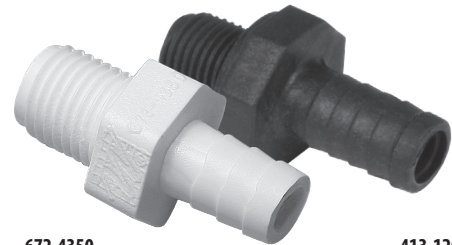

Spa Manifolds / 3/8" Barb Manifolds

3/8" Barb Manifolds

Part No.	Description	Case Quantity	List (US \$)
672-0400	1" S x 1" Spigot x (4) 3/8" RB Barbs	50	5.05
672-3900	1" S x 1" Spigot x (6) 3/8" RB Barbs	50	5.05
425-4000	1 1/2" Spigot x 1 1/2" S x (6) 3/8" RB Barbs	75	11.70
672-4340	1" S x 1" Spigot x (8) 3/8" RB Barbs	50	5.05
672-5070	1" S x 1" S x (8) 3/8" Barbs Assembly	100	5.95
672-4660	1 1/2" Spigot x 1 1/2" S x (10) 3/8" Barbs with Plugs (4)	25	15.64
672-5080	1" S x 1" S x (10) 3/8" Barbs Assembly	100	5.95
672-0410	1" S x 1" Spigot x (12) 3/8" RB Barbs	100	6.61
672-0420	1 1/2" S x 1 1/2" Spigot x (16) 3/8" SB Barbs	35	11.10

425-4020

413-4350

419-1000

425-4040

425-0210

425-5010

421-1030

672-4350

413-1201

672-1440

672-1450

672-1430

Manifolds

3/8" Barb Adapters

Part No.	Description	Case Quantity	List (US \$)
425-4020	Reducer - 3/8" RB x 1/4" RB	3000	1.15
413-4350	Tee - 1" S x 1" S x 3/8" RB	100	2.81
419-1000	Coupler - 3/8" RB x 3/8" RB	2500	2.01
425-4040	90° Ell - 1" S x 3/8" RB	150	2.81
425-0210	1/2" Spigot x 3/8" RB	500	1.87
425-5010	1" Spigot x 3/8" RB	300	2.72
672-4350	3/8" B x 1/4" MPT	500	3.53
413-1201	3/8" B x 1/4" N.P.S.M.	500	3.34
413-1900	Tee - 3/8" B x 3/8" B x 3/8" B	500	1.77
425-1080	3/4" Spigot x 3/8" SB	750	2.13
672-1440	9/16" Triple "C" Tubing Holder	300	4.35
672-1450	9/16" x 3/4" Stacked Tubing Clip	100	0.66
672-1430	1 1/2" Manifold "C" Holder	250	1.13
413-1940	3/8" SB Wye	500	1.77
715-1261	3/8" SB x 1/4" MPT Barb Adapter	500	3.34
421-1030	1/2" Socket x 3/8" SB Adapter	100 per bag	1.87