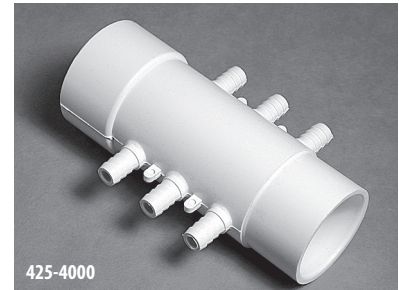

Spa Manifolds / 3/8" Barb Manifolds

3/8" Barb Manifolds

Part No.	Description	Case Quantity	List (US $)
672-0400	1" S x 1" Spigot x (4) 3/8" RB Barbs	50	5.05
672-3900	1" S x 1" Spigot x (6) 3/8" RB Barbs	50	5.05
425-4000	1 1/2" Spigot x 1 1/2" S x (6) 3/8" RB Barbs	75	11.70
672-4340	1" S x 1" Spigot x (8) 3/8" RB Barbs	50	5.05
672-5070	1" S x 1" S x (8) 3/8" Barbs Assembly	100	5.95
672-4660	1 1/2" Spigot x 1 1/2" S x (10) 3/8" Barbs with Plugs (4)	25	15.64
672-5080	1" S x 1" S x (10) 3/8" Barbs Assembly	100	5.95
672-0410	1" S x 1" Spigot x (12) 3/8" RB Barbs	100	6.61
672-0420	1 1/2" S x 1 1/2" Spigot x (16) 3/8" SB Barbs	35	11.10