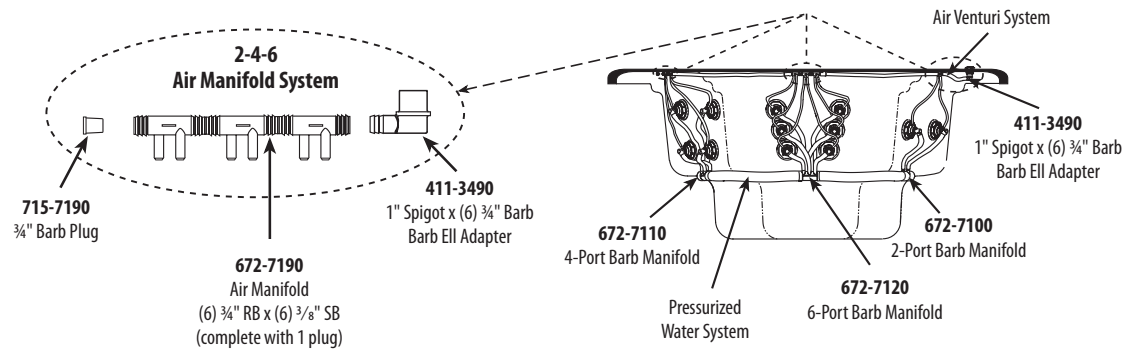

Spa Manifolds / 1" Manifolds and 2-4-6 Air Manifold Systems

1" Manifolds

Part No.	Description	Case Quantity	List (US \$)
672-4620	1 1/2" S x (4) 1" S Ports	25	10.08
672-4390	2" S x (5) 1" S Ports	45	12.56

FEATURES:

- Can be cut into multiple manifolds (2, 4, or 6 ports)
- Utilizes 3/4" and 3/8" clear vinyl tubing (less expensive than flex pipe)
- Allows for cleaner, easier plumbing
- Manifold comes complete with 1 plug