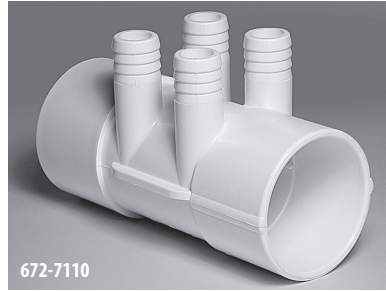

ShurGrip Manifolds

Part No.	Description	Case Quantity	List (US \$)
672-6970	(6) 3/4" SB x (6) 3/8" SB with Plug	50	9.39
672-4410	1" S x (4) 3/4" SB - Cluster Cap	50	8.83
672-4770	1 1/2" S x (4) 3/4" SB - Cluster Cap	100	8.83
672-4490	1 1/2" S x 1 1/2" S x (2) 3/4" SB	80	8.18
672-4150	1 1/2" S x 1 1/2" Spigot x (4) 3/4" SB	60	5.37
672-4140	1 1/2" S x 1 1/2" S x (4) 3/4" SB	60	5.37
672-4960	1 1/2" S x Dead End x (4) 3/4" SB	75	5.37
672-5200	1 1/2" S x 1 1/2" S x 1 1/2" S x (8) 3/4" SB	20	13.30
672-5240	1 1/2" S x 1 1/2" Spg x 6 3/4" SB	50	7.95
672-5250	1 1/2" S x 6 3/4" SB Dead End	25	7.90
672-5260	1 1/2" S x 1 1/2" S x 6 3/4" SB	50	7.95
672-4680	1 1/2" Spigot x 1 1/2" S x (10) 3/4" SB	40	14.87
672-4900	2" Spigot x 2" Spigot x (2) 3/4" SB	60	5.42
672-4910	2" S x 2" Spigot x (2) 3/4" SB	60	5.42
672-7920	2" S x 2" S x (2) 3/4" SB	50	5.43
672-7360	2" S x Dead End x (2) 3/4" SB	90	5.43
672-4920	2" Spigot x 2" Spigot x (4) 3/4" SB	45	5.68
672-4160	2" S x 2" Spigot x (4) 3/4" SB	40	5.68
672-4170	2" S x 2" S x (4) 3/4" SB	50	5.68
672-7370	2" S x Dead End x (4) 3/4" SB	20	5.68
672-4930	2" Spigot x 2" Spigot x (6) 3/4" SB	30	7.90
672-4940	2" S x 2" Spigot x (6) 3/4" SB	30	7.90
672-7930	2" S x 2" S x (6) 3/4" SB	30	7.90
672-7380	2" S x Dead End x (6) 3/4" SB	35	7.90
425-1090	1.5" S x 2 3/4" SB End Cap	100	4.37

Spa Manifolds / 3/4" Ribbed Barb Manifolds

672-7130

672-7100

672-7160

672-7140

672-7110

672-7170

672-7150

672-7120

672-7180

672-4980

3/4" Ribbed Barb Manifolds

Part No.	Description	Case Quantity	List (US \$)
672-7130	2" S x 2" Spigot x (2) 3/4" RB	50	7.20
672-7100	2" S x 2" S x (2) 3/4" RB	50	7.20
672-7160	2" S x Dead End x (2) 3/4" RB	90	7.20
672-7140	2" S x 2" Spigot x (4) 3/4" RB	40	8.65
672-7110	2" S x 2" S x (4) 3/4" RB	40	8.65
672-7170	2" S x Dead End x (4) 3/4" RB	50	8.65
672-7150	2" S x 2" Spigot x (6) 3/4" RB	30	11.58
672-7120	2" S x 2" S x (6) 3/4" RB	30	11.58
672-7180	2" S x Dead End x (6) 3/4" RB	35	11.58
672-4980	2" S x 2" S x (12) 3/4" RB	18	14.89