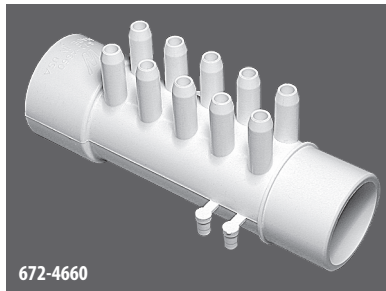

Spa Manifolds / 3/8" Barb Manifolds

3/8" Barb Manifolds

Part No.	Description	Case Quantity	List (US $)
672-0400	1" S x 1" Spigot x (4) 3/8" RB Barbs	50	5.05
672-3900	1" S x 1" Spigot x (6) 3/8" RB Barbs	50	5.05
425-4000	1 1/2" Spigot x 1 1/2" S x (6) 3/8" RB Barbs	75	11.70
672-4340	1" S x 1" Spigot x (8) 3/8" RB Barbs	50	5.05
672-5070	1" S x 1" S x (8) 3/8" Barbs Assembly	100	5.95
672-4660	1 1/2" Spigot x 1 1/2" S x (10) 3/8" Barbs with Plugs (4)	25	15.64
672-5080	1" S x 1" S x (10) 3/8" Barbs Assembly	100	5.95
672-0410	1" S x 1" Spigot x (12) 3/8" RB Barbs	100	6.61
672-0420	1 1/2" S x 1 1/2" Spigot x (16) 3/8" SB Barbs	35	11.10