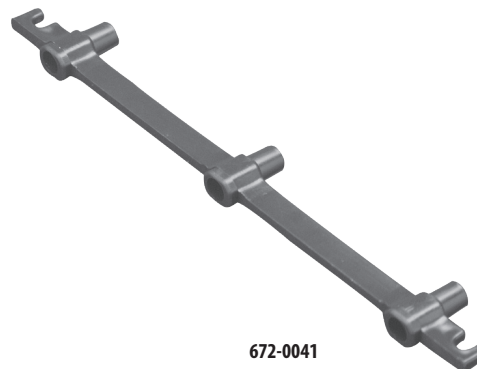

FEATURES:

- Ultra-easy to install
- 3 lenses to choose from
- Light is diffused evenly
- Accepts most LED lights

SPECIFICATIONS:

- 5/8" Outside Diameter
- Silicone Grommet
- Clear Polyester Lens
- Hole Saw Sizes
 - 9.8mm for acrylic/fiberglass
 - 9.7mm for polypropylene

FEATURES:

- Designed for mounting in a cup holder recess
- Illuminates clear glasses and cups
- Requires only one LED

630-0038

LED Cup Holder Light Lens

Part No.	Description	Case Quantity	List (US \$)
630-0038	LED Cup Holder Light Lens	20	11.98

660-6300

FEATURES:

- Illuminates spa skirting
- Mounts to outside perimeter of spa cabinet
- Requires only one LED

630-6401

LED Cabinet Light

Part No.	Description	Case Quantity	List (US \$)
630-6300	½" Threaded Faceted Light Lens Assembly	500	2.24
630-6400	LED Cabinet Light	--	8.70

672-0041

FEATURES:

- Used as perimeter lighting up underneath spa shell or kick plate area
- Bends to conform to corners of any radius
- Accepts up to three LED lights

LED Strip Light

Part No.	Description	Case Quantity	List (US \$)
672-0041	LED Strip Light	20	10.89