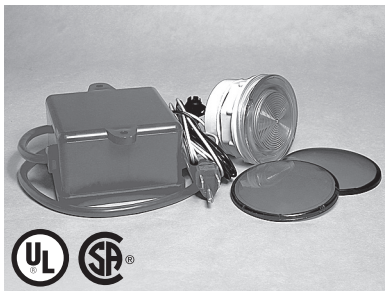

672-0041

FEATURES:

- Used as perimeter lighting up underneath spa shell or kick plate area
- Bends to conform to corners of any radius
- Accepts up to three LED lights

LED Strip Light

Part No.	Description	Case Quantity	List (US \$)
672-0041	LED Strip Light	20	10.89

Lighting / Spa Light Kits

Standard 3 1/2" O.E.M. Spa Light Kits

Part No.	Description	Case Quantity	List (US \$)
630-5005	Plastic Only - with Red and Blue Lenses	50	21.91
630-5115	O.E.M. Kit - with 8 ft. Wire Harness - Bulb & 110V/12V - 1-Amp Transformer	40	42.20
630-5105	O.E.M. Kit - with 8 ft. Wire Harness and Bulb	50	28.16
630-5205	O.E.M. Kit - with 8 ft. Wire Harness - Bulb and 2-Pin Connector	50	38.75

Front Access 3 1/2" O.E.M. Spa Light Kits

Part No.	Description	Case Quantity	List (US \$)
630-6005	Plastic Only - includes Wrench	50	29.71
630-6115	Kit - includes 8 ft. Wire Harness - Bulb - Wrench - 110V/12V 1-Amp Transformer	40	50.03
630-6105	Kit - includes 8 ft. Wire Harness - Bulb - Wrench	45	35.93
630-6205	Kit - includes 8 ft. Wire Harness - Bulb - Wrench - 2-Pin Connector	40	46.55