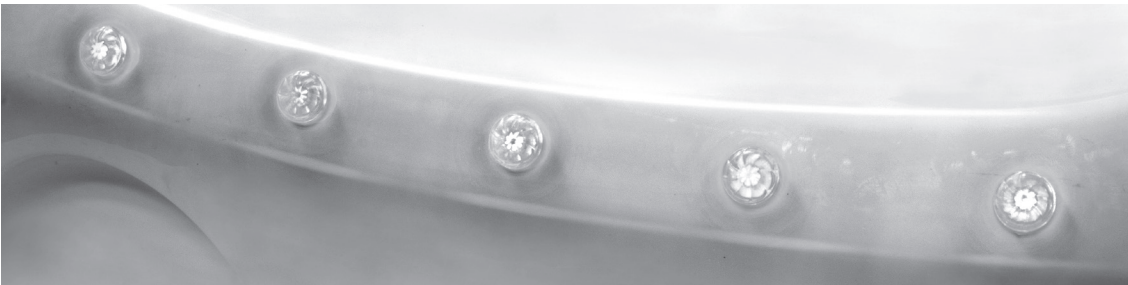

NEW!

Pin Lights

Sure-Seal
COLLECTION

Installation is as easy as it gets! Just drill the hole, press in the SGMS grommet into place, then press in one of two different spot light lenses. No need for silicone, threading on a nut or spot facing.

FEATURES:

- Ultra-easy to install
- 3 lenses to choose from
- Light is diffused evenly
- Accepts most LED lights

SPECIFICATIONS:

- 5/8" Outside Diameter
- Silicone Grommet
- Clear Polyester Lens
- Hole Saw Sizes
 - 9.8mm for acrylic/fiberglass
 - 9.7mm for polypropylene