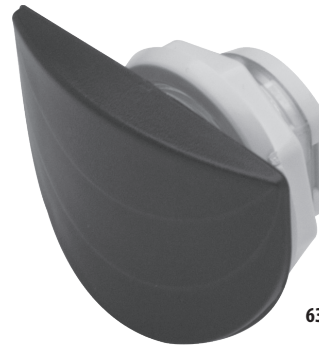

630-K008S

630-0068S

630-6058S

LED Lights

Part No.	Description	Case Quantity	List (US \$)
633-7078	½" Threaded Faceted Light Lens Assembly	500	2.24
633-7088	½" Threaded Hex Style Light Lens Assembly	500	2.24
633-7068	1" Threaded Facet Light Lens Assembly with LED Sleeve	200	4.27
630-0068	Mini 2 ¼" Spa Light Assembly for Single LED	300	11.93
630-0068S	Mini 2 ¼" Spa Light Assembly for Single LED Stainless Steel	300	13.75
630-0008	Mini 2 ¼" Spa Light Assembly - Plastic Only	300	11.93
630-0008S	Mini 2 ¼" Spa Light Assembly - Stainless Steel Escutcheon	120	13.75
630-5008	Standard 3 ½" Spa Light Assembly - Plastic Only	80	19.16
630-K008	5" Jumbo Spa Light Assembly - Plastic Only	40	44.88
630-K008S	5" Jumbo Spa Light Assy - Plastic Only - No Lenses - MTL Esc.	40	54.16
630-6058S	XL Jumbo Spa Light 7.5" with Stainless Steel Escutcheon		81.29

FEATURES:

- Designed for mounting in a cup holder recess
- Illuminates clear glasses and cups
- Requires only one LED

630-0038

LED Cup Holder Light Lens

Part No.	Description	Case Quantity	List (US \$)
630-0038	LED Cup Holder Light Lens	20	11.98

660-6300

FEATURES:

- Illuminates spa skirting
- Mounts to outside perimeter of spa cabinet
- Requires only one LED

630-6401

LED Cabinet Light

Part No.	Description	Case Quantity	List (US \$)
630-6300	½" Threaded Faceted Light Lens Assembly	500	2.24
630-6400	LED Cabinet Light	--	8.70

672-0041

FEATURES:

- Used as perimeter lighting up underneath spa shell or kick plate area
- Bends to conform to corners of any radius
- Accepts up to three LED lights

LED Strip Light

Part No.	Description	Case Quantity	List (US \$)
672-0041	LED Strip Light	20	10.89