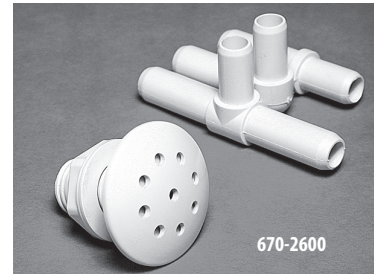

### Top-Flo Air Injectors

Part No.	Description	Color	Case Quantity	List (US \$)
<b>670-2300</b>	3/8" SB Ell Body Assembly	White	100	7.82
<b>670-2350</b>	3/8" SB Ell Body Assembly	Stainless Steel	100	11.21
<b>670-2310</b>	1/2" S Ell Body Assembly	White	100	7.82
<b>670-2360</b>	1/2" S Ell Body Assembly	Stainless Steel	100	11.21
<b>670-2600</b>	3/8" SB Multi-Body Assembly	White	200	6.64
<b>670-2330</b>	1" Spigot Straight Body Assembly	White	50	7.82
<b>670-2380</b>	1" Spigot Straight Body Assembly	Stainless Steel	100	11.21
<b>670-2290</b>	3/8" SB Straight Body Assembly	White	150	7.39
<b>670-2390</b>	3/8" SB Straight Body Assembly	Stainless Steel	150	10.36
<b>670-2500</b>	Ozone Air Injector - 3/8" Barb Body	White	150	7.82
<b>670-2408L</b>	3/8" SB Glo Injector Ell Body Assembly	Clear	150	9.05

### Lo-Pro Air Injectors

Part No.	Description	Case Quantity	List (US \$)
<b>670-2190</b>	1" Spigot x 3/4" - Adapter Style - Stainless Steel	75	11.21
<b>670-2200</b>	3/8" SB - Ell Body	150	7.82
<b>670-2210</b>	3/8" SB - Ell Body - Stainless Steel	150	11.21
<b>711-0020</b>	Grommet Gasket - Low-Pro Air Injector	150	0.62
<b>711-1350</b>	Flat Gasket - Low-Pro Air Injector	150	0.64