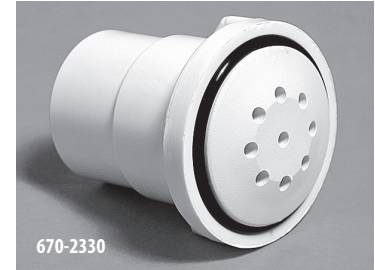

### Top-Flo Air Injectors

Part No.	Description	Color	Case Quantity	List (US \$)
<b>670-2300</b>	3/8" SB Ell Body Assembly	White	100	7.82
<b>670-2350</b>	3/8" SB Ell Body Assembly	Stainless Steel	100	11.21
<b>670-2310</b>	1/2" S Ell Body Assembly	White	100	7.82
<b>670-2360</b>	1/2" S Ell Body Assembly	Stainless Steel	100	11.21
<b>670-2600</b>	3/8" SB Multi-Body Assembly	White	200	6.64
<b>670-2330</b>	1" Spigot Straight Body Assembly	White	50	7.82
<b>670-2380</b>	1" Spigot Straight Body Assembly	Stainless Steel	100	11.21
<b>670-2290</b>	3/8" SB Straight Body Assembly	White	150	7.39
<b>670-2390</b>	3/8" SB Straight Body Assembly	Stainless Steel	150	10.36
<b>670-2500</b>	Ozone Air Injector - 3/8" Barb Body	White	150	7.82
<b>670-2408L</b>	3/8" SB Glo Injector Ell Body Assembly	Clear	150	9.05

### Lo-Pro Air Injectors

Part No.	Description	Case Quantity	List (US \$)
<b>670-2190</b>	1" Spigot x 3/4" - Adapter Style - Stainless Steel	75	11.21
<b>670-2200</b>	3/8" SB - Ell Body	150	7.82
<b>670-2210</b>	3/8" SB - Ell Body - Stainless Steel	150	11.21
<b>711-0020</b>	Grommet Gasket - Low-Pro Air Injector	150	0.62
<b>711-1350</b>	Flat Gasket - Low-Pro Air Injector	150	0.64