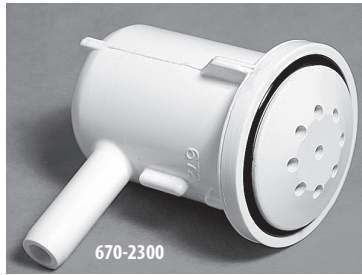

### Top-Flo Air Injectors

Part No.	Description	Color	Case Quantity	List (US \$)
<b>670-2300</b>	3/8" SB Ell Body Assembly	White	100	7.82
<b>670-2350</b>	3/8" SB Ell Body Assembly	Stainless Steel	100	11.21
<b>670-2310</b>	1/2" S Ell Body Assembly	White	100	7.82
<b>670-2360</b>	1/2" S Ell Body Assembly	Stainless Steel	100	11.21
<b>670-2600</b>	3/8" SB Multi-Body Assembly	White	200	6.64
<b>670-2330</b>	1" Spigot Straight Body Assembly	White	50	7.82
<b>670-2380</b>	1" Spigot Straight Body Assembly	Stainless Steel	100	11.21
<b>670-2290</b>	3/8" SB Straight Body Assembly	White	150	7.39
<b>670-2390</b>	3/8" SB Straight Body Assembly	Stainless Steel	150	10.36
<b>670-2500</b>	Ozone Air Injector - 3/8" Barb Body	White	150	7.82
<b>670-2408L</b>	3/8" SB Glo Injector Ell Body Assembly	Clear	150	9.05

### Lo-Pro Air Injectors

Part No.	Description	Case Quantity	List (US \$)
<b>670-2190</b>	1" Spigot x 3/4" - Adapter Style - Stainless Steel	75	11.21
<b>670-2200</b>	3/8" SB - Ell Body	150	7.82
<b>670-2210</b>	3/8" SB - Ell Body - Stainless Steel	150	11.21
<b>711-0020</b>	Grommet Gasket - Low-Pro Air Injector	150	0.62
<b>711-1350</b>	Flat Gasket - Low-Pro Air Injector	150	0.64