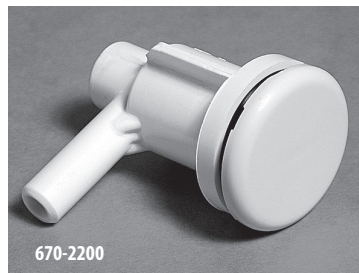

### Top-Flo Air Injectors

Part No.	Description	Color	Case Quantity	List (US \$)
<b>670-2300</b>	3/8" SB Ell Body Assembly	White	100	7.82
<b>670-2350</b>	3/8" SB Ell Body Assembly	Stainless Steel	100	11.21
<b>670-2310</b>	1/2" S Ell Body Assembly	White	100	7.82
<b>670-2360</b>	1/2" S Ell Body Assembly	Stainless Steel	100	11.21
<b>670-2600</b>	3/8" SB Multi-Body Assembly	White	200	6.64
<b>670-2330</b>	1" Spigot Straight Body Assembly	White	50	7.82
<b>670-2380</b>	1" Spigot Straight Body Assembly	Stainless Steel	100	11.21
<b>670-2290</b>	3/8" SB Straight Body Assembly	White	150	7.39
<b>670-2390</b>	3/8" SB Straight Body Assembly	Stainless Steel	150	10.36
<b>670-2500</b>	Ozone Air Injector - 3/8" Barb Body	White	150	7.82
<b>670-2408L</b>	3/8" SB Glo Injector Ell Body Assembly	Clear	150	9.05

### Lo-Pro Air Injectors

Part No.	Description	Case Quantity	List (US \$)
<b>670-2190</b>	1" Spigot x 3/4" - Adapter Style - Stainless Steel	75	11.21
<b>670-2200</b>	3/8" SB - Ell Body	150	7.82
<b>670-2210</b>	3/8" SB - Ell Body - Stainless Steel	150	11.21
<b>711-0020</b>	Grommet Gasket - Low-Pro Air Injector	150	0.62
<b>711-1350</b>	Flat Gasket - Low-Pro Air Injector	150	0.64