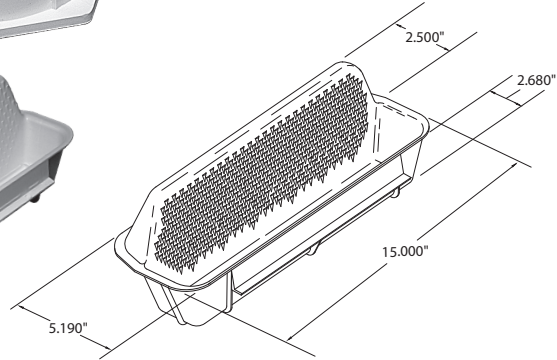

217-0060

FRONT

BACK

660-3400

672-2000

650-3400

400-9290

429-7100

532-2010B

Accessories

Part No.	Description	Color	Case Weight	Case Quantity	List (US \$)
217-0060	Aerator Spray Nozzle	White	6 lbs	200	5.04
660-3400	Gunite Air Control "A" Style (fits inside 1 1/2" pipe or 1/2" S)	White	6.71 lbs.	60 (bulk)	14.06
660-3407	Gunite Air Control "A" Style (fits inside 1 1/2" pipe or 1/2" S)	Gray	6.71 lbs.	60 (bulk)	14.06
672-2000	Gunite Air Injector Floor Cap (fits inside 1 1/2" pipe)	White	5.5 lbs.	100 (bulk)	6.71
672-2001	Gunite Air Injector Floor Cap (fits inside 1 1/2" pipe)	Black	5.5 lbs.	100 (bulk)	6.71
672-2002	Gunite Air Injector Floor Cap (fits inside 1 1/2" pipe)	Bone	5.5 lbs.	100 (bulk)	9.84
672-2007	Gunite Air Injector Floor Cap (fits inside 1 1/2" pipe)	Gray	5.5 lbs.	100 (bulk)	6.71
672-2009-DKG	Gunite Air Injector Floor Cap (fits inside 1 1/2" pipe)	Dark Gray	5.5 lbs.	100 (bulk)	6.71
650-3400	Gunite Air Button (fits inside 1 1/2" pipe)	White	5.4 lbs.	75	28.16
400-9290	Rope Anchor Assembly	White	8.09 lbs.	50 (bulk)	6.53
400-9291	Rope Anchor Assembly	Black	8.09 lbs.	50 (bulk)	6.53
400-9292	Rope Anchor Assembly	Bone	8.09 lbs.	50 (bulk)	6.53
400-9297	Rope Anchor Assembly	Gray	8.09 lbs.	50 (bulk)	6.53
400-9299-DKG	Rope Anchor Assembly	Dark Gray	8.09 lbs.	50 (bulk)	6.53
400-9299-BEI	Rope Anchor Assembly	Beige	8.09 lbs.	50 (bulk)	6.53
429-7100	Plastic Rope Hook (with screws)	White	15.08 lbs.	100 (bulk)	6.14
532-2010B	Pool Wall Step (set of 3)	White	7.16 lbs.	3	80.01
532-2011B	Pool Wall Step (set of 3)	Black	7.16 lbs.	3	80.01
532-2013B	Pool Wall Step (set of 3)	Blue	7.16 lbs.	3	80.01
532-2017B	Pool Wall Step (set of 3)	Gray	7.16 lbs.	3	80.01
532-2019B-DK	Pool Wall Step (set of 3)	Dark Gray	7.16 lbs.	3	80.01