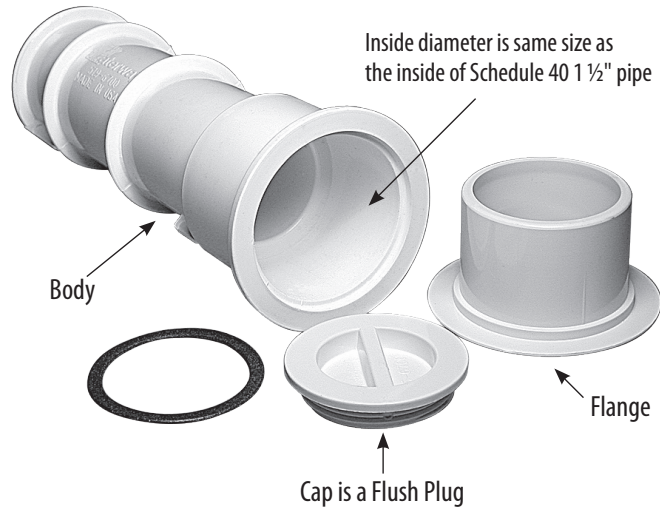

Accessories

Part No.	Description	Color	Case Weight	Case Quantity	List (US \$)
640-2900	2" x 4" Deck/Gutter Drain - 2" S/FPT Assembly	White	17.04 lbs.	40 (bulk)	13.50
640-2901	2" x 4" Deck/Gutter Drain - 2" S/FPT Assembly	Black	17.04 lbs.	40 (bulk)	14.60
640-2907	2" x 4" Deck/Gutter Drain - 2" S/FPT Assembly	Gray	17.04 lbs.	40 (bulk)	14.60
640-2909-DKG	2" x 4" Deck/Gutter Drain - 2" S/FPT Assembly	Dark Gray	17.04 lbs.	40 (bulk)	14.60
640-2909-BEI	2" x 4" Deck/Gutter Drain - 2" S/FPT Assembly	Beige	17.04 lbs.	40 (bulk)	14.60
640-2800	2" x 4" Deck/Gutter Grate (with screws)	White	11.05 lbs.	150 (indiv.)	6.57
640-2801	2" x 4" Deck/Gutter Grate (with screws)	Black	11.05 lbs.	150 (indiv.)	7.27
640-2807	2" x 4" Deck/Gutter Grate (with screws)	Gray	11.05 lbs.	150 (indiv.)	7.27
640-2809-DKG	2" x 4" Deck/Gutter Grate (with screws)	Dark Gray	11.05 lbs.	150 (indiv.)	7.27
640-2809-BEI	2" x 4" Deck/Gutter Grate (with screws)	Beige	11.05 lbs.	150 (indiv.)	6.57
640-3000	2" x 4" Deck/Gutter 3-Bar Grate and Frame Assembly	White	11.45 lbs.	200 (bulk)	9.27
640-3001	2" x 4" Deck/Gutter 3-Bar Grate and Frame Assembly	Black	11.45 lbs.	200 (bulk)	10.41
640-3007	2" x 4" Deck/Gutter 3-Bar Grate and Frame Assembly	Gray	11.45 lbs.	200 (bulk)	10.41
540-3169-BEI	6" Valve Niche Assembly (cover and flange)	Beige	17.36 lbs.	30 (indiv.)	19.44
540-6460WW	9" Round Renegade Skimmer Lid & Mounting Ring Assembly	White	16.51 lbs.	13 (indiv.)	45.10
540-6461WW	9" Round Renegade Skimmer Lid & Mounting Ring Assembly	Black	16.51 lbs.	13 (indiv.)	47.71
540-6467WW	9" Round Renegade Skimmer Lid & Mounting Ring Assembly	Gray	16.51 lbs.	13 (indiv.)	47.71
540-6469WW-BEI	9" Round Renegade Skimmer Lid & Mounting Ring Assembly	Beige	16.51 lbs.	13 (indiv.)	47.71
540-6469WW-DKG	9" Round Renegade Skimmer Lid & Mounting Ring Assembly	Dark Gray	16.51 lbs.	13 (indiv.)	47.71
540-6480WW	10" Square Renegade Skimmer Lid & Mounting Ring Assembly	White	17.59 lbs.	9	48.57
540-6487WW	10" Square Renegade Skimmer Lid & Mounting Ring Assembly	Gray	17.59 lbs.	9	51.16
540-6489WW-BEI	10" Square Renegade Skimmer Lid & Mounting Ring Assembly	Beige	17.59 lbs.	9	51.16
429-4010	Escutcheon Ladder Flange (Base Plate)	White	19.79 lbs.	150 (bulk)	3.76
429-4017	Escutcheon Ladder Flange (Base Plate)	Gray	19.79 lbs.	150 (bulk)	4.26
429-4019-BEI	Escutcheon Ladder Flange (Base Plate)	Beige	19.79 lbs.	150 (bulk)	4.26
642-2130	Lid Deck Pac-Fab 51-3030 Replacement Lid	White	31.31 lbs.	60 (bulk)	25.38
672-4540	6" Niche Cover	White	4.62	20	14.06
672-4541	6" Niche Cover	Black	--	--	14.06
672-4547	6" Niche Cover	Gray	4.62	20	14.06
672-4549-BEI	6" Niche Cover	Beige	4.62	20	14.06
540-3160	6" Valve Niche Assembly (cover and flange) - 6" S	White	17.36 lbs.	30 (indiv.)	19.44
540-3161	6" Valve Niche Assembly (cover and flange) - 6" S	Black	17.36 lbs.	30 (indiv.)	19.44
540-3167	6" Valve Niche Assembly (cover and flange) - 6" S	Gray	17.36 lbs.	30 (indiv.)	19.44