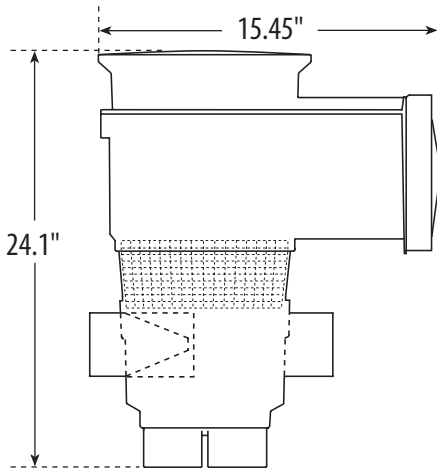

The skimmer is a very important part of the filtration system on a swimming pool. The skimmer is permanently installed to skim the top of the pool to collect dirt and debris before they have a chance to sink to the bottom of the pool. The Waterway Renegade Venturi Skimmer has the latest in high tech features and "Service-Ease" design making this the ultimate pool skimmer!