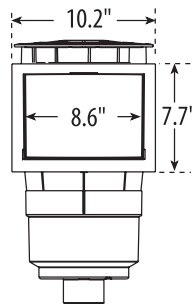

Pool Skimmers and Skim Filters / Renegade Gunite In-Ground Skimmers

FEATURES:

- NSF Approved with Flow Rate of 75 GPM
- PVC sockets for better glue joints
- 2" socket is 2 1/2" spigot for more flow
- 1 1/2" socket is 2" spigot for easier plumbing
- 1/2" socket for overflow hose
- Large locking skimmer basket
- Easy access spring-loaded weir door simplifies replacement
- Optional float valve
- Optional skimmer test kit

Two Port

Two Port

Two Port Side-By-Side

Square Lid

Waterway's Renegade Gunite Skimmer is designed for better and easier installations while maximizing flow. The large skimmer basket locks into place. High flow rate of 75 gallons per minute.