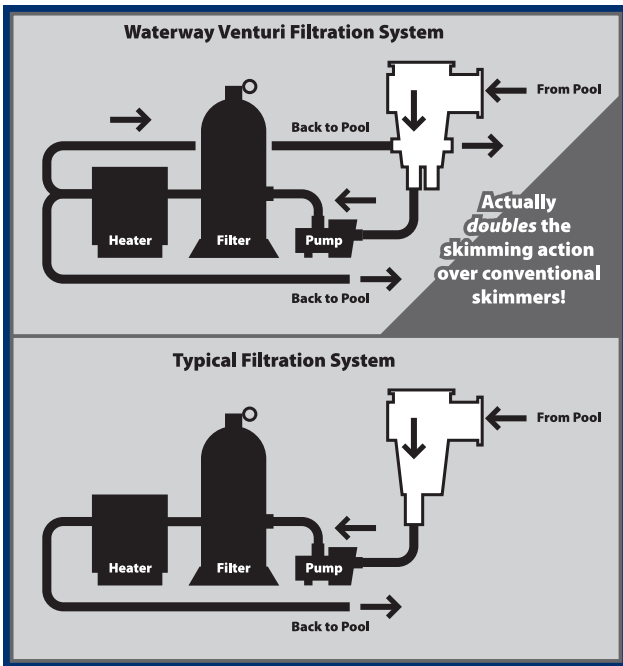

FEATURES:

- PVC sockets for better glue joints
- Longer screws for one-piece fiberglass pools
- 2" socket is 2 ½" spigot for more flow
- 1 ½" socket is 2" spigot for easier plumbing
- ½" socket for overflow hose
- Large locking skimmer basket
- Easy access spring-loaded weir door simplifies replacement and installation
- High flow rate of 75 GPM
- Optional float valve
- Optional skimmer test kit
- Lock-Down vacuum plate and 2 extension collars are included

Pool Skimmers and Skim Filters / Renegade Venturi In-Ground Skimmers

FEATURES:

- By using a Venturi, this skimmer doubles the cleaning power without increasing energy costs
- Massive 9" deep basket (twice the size of standard skimmer baskets), can hold 289 cubic inches of debris
- Basket and vacuum plate lock into place instead of floating up when the pump is off
- Weir door is spring-loaded for easy removal- no screws
- NSF approved for 75 GPM – highest in the industry

The skimmer is a very important part of the filtration system on a swimming pool. The skimmer is permanently installed to skim the top of the pool to collect dirt and debris before they have a chance to sink to the bottom of the pool. The Waterway Renegade Venturi Skimmer has the latest in high tech features and "Service-Ease" design making this the ultimate pool skimmer!

For replacement parts, see page 333.

The Waterway Venturi Skimmer pulls as much water as the pump, doubling the skimming action while NOT increasing energy costs.

The basket for the Venturi Skimmer and the Deep Basket Skimmer is 9" deep, making the Waterway basket the largest in the industry for extra leaf and debris holding capacity.