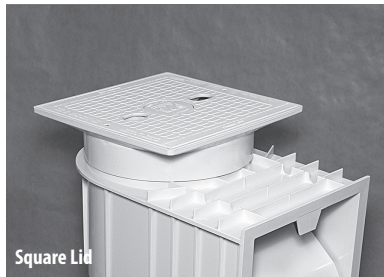

Square Lid

For replacement parts, see page 335.