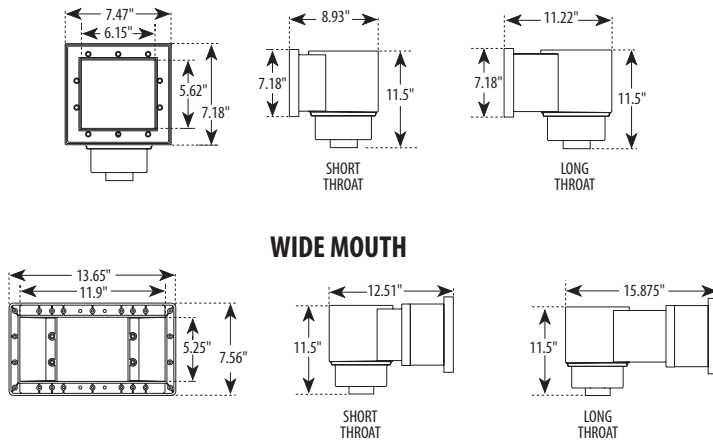

Wide Mouth/Short Throat

Pool Skimmers and Skim Filters / Flo-Pro II Above Ground Skimmers

FEATURES:

- Deep body, larger locking basket
- Long or short throat
- Basket accessible from top or front
- Durable one-piece ABS (wide mouth is two piece)
- 1 1/2" FPT
- 1 1/2" hose adapter included

STANDARD MOUTH

Short Throat