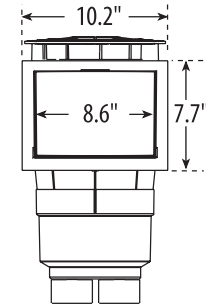

Pool Skimmers and Skim Filters / Renegade Gunite In-Ground Skimmers

FEATURES:

- NSF Approved with Flow Rate of 75 GPM
- PVC sockets for better glue joints
- 2" socket is 2 1/2" spigot for more flow
- 1 1/2" socket is 2" spigot for easier plumbing
- 1/2" socket for overflow hose
- Large locking skimmer basket
- Easy access spring-loaded weir door simplifies replacement
- Optional float valve
- Optional skimmer test kit

Two Port

Two Port

Two Port Side-By-Side

Square Lid

Waterway's Renegade Gunite Skimmer is designed for better and easier installations while maximizing flow. The large skimmer basket locks into place. High flow rate of 75 gallons per minute.