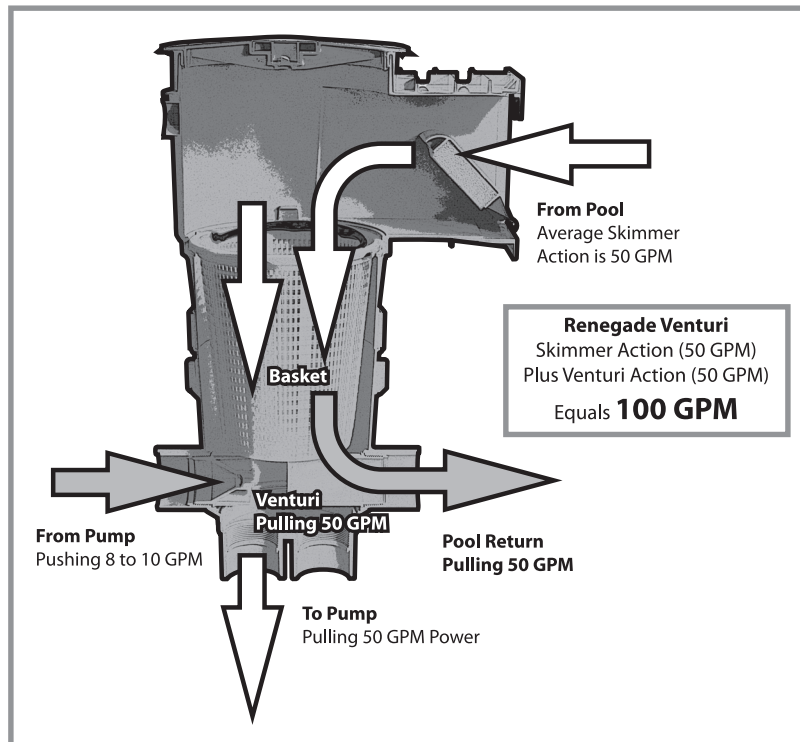

For replacement parts, see page 333.

The Waterway Venturi Skimmer pulls as much water as the pump, doubling the skimming action while NOT increasing energy costs.