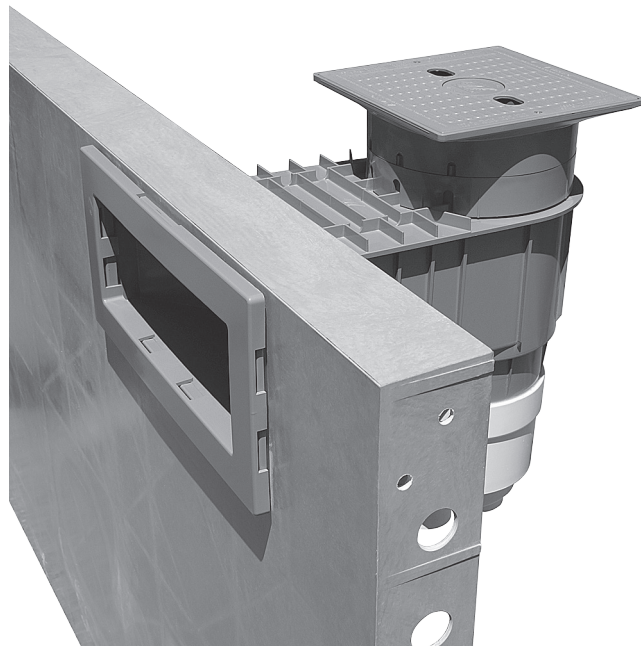

Renegade Skimmers with Square & Round Lid & Mounting Kit

Part No.	Description	Color	Weight (lbs.)	List (US \$)
540-6460WW	9" Round Renegade Skimmer Lid & Mounting Ring Assembly	White	1.18	45.10
540-6461WW	9" Round Renegade Skimmer Lid & Mounting Ring Assembly	Black	1.18	47.71
540-6467WW	9" Round Renegade Skimmer Lid & Mounting Ring Assembly	Gray	1.18	47.71
540-6469WW-B	9" Round Renegade Skimmer Lid & Mounting Ring Assembly	Beige	1.18	47.71
540-6469WW-D	9" Round Renegade Skimmer Lid & Mounting Ring Assembly	Dark Gray	1.18	47.71
540-6480WW	10" Square Renegade Skimmer Lid & Mounting Ring Assembly	White	1.75	48.57
540-6487WW	10" Square Renegade Skimmer Lid & Mounting Ring Assembly	Gray	1.75	51.16
540-6489WW-B	10" Square Renegade Skimmer Lid & Mounting Ring Assembly	Beige	1.75	51.16

Pool Skimmers and Skim Filters / Renegade Vinyl Liner and Fiberglass In-Ground Skimmers

FEATURES:

- PVC sockets for better glue joints
- 2" socket is 2 1/2" spigot for more flow
- 1 1/2" socket is 2" spigot for easier plumbing
- 1/2" socket for overflow hose
- Large locking skimmer basket
- Easy access spring-loaded weir door simplifies replacement and installation
- High flow rate of 75 GPM
- Optional float valve
- Optional skimmer test kit
- Lock-Down vacuum plate and an extension collar are included

Fits all currently manufactured steel and polymer walls!

For replacement parts, see page 334.

The Renegade skimmer from Waterway is the only choice you'll need to make for your vinyl liner pool installations. The Renegade In-Ground Vinyl Pool Skimmer is designed to work with all existing vinyl liner steel, polymer or fiberglass pool walls. Available in a wide variety of models – either standard or wide-mouth in your choice of white or gray, the Renegade includes a lock-down vacuum plate, extension collar and one of the largest skimmer baskets available. It twist-locks to prevent floating and easy-access. Renegade's spring-loaded weir door makes replacements a snap.