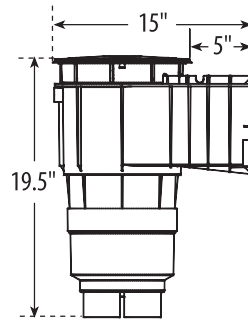

Pool Skimmers and Skim Filters / Renegade Gunite In-Ground Skimmers

FEATURES:

- NSF Approved with Flow Rate of 75 GPM
- PVC sockets for better glue joints
- 2" socket is 2 1/2" spigot for more flow
- 1 1/2" socket is 2" spigot for easier plumbing
- 1/2" socket for overflow hose
- Large locking skimmer basket
- Easy access spring-loaded weir door simplifies replacement
- Optional float valve
- Optional skimmer test kit

Two Port

Two Port

Two Port Side-By-Side

Square Lid

Waterway's Renegade Gunite Skimmer is designed for better and easier installations while maximizing flow. The large skimmer basket locks into place. High flow rate of 75 gallons per minute.