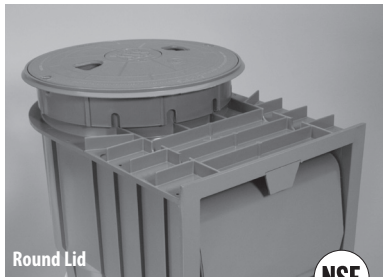

Pool Skimmers and Skim Filters / Renegade Gunite In-Ground Skimmers

FEATURES:

- NSF Approved with Flow Rate of 75 GPM
- PVC sockets for better glue joints
- 2" socket is 2 1/2" spigot for more flow
- 1 1/2" socket is 2" spigot for easier plumbing
- 1/2" socket for overflow hose
- Large locking skimmer basket
- Easy access spring-loaded weir door simplifies replacement
- Optional float valve
- Optional skimmer test kit

Two Port

Two Port

Two Port Side-By-Side

Square Lid

Waterway's Renegade Gunite Skimmer is designed for better and easier installations while maximizing flow. The large skimmer basket locks into place. High flow rate of 75 gallons per minute.