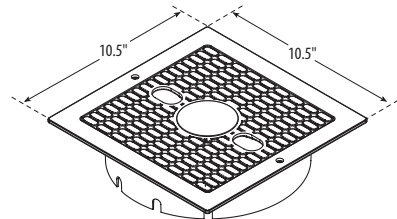

Pool Skimmers and Skim Filters / Renegade Gunite In-Ground Skimmers

FEATURES:

- NSF Approved with Flow Rate of 75 GPM
- PVC sockets for better glue joints
- 2" socket is 2 1/2" spigot for more flow
- 1 1/2" socket is 2" spigot for easier plumbing
- 1/2" socket for overflow hose
- Large locking skimmer basket
- Easy access spring-loaded weir door simplifies replacement
- Optional float valve
- Optional skimmer test kit

Two Port

Two Port

Two Port Side-By-Side

Square Lid

Waterway's Renegade Gunite Skimmer is designed for better and easier installations while maximizing flow. The large skimmer basket locks into place. High flow rate of 75 gallons per minute.