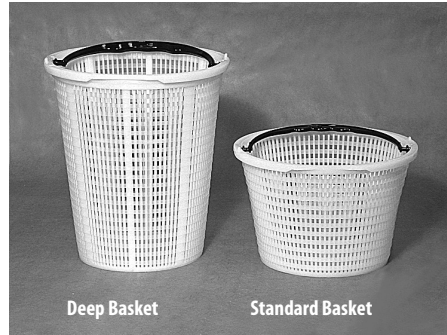

The basket for the Venturi Skimmer and the Deep Basket Skimmer is 9" deep, making the Waterway basket the largest in the industry for extra leaf and debris holding capacity.

Skimmers / Skim Filters

Renegade Gunite Venturi In-Ground Skimmer

Part No.	Description	Color	List (US $)
540-5300*	2" Socket	White	272.96
540-5301	2" Socket	Black	286.61
540-5307	2" Socket	Gray	286.61
540-5309-BEI	2" Socket	Beige	286.61
540-5300-9B	2" Socket	White/Beige Lid	221.46

*NSF

Renegade Vinyl Liner Venturi In-Ground Skimmer

Part No.	Description	Color	List (US $)
540-5700	2" Socket	White	317.48
540-5710*	2" Socket with Wide Mouth	White	362.83
540-5717	2" Socket with Wide Mouth	Gray	371.90

*NSF

Renegade Gunite In-Ground Skimmer - Deep Basket without Venturi

Part No.	Description	Color	List (US $)
540-5310*	2" Socket	White	212.70
540-5311	2" Socket	Black	225.20
540-5317	2" Socket	Gray	225.20
540-5319-BEI	2" Socket	Beige	225.20
540-5310-9B	2" Socket	White/Beige Lid	212.70
540-5320	2" Socket with Float Valve	White	239.60

*NSF

Renegade Vinyl Liner In-Ground Skimmer - Deep Basket without Venturi

Part No.	Description	Color	List (US $)
540-5720*	2" Socket	White	246.30
540-5730*	2" Socket with Wide Mouth	White	284.63
540-5737	2" Socket with Wide Mouth	Gray	295.59

*NSF