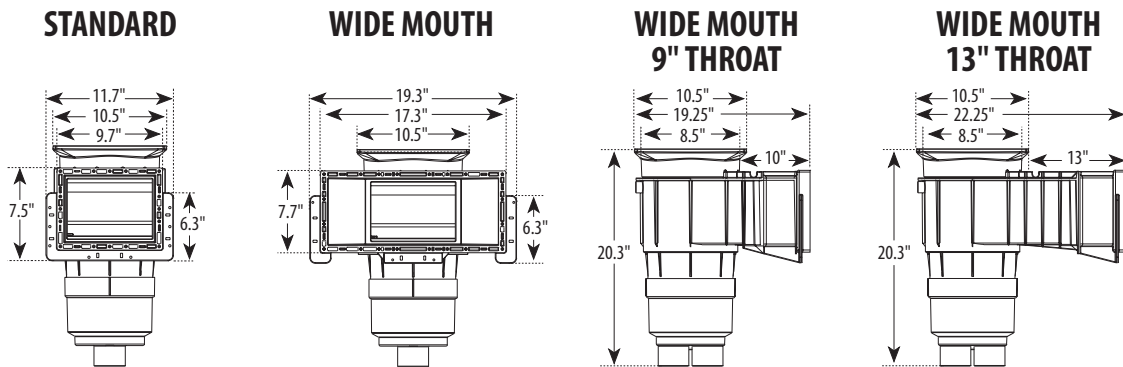

Renegade Vinyl Liner Skimmers - 2-Port - Square Lid

Part No.	Description	Throat	Color	List (US $)
540-8400	Standard Vinyl Liner In-Ground Skimmer - 2" Socket	--	White	231.28
540-8407	Standard Vinyl Liner In-Ground Skimmer - 2" Socket	--	Gray	247.55
540-8430	Standard Vinyl Liner In-Ground Skimmer - 1 1/2" Socket	--	White	231.28
540-8437	Standard Vinyl Liner In-Ground Skimmer - 1 1/2" Socket	--	Gray	247.55
540-8500	Wide-Mouth Vinyl Liner In-Ground Skimmer - 2" Socket	9"	White	289.09
540-8507	Wide-Mouth Vinyl Liner In-Ground Skimmer - 2" Socket	9"	Gray	298.33
540-8530	Wide-Mouth Vinyl Liner In-Ground Skimmer - 1 1/2" Socket	9"	White	289.10
540-8537	Wide-Mouth Vinyl Liner In-Ground Skimmer - 1 1/2" Socket	9"	Gray	298.33
540-8550	Wide-Mouth Vinyl Liner In-Ground Skimmer - 2" Socket	13"	White	299.78
540-8557	Wide-Mouth Vinyl Liner In-Ground Skimmer - 2" Socket	13"	Gray	309.24
540-8580	Wide-Mouth Vinyl Liner In-Ground Skimmer - 1 1/2" Socket	13"	White	299.78
540-8587	Wide-Mouth Vinyl Liner In-Ground Skimmer - 1 1/2" Socket	13"	Gray	309.24

Renegade Vinyl Liner Skimmers - 2-Port - Round Lid

Part No.	Description	Color	List (US $)
540-8460	Standard Vinyl Liner In-Ground Skimmer - 1 1/2" Socket	White	231.28