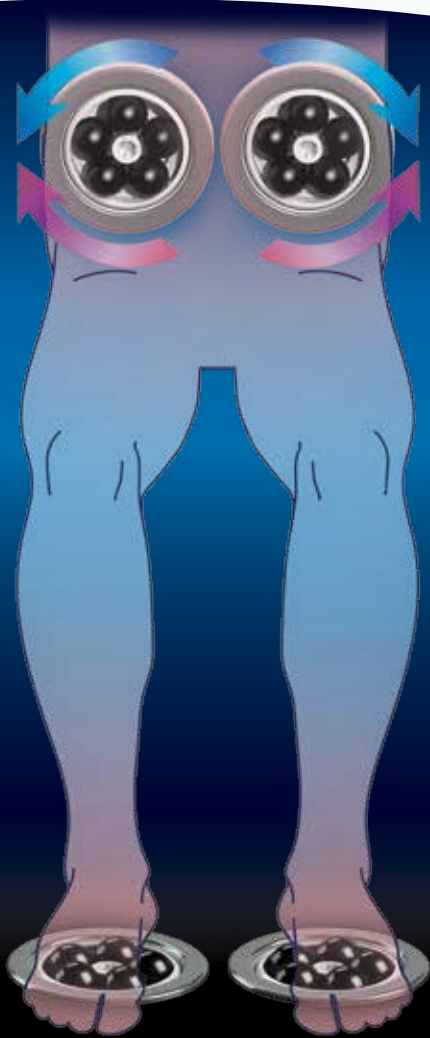

## AQUA-FORCE

**Experience the next generation  
of roller ball massage therapy.**

Waterway's new **Aqua-Force  
Carousel Jet** incorporates the  
latest advances in modern  
massage technology  
into a spa jet to simulate  
a professional massage  
without leaving your home.

### **FEATURES:**

- Provides the ultimate shoulder, back and foot acupressure massage therapy
- Five 1¾" diameter spinning roller balls kneads your body in ways other jets can't
- Operates on hydro injection
- Multi-directional and speed control at the flip of a valve lever
- Ideal for relieving stress and healing
- Large, elegant stainless steel escutcheon
- Roller ball carousel cartridge is removable for easy servicing

## AQUA-FORCE

**Carousel Jet Massage for Neck, Upper Back, Lower Back and Feet**

*Aqua-Force Carousel Jets rotate both clockwise and counter-clockwise for maximum therapeutic effect and blood flow stimulation. Jets installed on spa floor are perfect for relief of foot pain!*