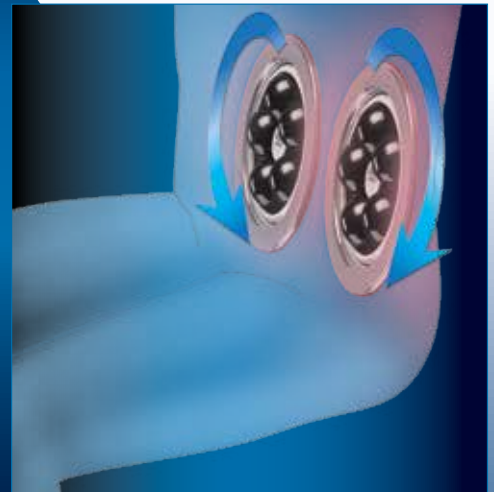

## AQUA-FORCE

**Experience the next generation  
of roller ball massage therapy.**

Waterway's new **Aqua-Force  
Carousel Jet** incorporates the  
latest advances in modern  
massage technology  
into a spa jet to simulate  
a professional massage  
without leaving your home.

### **FEATURES:**

- Provides the ultimate shoulder, back and foot acupressure massage therapy
- Five 1¾" diameter spinning roller balls kneads your body in ways other jets can't
- Operates on hydro injection
- Multi-directional and speed control at the flip of a valve lever
- Ideal for relieving stress and healing
- Large, elegant stainless steel escutcheon
- Roller ball carousel cartridge is removable for easy servicing

## AQUA-FORCE

**Carousel Jet Massage for Neck, Upper Back, Lower Back and Feet**

*Aqua-Force Carousel Jets rotate both clockwise and counter-clockwise for maximum therapeutic effect and blood flow stimulation. Jets installed on spa floor are perfect for relief of foot pain!*