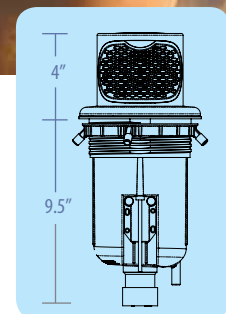

## 6" Pop Up Speaker

LED Glo Tube ready... for exotic spa lighting... and listening!

**Compact Design**

**NEW**

**30% shorter than previous model**