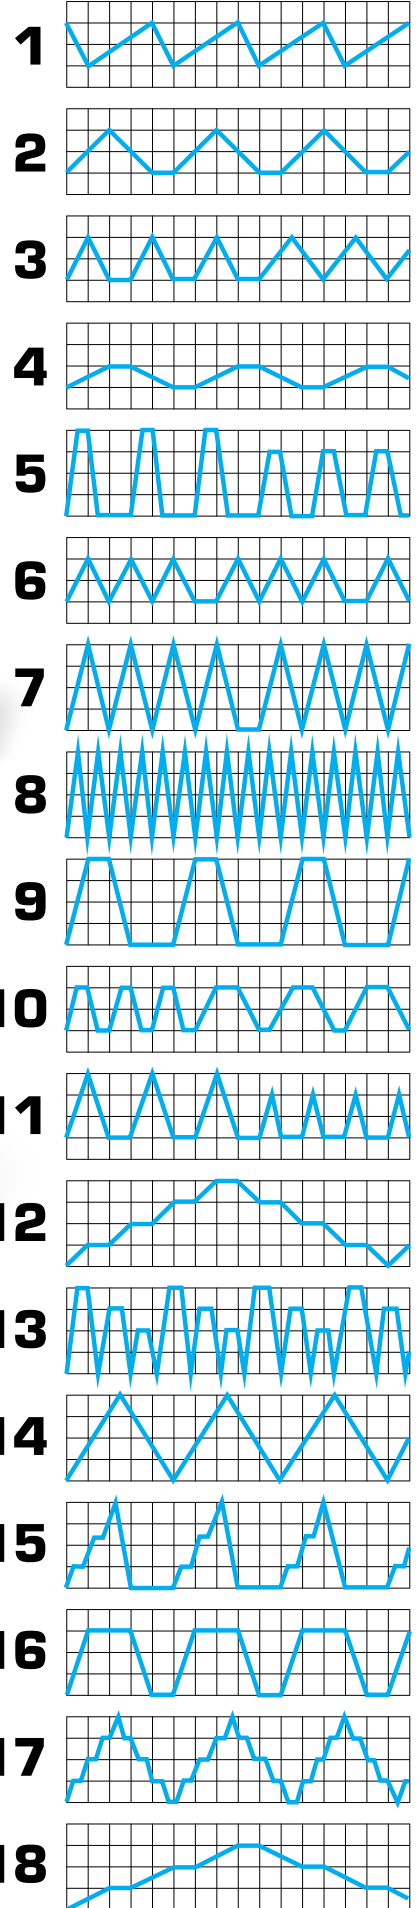

TVST TRUE VARIABLE SPEED THERAPY

Waterway's innovated TVST (True Variable Speed Therapy) system allows the user to program multiple options for a greater hot tub therapy experience. There is now a choice of either adjusting the pumps speed control from 1% to 100% *or* selecting one of eighteen different pre-programmed therapy options to achieve the ultimate massage treatment.

Increase any gadgetier's WOW factor exponentially with the added features!

NEO SPA CONTROL & TOUCHSCREEN WITH 1.5 HP EX2 OR 4 HP EXECUTIVE VARIABLE SPEED SYSTEMS

CUSTOMER BENEFITS:

- Programmable therapy options
 - True variable therapy
 - Sequential pulse/flow combinations
 - Adjustable duration controls
- Super quiet operation
- Eliminates the need for a separate circulation pump and associated plumbing
- Ultra-durable construction
- Easy to install and maintain

FEATURES:

- Built-in programmable variable speed drive, allows for 1-100% flow control
- Proven Executive and EX2 wet ends
- Preprogrammed wave/pulse sequences
- Silicone carbide seals, Viton bellows, 316SS casing
- Totally enclosed motor construction
- Maintains efficiency at lower speeds
- Precise and continuous variable speed control with NEO Spa Pack