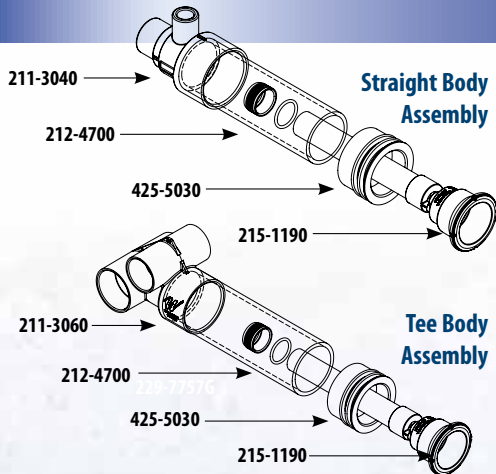

## Poly Storm Thread-In Gunite Body Assemblies

Description	White	Black	Gray
Straight Body Assembly - 1" Spigot Air x 1 1/2" Spigot Water - Niche	229-1100	229-1101	229-1107
Tee Body Assembly - 1 1/2" S Air x 2" S Water - Threaded Ring and Niche	229-1110	229-1111	229-1117
Straight Body Only	211-3040	NA	NA
Tee Body Only	211-3060	NA	NA
Threaded Retainer Ring with O-Ring	212-4700	NA	NA
Poly Gunite Jet Niche Adapter	425-5030	NA	NA
Wall Fitting	215-1190	215-1191	215-1197