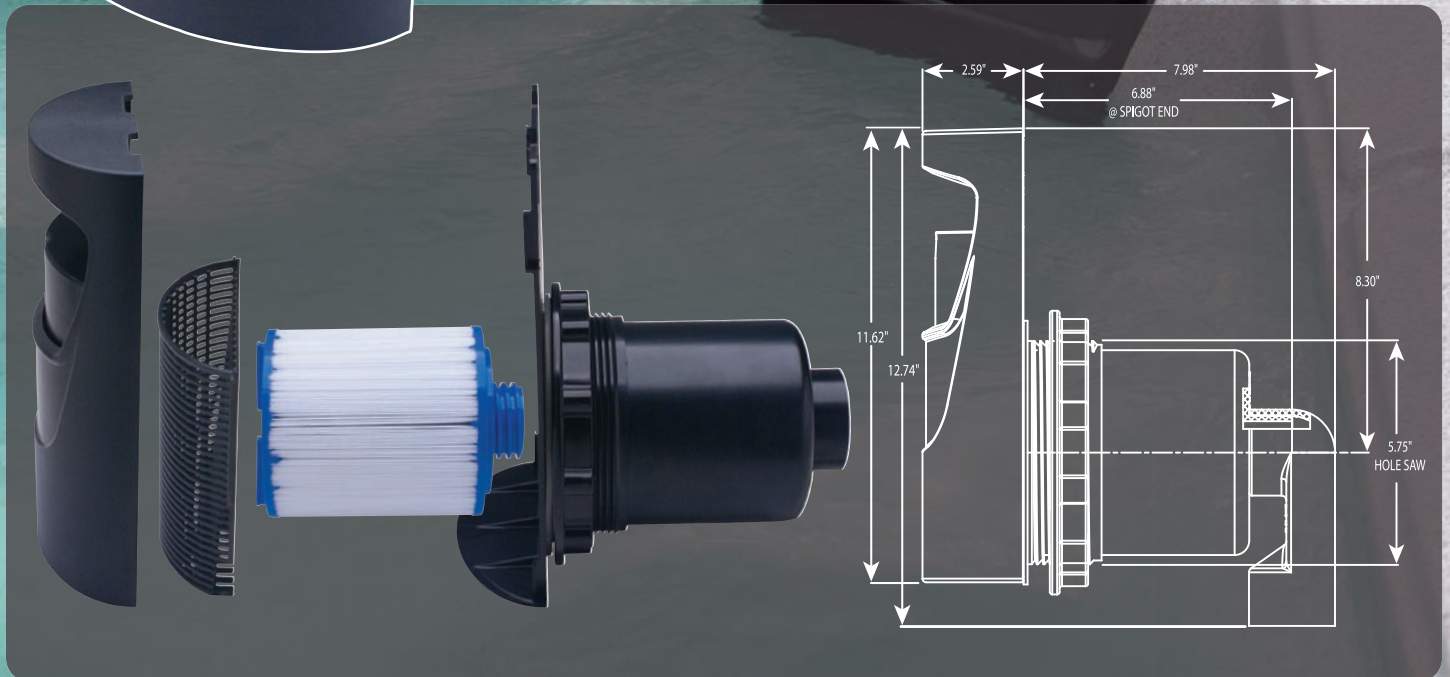

Deluxe Strip Skim Filter

FEATURES:

- Floating guillotine-style weir
- Easy through-wall installation
- Requires only one round hole to mount
- Easily accessible basket
- Easily accessible cartridge

510-6910 Deluxe Strip Skim Filter - 2" S

Waterway^{TM}

2200 East Sturgis Road, Oxnard, California 93030 • Ph. 805-981-0262 • Fax 805-981-9403
waterway@waterwayplastics.com • www.waterwayplastics.com