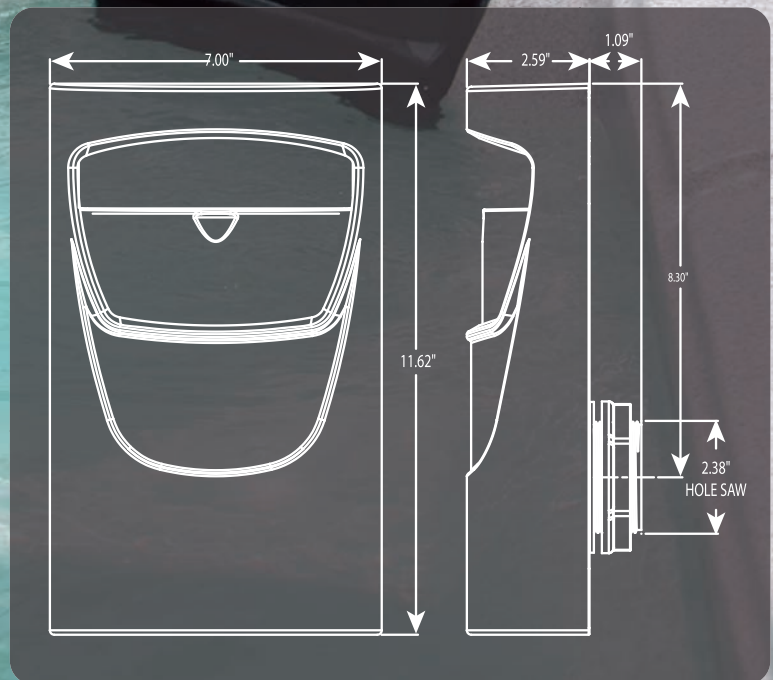

Deluxe Strip Skimmer

FEATURES:

- Floating guillotine-style weir
- Easy through-wall installation
- Requires only one round hole to mount
- Easily accessible basket

510-6900 Deluxe Strip Skimmer - 1 1/2" S

WaterwayTM

2200 East Sturgis Road, Oxnard, California 93030 • Ph. 805-981-0262 • Fax 805-981-9403
waterway@waterwayplastics.com • www.waterwayplastics.com

Deluxe Strip Skim Filter

FEATURES:

- Floating guillotine-style weir
- Easy through-wall installation
- Requires only one round hole to mount
- Easily accessible basket
- Easily accessible cartridge