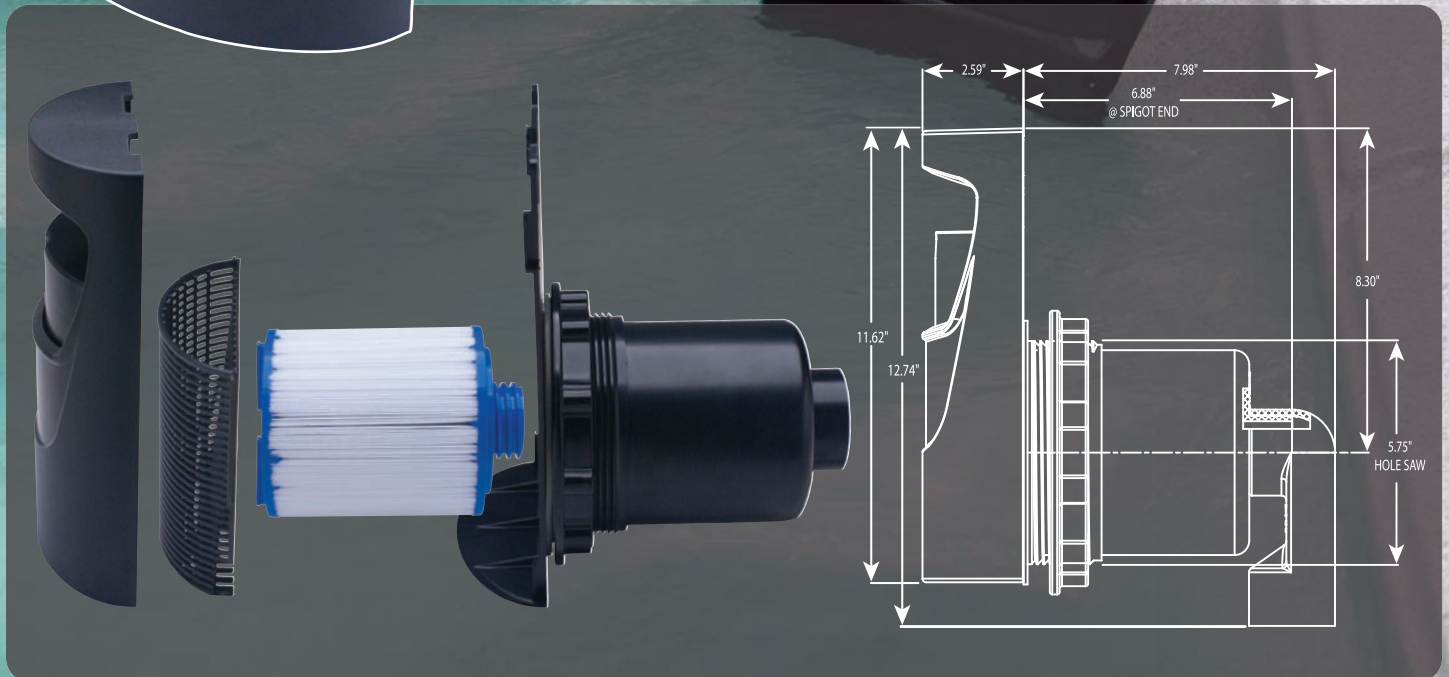

Deluxe Strip Skimmer

FEATURES:

- Floating guillotine-style weir
- Easy through-wall installation
- Requires only one round hole to mount
- Easily accessible basket

510-6900 Deluxe Strip Skimmer - 1 1/2" S

FEATURES:

- Floating guillotine-style weir
- Easy through-wall installation
- Requires only one round hole to mount
- Easily accessible basket
- Easily accessible cartridge

510-6910 Deluxe Strip Skim Filter - 1 1/2" S