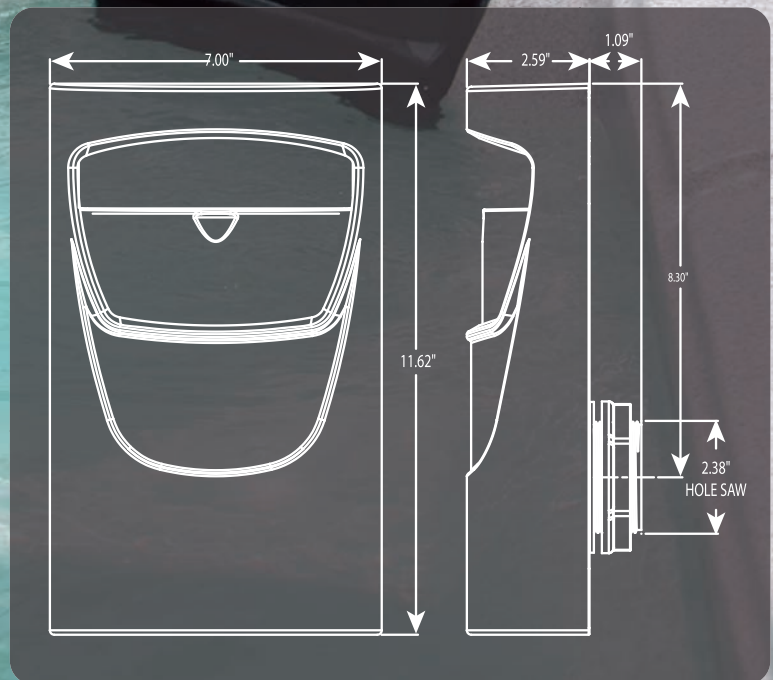

Deluxe Strip Skimmer

FEATURES:

- Floating guillotine-style weir
- Easy through-wall installation
- Requires only one round hole to mount
- Easily accessible basket

510-6900 Deluxe Strip Skimmer - 1 1/2" S

FEATURES:

- Floating guillotine-style weir
- Easy through-wall installation
- Requires only one round hole to mount
- Easily accessible basket
- Easily accessible cartridge

510-6910 Deluxe Strip Skim Filter - 1 1/2" S