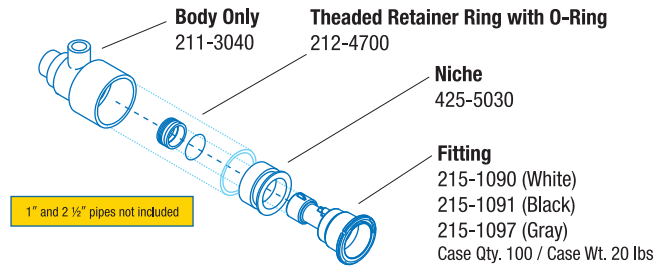

Poly Storm Gunite Straight Body Assembly

1" Spigot Air x 2" Spigot Water Body Fitting, Threaded Ring and Niche

- 210-3840 (White)
- 210-3841 (Black)
- 210-3847 (Gray)

Case Qty. 30
Case Wt. 15 lbs.

Poly Gunite Jet Niche