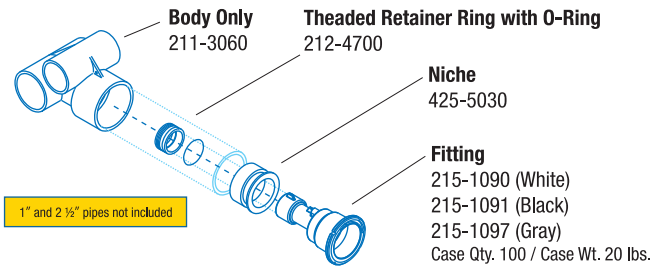

Surveys show that spa builders prefer Waterway jets.