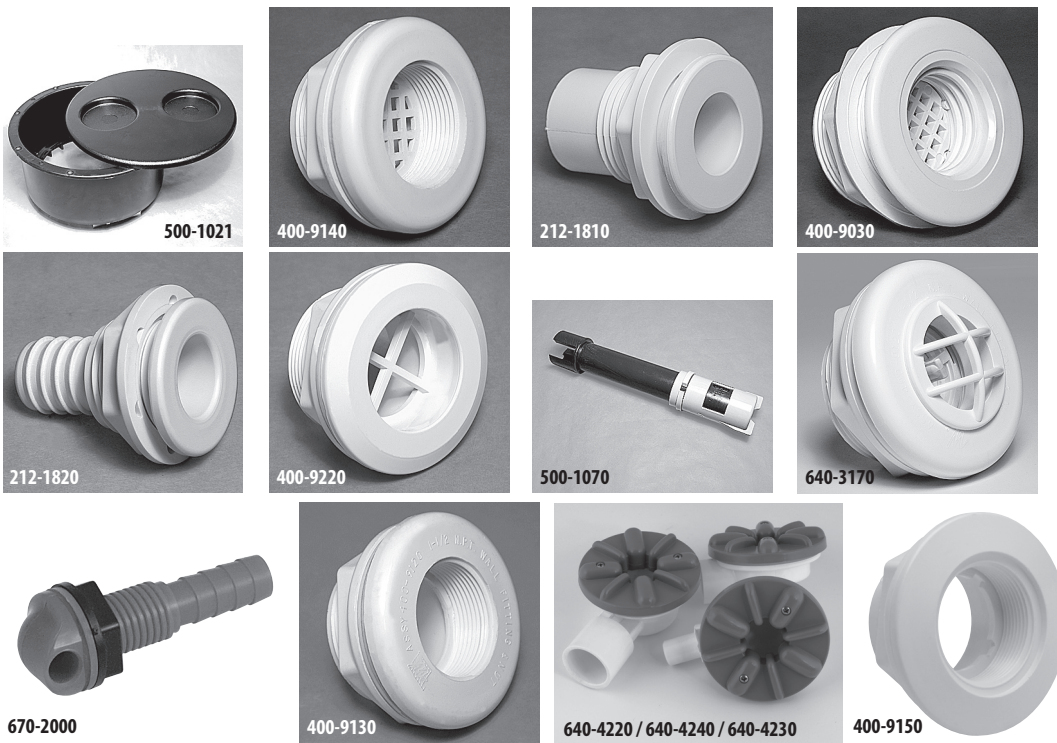

Filter Accessories

Part No.	Description	Case Quantity	List (US $)
500-1021	Filter Niche with 2-Cup Holder Lid and Screws - Black	6	27.94
400-9140	Cartridge Mounting Assembly - 1 1/2" NPT - with Grate	150	7.34
212-1810	Thru Wall Fitting Assembly - 1/2" S x 1/2" S	150	10.80
400-9030	Cartridge Mounting Assembly with Grate - 2" S x 1 1/2" Acme	100	13.14
212-1820	Bulkhead Wall Fitting Assembly - 3/4" RB	150	10.80
400-9220	Vent Wall Fitting Assembly with Grate (color matching available)	50	6.74
500-1070	10-Tablet Brominator Assembly	70	23.91
640-3170	Suction Wall Fitting Assembly with Bypass Valve	40	15.10
400-9120	Cartridge Mounting Assembly - 1 1/2" NPT	150	6.74
400-9130	Cartridge Mounting Assembly - 2" NPT	100	13.14
670-2000	Water Nozzle Wall Fitting Assembly	200	6.06
640-4220	Lo-Pro 3/4" SB 90° Return Fitting Assembly	40	17.20
640-4240	Lo-Pro 3/4" S 90° Return Fitting Assembly	40	17.20
640-4230	Lo-Pro 1" S 90° Return Fitting Assembly	40	17.20
400-9150	Return Wall Fitting Assembly - 1 1/2" FPT x 1 1/2" S	50	8.38