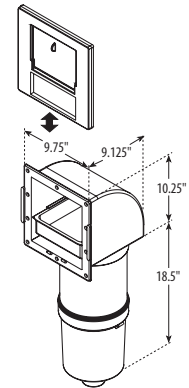

Spa Skimmers and Filters / Front Access Skim Filters

FEATURES:

- 50 sq. ft. Cartridges (2) (100 sq. ft. total)
- 2" Spigot Output Ports (2)
- Extra Large 5 1/2" x 14" Weir Area
- Extra Large 8" x 14" Basket
- Easy Access to Basket and Cartridges
- Easy Through-Wall Installation

510-6600

Hole Size 8.75" x 15.5"

FEATURES:

- 50 sq. ft. Cartridge
- 2" Spigot Output Port
- Easy access to basket and cartridges
- Easy Through-Wall Installation

510-9000

510-9020

510-6620

510-6700

Hole Size 8.75" x 15.5"

FEATURES:

- 50 sq. ft. Cartridges (4) (200 sq. ft. total)
- 2" Spigot Outlet Ports (2)

510-9100

FEATURES:

- 50 sq. ft. Cartridges (2) (100 sq. ft. total)

672-5090

Front Access Skim Filters