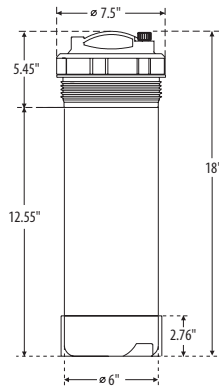

For replacement parts, see page 136.

Dyna-Flo XL Skim Filters

Part No.	Socket Size	Filter Size	Filter Length	List (US \$)
512-0270	2"	75 sq. ft.	21 3/4"	282.97
512-0210	2"	100 sq. ft.	26 1/4"	303.23
512-2550	2 1/2"	50 sq. ft.	21 3/4"	268.79
512-2570	2 1/2"	75 sq. ft.	21 3/4"	282.97
512-2510	2 1/2"	100 sq. ft.	26 1/4"	303.23

Ultra Skim Filter

Part No.	Filter Size	Filter Length	List (US \$)
514-6550	50 sq. ft.	19 3/8"	223.13

500-2500

For replacement parts, see page 132.

1 1/2" and 2" Top-Load Filters

Part No.	Description	List (US \$)
500-2500	1 1/2" - 25 sq. ft. Cartridge with Plug	123.18
500-2510	1 1/2" - 25 sq. ft. Cartridge with Bypass Valve	145.52
500-2540	1 1/2" - 25 sq. ft. Cartridge with Plug and 10-Tablet Brominator	169.50
500-2550	1 1/2" - 25 sq. ft. Cartridge with Bypass Valve and 10-Tablet Brominator	169.50
500-5000	1 1/2" - 50 sq. ft. Cartridge with Plug	168.20
500-5010	1 1/2" - 50 sq. ft. Cartridge with Bypass Valve	168.20
500-5050	1 1/2" - 50 sq. ft. Cartridge with Bypass Valve and 10-Tablet Brominator	192.12
500-6010	1 1/2" - without Cartridge - with Bypass Valve	137.49
500-6050	1 1/2" - without Cartridge - with Bypass Valve and 10-Tablet Brominator	161.41
502-2500	2" - 25 sq. ft. Cartridge with Plug	155.72
502-2510	2" - 25 sq. ft. Cartridge with Bypass Valve	155.72
502-2530	2" - 25 sq. ft. Cartridge with Bypass Valve and Flow Restriction Tube	166.44
502-2550	2" - 25 sq. ft. Cartridge with Bypass Valve and 10-Tablet Brominator	169.50
502-5000	2" - 50 sq. ft. Cartridge with Plug	168.20
502-5010	2" - 50 sq. ft. Cartridge with Bypass Valve	168.20
502-5030	2" - 50 sq. ft. Cartridge with Bypass Valve and Flow Restriction Tube	179.00
502-5050	2" - 50 sq. ft. Cartridge with Bypass Valve and 10-Tablet Brominator	192.12