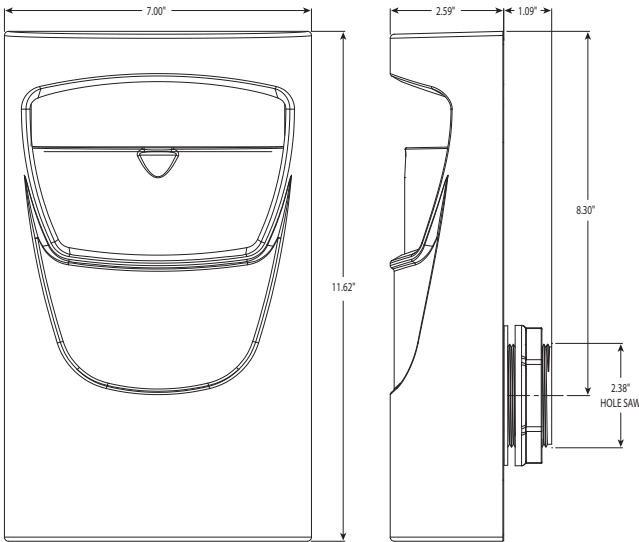

FEATURES:

- Floating guillotine-style weir
- Easy through-wall installation (requires only one round hole to mount)
- Easily accessible basket
- Skim Filter has easily accessible cartridge

Deluxe Strip Skimmer and Strip Skim Filter

Part No.	Description	Case Quantity	List (US \$)
510-6900	Deluxe Strip Skimmer - 1 1/2" S	50	80.68
510-6910	Deluxe Strip Skim Filter - 1 1/2" S	50	123.60

Spa Skimmers and Filters / Strip Skimmers

Strip Skimmers