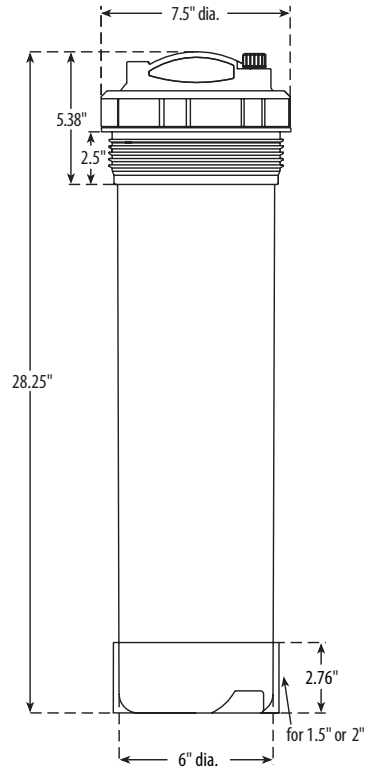

1 1/2" Top-Load Extended Filters

Part No.	Description	List (US $)
500-7500	75 sq. ft. Cartridge with Plug	201.35
500-7510	75 sq. ft. Cartridge with Bypass Valve	201.35
500-7550	75 sq. ft. Cartridge with Bypass Valve and 10 Tablet Brominator	225.24
500-9900	100 sq. ft. Cartridge with Plug	211.41
500-9910	100 sq. ft. Cartridge with Bypass Valve	211.41
500-9950	100 sq. ft. Cartridge with Bypass Valve and 10 Tablet Brominator	245.39

2" Top-Load Extended Filters

Part No.	Description	List (US $)
502-7500	75 sq. ft. Cartridge with Plug	201.34
502-7510	75 sq. ft. Cartridge with Bypass Valve	201.34
502-7550	75 sq. ft. Cartridge with Bypass Valve and 10 Tablet Brominator	218.70
502-9900	100 sq. ft. Cartridge with Plug	211.41
502-9910	100 sq. ft. Cartridge with Bypass Valve	211.25