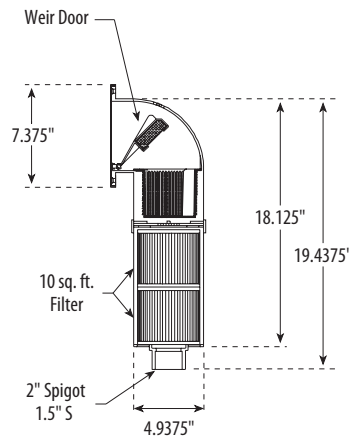

Part No.	Description	Case Quantity	List (US \$)
640-6920	Strip Skimmer - 1 1/2" x Standard Nut	35	25.61
640-6940	Strip Skimmer - 1 1/2" x 90° Ell	25	29.68
640-6960	Strip Skimmer - 1 1/2" x Straight Adapter Nut	25	29.66
640-6600	Adjustable Strip Skimmer with Lint Basket - 1/2" S Ell	20	45.17

510-1500

510-1600

INCLUDES:

- 10 sq. ft. Cartridge
- EZ Flow Basket
- Flow Control Diverter Plate
- Trim Plate - White
- Mounting Gasket

510-1650T

INCLUDES:

- 10 sq. ft. Cartridges (2)
- EZ Flow Basket
- Flow Control Diverter Plate
- Trim Plate - White
- Mounting Gasket

Front Access Skimmers and Skim Filters

Part No.	Description	Case Quantity	List (US \$)
510-1500	Square Spa Skimmer – 1 ½" S / 2" Spigot - Flow Control with Trim Plate	4	78.04
510-1600	Square Spa Skim Filter – 1 ½" / 2" Spigot - 10 sq. ft.	4	120.81
510-1650T	Square Spa Skim Filter – 1 ½" / 2" Spigot - 20 sq. ft.	2	154.37

Spa Skimmers and Filters / Front Access Skim Filters

FEATURES:

- 50 sq. ft. Cartridges (2) (100 sq. ft. total)
- 2" Spigot Output Ports (2)
- Extra Large 5 1/2" x 14" Weir Area
- Extra Large 8" x 14" Basket
- Easy Access to Basket and Cartridges
- Easy Through-Wall Installation