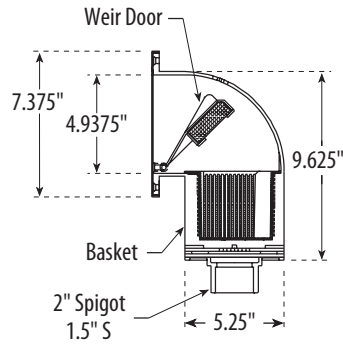

Part No.	Description	Case Quantity	List (US \$)
510-6900	Deluxe Strip Skimmer - 1 1/2" S	50	80.68
510-6910	Deluxe Strip Skim Filter - 1 1/2" S	50	123.60

Spa Skimmers and Filters / Strip Skimmers

Strip Skimmers

Part No.	Description	Case Quantity	List (US \$)
640-6920	Strip Skimmer - 1 1/2" x Standard Nut	35	25.61
640-6940	Strip Skimmer - 1 1/2" x 90° Ell	25	29.68
640-6960	Strip Skimmer - 1 1/2" x Straight Adapter Nut	25	29.66
640-6600	Adjustable Strip Skimmer with Lint Basket - 1/2" S Ell	20	45.17

510-1500

510-1600

INCLUDES:

- 10 sq. ft. Cartridge
- EZ Flow Basket
- Flow Control Diverter Plate
- Trim Plate - White
- Mounting Gasket

510-1650T

INCLUDES:

- 10 sq. ft. Cartridges (2)
- EZ Flow Basket
- Flow Control Diverter Plate
- Trim Plate - White
- Mounting Gasket