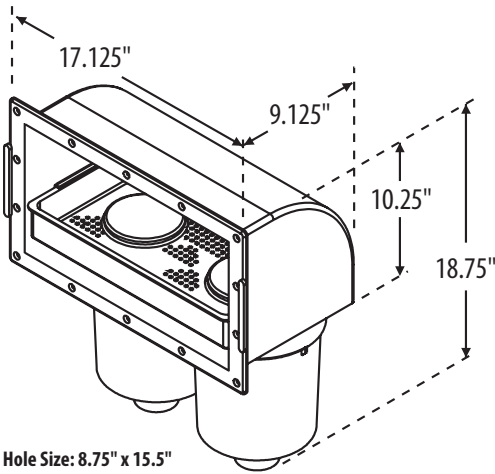

NEW

FEATURES:

- New Roadster grill design
- 50 sq. ft. Cartridges (2) (100 sq. ft. total)
- 2" Spigot Output Ports (2)
- Extra Large 5 1/2" x 14" Weir Area
- Extra Large 8" x 14" Basket
- Easy Access to Basket and Cartridges
- Easy Through-Wall Installation

100 sq. ft. Front Access Roadster Skim Filter

Part No.	Description	Case Quantity	List (US $)
510-6680	100 sq. ft. Front Access Roadster Skim Filter	--	296.84