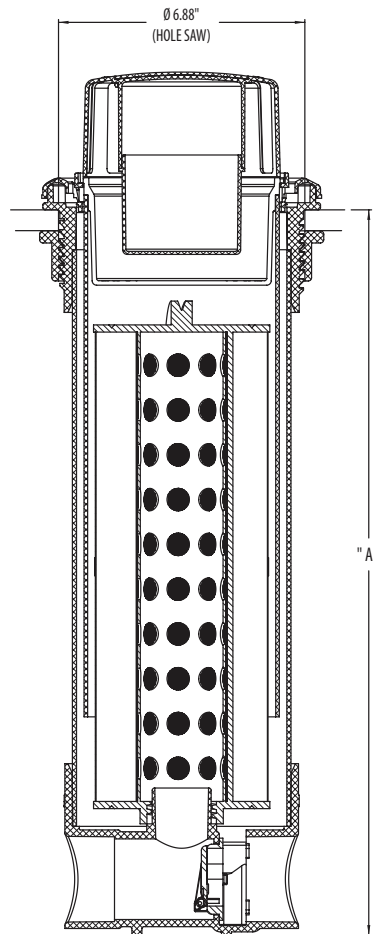

510-6600

Hole Size 8.75" x 15.5"

FEATURES:

- 50 sq. ft. Cartridge
- 2" Spigot Output Port
- Easy access to basket and cartridges
- Easy Through-Wall Installation

510-9000

510-9020

510-6620

510-6700

100 sq. ft. Front Access Roadster Skim Filter

Part No.	Description	Case Quantity	List (US \$)
510-6680	100 sq. ft. Front Access Roadster Skim Filter	--	296.84

Spa Skimmers and Filters / Teleweir Skim Filters

FEATURES:

- Cage-style tower eliminates unwanted vortexing
- Safety orientated
- Easily accessible basket for effortless cleaning
- Available in several different filter sizes
- 2" Socket IN/OUT plumbing
- Built in Check Valve
- Hole Saw Size: Ø 6.88"
- Custom logo plate available for volume orders

For replacement parts, see page 131.

Teleweir Skim Filters

Part No.	Description	"A" Dimension	Case Quantity	List (US \$)
510-4630	25 sq. ft. Teleweir Skim Filter	20.25 in.	20	193.58
510-4620	35 sq. ft. Teleweir Skim Filter	16.00 in.	20	203.25
510-4600	50 sq. ft. Teleweir Skim Filter	20.25 in.	20	206.75
510-4590	75 sq. ft. Teleweir Skim Filter	26.38 in.	20	217.26