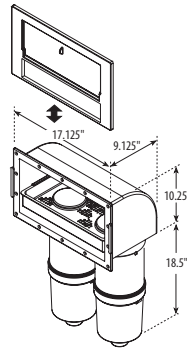

Spa Skimmers and Filters / Front Access Skim Filters

FEATURES:

- 50 sq. ft. Cartridges (2) (100 sq. ft. total)
- 2" Spigot Output Ports (2)
- Extra Large 5 1/2" x 14" Weir Area
- Extra Large 8" x 14" Basket
- Easy Access to Basket and Cartridges
- Easy Through-Wall Installation

510-6600

Hole Size 8.75" x 15.5"

FEATURES:

- 50 sq. ft. Cartridge
- 2" Spigot Output Port
- Easy access to basket and cartridges
- Easy Through-Wall Installation

510-9000

510-9020

510-6620

510-6700

Hole Size 8.75" x 15.5"

FEATURES:

- 50 sq. ft. Cartridges (4) (200 sq. ft. total)
- 2" Spigot Outlet Ports (2)

510-9100

FEATURES:

- 50 sq. ft. Cartridges (2) (100 sq. ft. total)

672-5090

Front Access Skim Filters