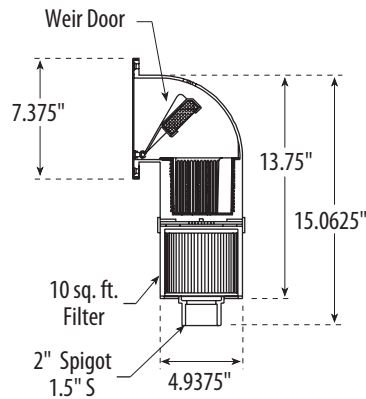

Part No.	Description	Case Quantity	List (US \$)
510-6900	Deluxe Strip Skimmer - 1 1/2" S	50	80.68
510-6910	Deluxe Strip Skim Filter - 1 1/2" S	50	123.60

Spa Skimmers and Filters / Strip Skimmers

Strip Skimmers

Part No.	Description	Case Quantity	List (US \$)
640-6920	Strip Skimmer - 1 1/2" x Standard Nut	35	25.61
640-6940	Strip Skimmer - 1 1/2" x 90° Ell	25	29.68
640-6960	Strip Skimmer - 1 1/2" x Straight Adapter Nut	25	29.66
640-6600	Adjustable Strip Skimmer with Lint Basket - 1/2" S Ell	20	45.17

510-1500

510-1600

INCLUDES:

- 10 sq. ft. Cartridge
- EZ Flow Basket
- Flow Control Diverter Plate
- Trim Plate - White
- Mounting Gasket

510-1650T

INCLUDES:

- 10 sq. ft. Cartridges (2)
- EZ Flow Basket
- Flow Control Diverter Plate
- Trim Plate - White
- Mounting Gasket