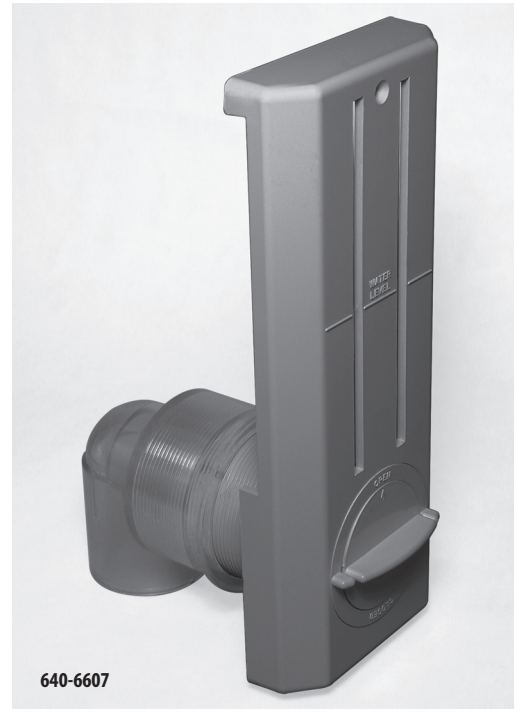

FEATURES:

- Floating guillotine-style weir
- Easy through-wall installation (requires only one round hole to mount)
- Easily accessible basket
- Skim Filter has easily accessible cartridge

Deluxe Strip Skimmer and Strip Skim Filter

Part No.	Description	Case Quantity	List (US \$)
510-6900	Deluxe Strip Skimmer - 1 1/2" S	50	80.68
510-6910	Deluxe Strip Skim Filter - 1 1/2" S	50	123.60

Spa Skimmers and Filters / Strip Skimmers

Strip Skimmers

510-1500

510-1600

INCLUDES:

- 10 sq. ft. Cartridge
- EZ Flow Basket
- Flow Control Diverter Plate
- Trim Plate - White
- Mounting Gasket

510-1650T

INCLUDES:

- 10 sq. ft. Cartridges (2)
- EZ Flow Basket
- Flow Control Diverter Plate
- Trim Plate - White
- Mounting Gasket