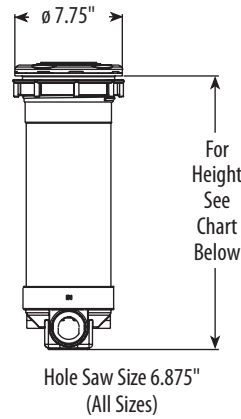

FEATURES:

- Improved exclusive vent system for added safety
- Exclusive bayonet lock retains the basket and weir
- PVC upper threaded, middle and bottom body components are compatible with PVC glues and most silicones
- New compact sizes
- Traditional 4-scallop escutcheons to match the decor of the spa
- Telescoping weir has 6" of travel
- Built-in restriction valve for improved filtration with low volume
- Two basket sizes
- Dyna-Flo replacement parts fit all existing Dyna-Flo Top-Mount Filters
- Retrofits Dynamic Series Rainbow Skim Filters