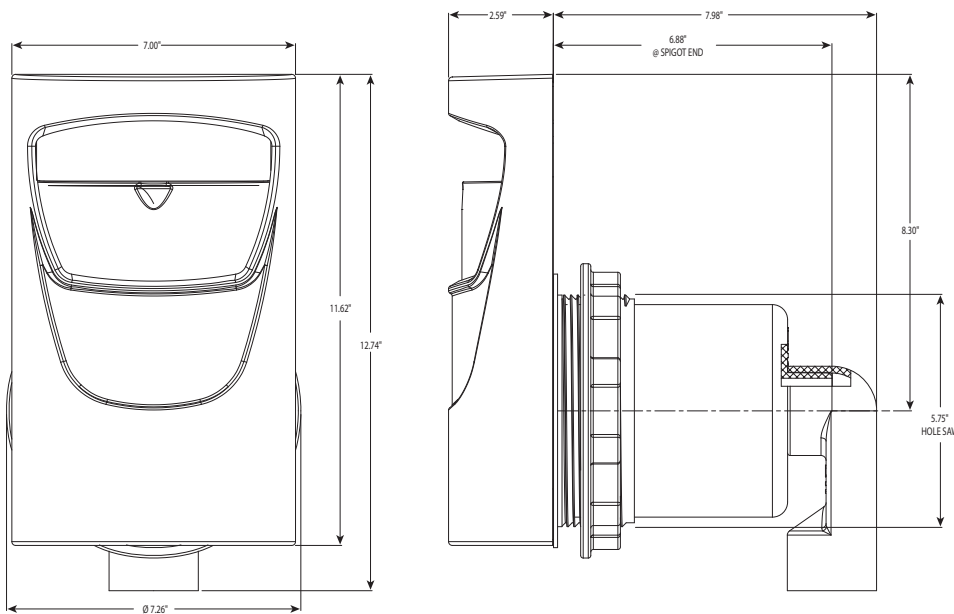

FEATURES:

- Floating guillotine-style weir
- Easy through-wall installation (requires only one round hole to mount)
- Easily accessible basket
- Skim Filter has easily accessible cartridge

Deluxe Strip Skimmer and Strip Skim Filter

Part No.	Description	Case Quantity	List (US \$)
510-6900	Deluxe Strip Skimmer - 1 1/2" S	50	80.68
510-6910	Deluxe Strip Skim Filter - 1 1/2" S	50	123.60

Spa Skimmers and Filters / Strip Skimmers

Strip Skimmers