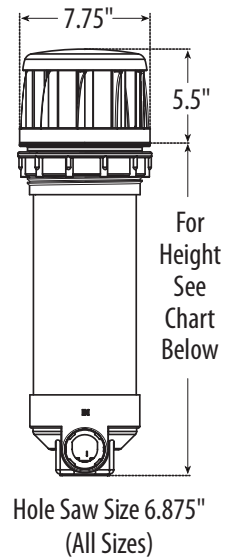

For replacement parts, see page 137.

Ultra Skim Filter

Part No.	Filter Size	Filter Length	List (US $)
514-6550	50 sq. ft.	19 3/8"	223.13