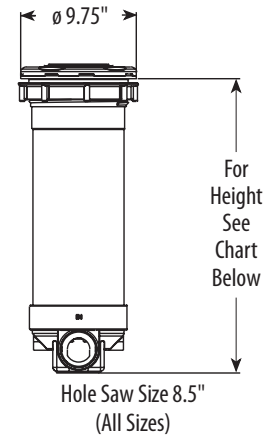

Part No.	Size	Description	Height	List (US \$)
510-4520	2" Socket - 25 sq. ft.	Dyna-Flo Plus - Low Volume - 8 GPM Minimum	21 1/8"	202.12
510-4540	2" Socket - 40 sq. ft.	Dyna-Flo Plus - Low Volume - 8 GPM Minimum	17 1/4"	208.50
510-4550	2" Socket - 50 sq. ft.	Dyna-Flo Plus - Low Volume - 8 GPM Minimum	21 1/8"	215.25
510-9520	2" Socket - 25 sq. ft.	Dyna-Flo Plus - Hi Volume - 15 GPM Minimum	21 1/8"	202.12
510-9540	2" Socket - 40 sq. ft.	Dyna-Flo Plus - Hi Volume - 15 GPM Minimum	17 1/4"	208.50
510-9550	2" Socket - 50 sq. ft.	Dyna-Flo Plus - Hi Volume - 15 GPM Minimum	21 1/8"	215.25
510-3520	2" Socket - 25 sq. ft.	Low Profile Dyna-Flo - Low Volume - 8 GPM Minimum	19 5/8"	193.58
510-3540	2" Socket - 40 sq. ft.	Low Profile Dyna-Flo - Low Volume - 8 GPM Minimum	15 3/4"	199.97
510-3550	2" Socket - 50 sq. ft.	Low Profile Dyna-Flo - Low Volume - 8 GPM Minimum	19 5/8"	206.75
510-6520	2" Socket - 25 sq. ft.	Low Profile Dyna-Flo - Hi Volume - 15 GPM Minimum	19 5/8"	193.58
510-6540	2" Socket - 40 sq. ft.	Low Profile Dyna-Flo - Hi Volume - 15 GPM Minimum	15 3/4"	199.97
510-6550	2" Socket - 50 sq. ft.	Low Profile Dyna-Flo - Hi Volume - 15 GPM Minimum	19 5/8"	206.75

For replacement parts, see page 136.

Dyna-Flo XL Skim Filters

Part No.	Socket Size	Filter Size	Filter Length	List (US \$)
512-0270	2"	75 sq. ft.	21 3/4"	282.97
512-0210	2"	100 sq. ft.	26 1/4"	303.23
512-2550	2 1/2"	50 sq. ft.	21 3/4"	268.79
512-2570	2 1/2"	75 sq. ft.	21 3/4"	282.97
512-2510	2 1/2"	100 sq. ft.	26 1/4"	303.23