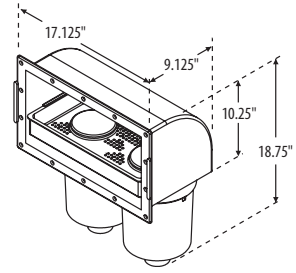

Hole Size 8.75" x 15.5"

FEATURES:

- 50 sq. ft. Cartridge
- 2" Spigot Output Port
- Easy access to basket and cartridges
- Easy Through-Wall Installation