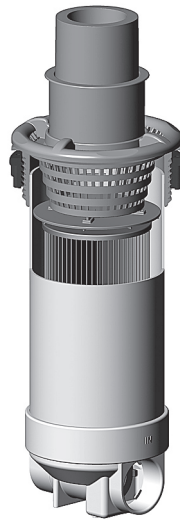

FEATURES:

- Improved exclusive vent system for added safety
- Exclusive bayonet lock retains the basket and weir
- PVC upper threaded, middle and bottom body components are compatible with PVC glues and most silicones
- New compact sizes
- Traditional 4-scallop escutcheons to match the decor of the spa
- Telescoping weir has 6" of travel
- Built-in restriction valve for improved filtration with low volume
- Two basket sizes
- Dyna-Flo replacement parts fit all existing Dyna-Flo Top-Mount Filters
- Retrofits Dynamic Series Rainbow Skim Filters

DYNA-FLO PLUS

Low Volume
8 GPM Minimum

Hi Volume
15 GPM Minimum

LOW PROFILE DYNA-FLO

Low Volume
8 GPM Minimum

Hi Volume
15 GPM Minimum

For replacement parts, see page 135.

Dyna-Flo Top-Mount Skim Filters

For textured High-Volume Lock-Ring, add "T" to the end of the part number.

Spa Skimmers and Filters / Dyna-Flo XL Skim Filters and Ultra Skim Filter

FEATURES:

- Extra-large 10" diameter body for improved filtration
- Extra-large 6 1/2" diameter cartridge for larger cartridge sizes
- Exclusive "Vent System" for added safety
- PVC upper, middle and bottom sections are compatible with PVC glues and most silicones
- Available in 50, 75 and 100 sq. ft.
- Adjustable restrictor valve for variable flow control
- Extra-large basket
- Removable bypass valve for easy servicing
- Optional chemical feeder
- Available in 2" or 2 1/2" Socket In/Out