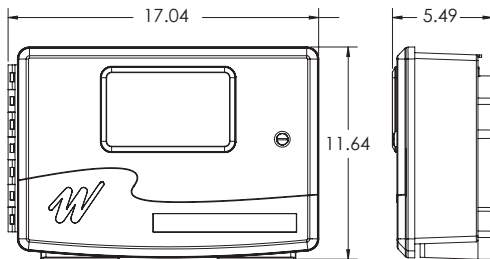

OASIS

POOL & SPA CONTROL

FEATURES:

- 3.2" Color Screen
- Wi-Fi Option
- Variable, 1 or 2 Speed Pump Control
- 6 Standard Relays
- Controls up to 4 Valve Actuators
- Rugged construction with UV resistant enclosure
- Freeze protection
- Complies to UL and CE requirements
- Dimensions: 17" W x 11.5" H x 5.25" D

The advanced Pool & Spa Control that communicates with Waterway and many major pump & lighting systems!

A Better Solution for Common Pool Applications

- The most cost effective control for standard "pool only" applications.
- Easily handles "pool & spa" combination applications
- Simple to install, program and service

Free Wi-Fi App

- From any smart phone, tablet or web device
- Free download from Apple® or Google Play™
- 24 hour control

OASIS can operate onboard as well as relocatable user interfaces.

OASIS Pool & Spa Control System

Part No.	Description	List (US $)
770-1000-PS	Standard Control	1,224.60
770-1002-PS2	Standard Control + 2 Valve Actuators	1,511.36
770-1004-PSW	Standard Control + Wi-Fi	1,693.52
770-1006-PSW2	Standard Control + 2 Valve Actuators & Wi-Fi	2,162.43
770-0006	OASIS Control Panel	721.24
770-0050	OASIS Control Panel / 50' Lxxx	753.69
770-0100	OASIS Control Panel / 100' Lxxx	786.17
770-0150	OASIS Control Panel / 150' Lxxx	818.62
770-0200	OASIS Control Panel / 200' Lxxx	851.09
773-2400	Valve Actuator	315.62