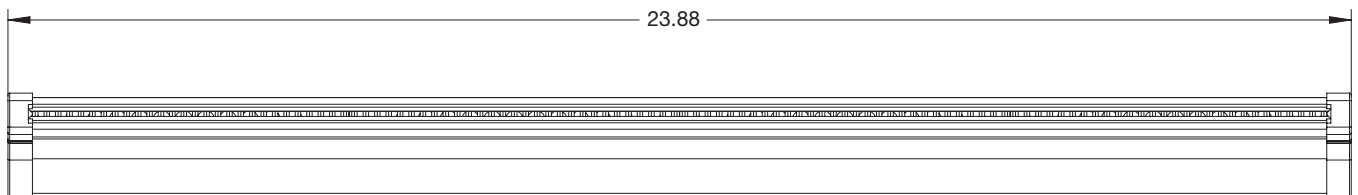

Pivot Falls

FEATURES:

- Pivots Up/Down for optional flow patterns
- Available in 6", 12", 18" and 24" lengths
- Replaceable center body
- Clear LED body optional

Pivot Falls can be made in multiple sizes from 6" to 24" and can pivot up or down providing optional flow patterns. Strategically placed LED's can light the Pivot Falls in a brilliant array of colors. Etc...

part #	description	Color
675-3800	Pivot Falls - 24" - 3x4" Socket	White
675-3800L	Pivot Falls - 24" - 3x4 Socket	Clear/XX