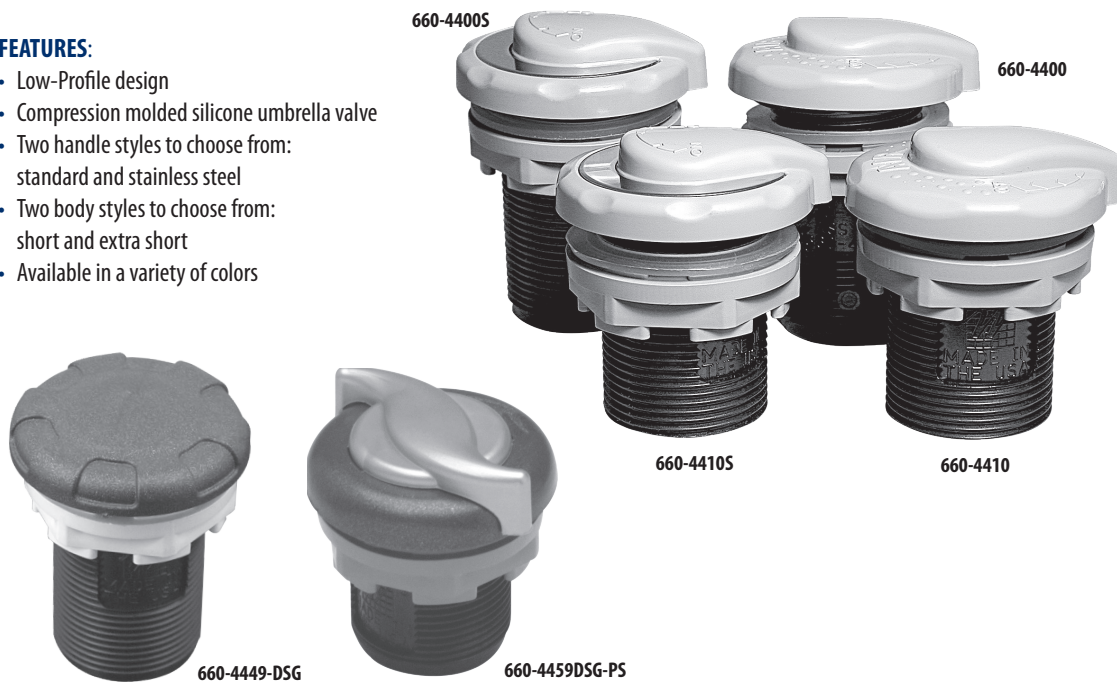

FEATURES:

- Ergonomically designed
- Two Body sizes available: 2 ¼" short and 3" tall
- Blower assist tee available for tall control
- Top accessible for easy cleaning
- Two body styles to choose from: short and extra short
- Available in a variety of colors

650-1010

650-2010

Toggle Air Controls

Part No.	Description	Case Quantity	List (US \$)
650-2010	Toggle On/Off Air Control Textured (Short)	100	19.56
650-1010	Toggle On/Off Air Control Textured (Long)	100	21.13

FEATURES:

- Low-Profile design
- Compression molded silicone umbrella valve
- Two handle styles to choose from: standard and stainless steel
- Two body styles to choose from: short and extra short
- Available in a variety of colors

660-4400S

660-4400

660-4410S

660-4410

660-4449-DSG

660-4459DSG-PS

TruSeal Air Controls

Part No.	Description	Case Quantity	List (US \$)
660-4400	Short Body - 2 ½"	150	15.87
660-4400S	Short Body - 2 ½" - Stainless Steel	150	18.52
660-4410	Extra Short Body - 2"	200	15.87
660-4410S	Extra Short Body - 2" - Stainless Steel	200	18.52
660-4450	Extra Short Body - 2" - "S" Style	200	15.87
660-4440	Low Profile - 1" - 6-Spoke Style	30	15.87