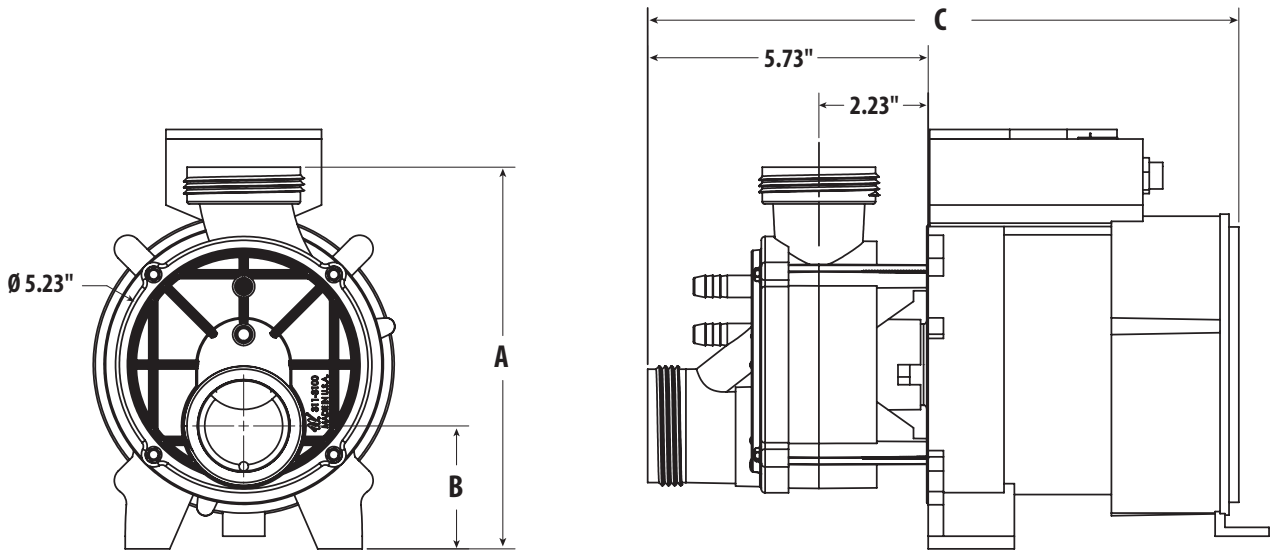

GENESIS GENERATION PUMP SPECIFICATIONS

Part No.	Description	Volts	Hz	Amps	"A"	"A" w/ Pads	"B"	"C"
321FF10-xxxx	5.5 Amp with NEMA Cord & Air Switch	115 V	60	5.5	7.10"	7.475"	1.82"	10.78"
321HF10-xxxx	7.5 Amp with NEMA Cord & Air Switch	115 V	60	7.5	6.69"	7.065"	1.41"	11.72"
321JF10-xxxx	9.0 Amp with NEMA Cord & Air Switch	115 V	60	9.5	7.79"	8.165"	2.51"	12.07"
321NF10-xxxx	13.0 Amp with NEMA Cord & Air Switch	115 V	60	13.5	7.79"	8.165"	2.51"	12.82"